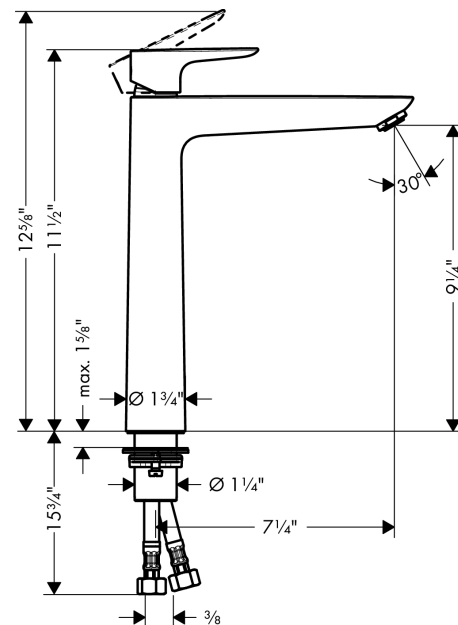

Item details

List Price \$ 240.00

Technology

Compliance

Product image

Scale drawing

Talis E
Talis E 240 Single-Hole Faucet without Pop-Up
Finishes : **chrome** Part no. : **71717001**

Exploded drawing

Year of production: >10/16

Talis E
Talis E 240 Single-Hole Faucet without Pop-Up
 Finishes : **chrome** Part no. : **71717001**

Spare parts list

Year of production: >10/16

Pos.	Description	Part no.	Price	PU
1	handle	92687000	-	1
2	screw cover	95704000	-	1
3	flange	92625000	-	1
4	nut	92689000	-	1
5	O-ring 25x1,5	98146000	-	1
6	O-ring 27x1,5	92527000	-	1
7	cartridge, assy	97685000	-	1
8	seal	98865000	-	1
9	adapter for cartridge	92628000	-	1
10	adapter for cartridge	98866000	-	1
11	O-ring 23x2	98398000	-	1
12	aerator M24x1 (4,5 l/min)	92877000	-	1
13	flat seal	98749000	-	1
14	fixing set (Ø 32)	13961000	-	1
15	lever collar	97548000	-	1
16	connection hose 23½" M8x0,75 3/8"	98600001	-	1

Talis E
Talis E 240 Single-Hole Faucet without Pop-Up
 Finishes : **brushed nickel** Part no. : **71717821**

Description

Features

- Solid brass
- Aerated spray
- Flow: 1.2 GPM
- Ceramic cartridge
- Pop-up assembly not included

Year of production: >10/16

Talis E

Talis E 240 Single-Hole Faucet without Pop-Up

Finishes : **brushed nickel** Part no. : **71717821**

Spare parts list

Year of production: >10/16

Pos.	Description	Part no.	Price	PU
1	handle	92687820	-	1
2	screw cover	95704000	-	1
3	flange	92625820	-	1
4	nut	92689000	-	1
5	O-ring 25x1,5	98146000	-	1
6	O-ring 27x1,5	92527000	-	1
7	cartridge, assy	97685000	-	1
8	seal	98865000	-	1
9	adapter for cartridge	92628000	-	1
10	adapter for cartridge	98866000	-	1
11	O-ring 23x2	98398000	-	1
12	aerator M24x1 (4,5 l/min)	92877820	-	1
13	flat seal	98749000	-	1
14	fixing set (Ø 32)	13961000	-	1
15	lever collar	97548000	-	1
16	connection hose 23½" M8x0,75 3/8"	98600001	-	1
a	O-ring 7x1,5	98422000	-	1