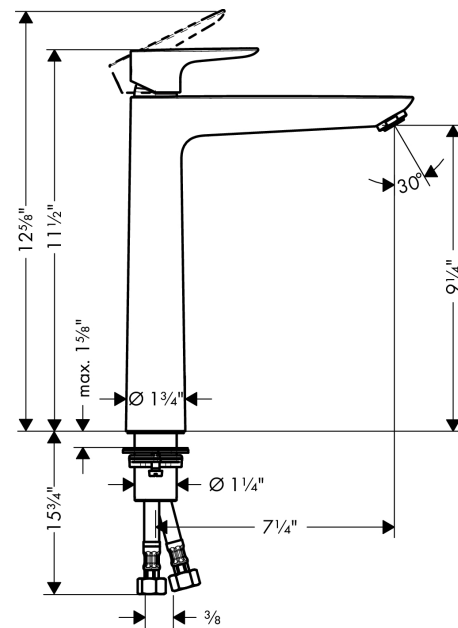

Year of production: >10/16

Talis E
Talis E 240 Single-Hole Faucet without Pop-Up
 Finishes : **chrome** Part no. : **71717001**

Spare parts list

Year of production: >10/16

Pos.	Description	Part no.	Price	PU
1	handle	92687000	-	1
2	screw cover	95704000	-	1
3	flange	92625000	-	1
4	nut	92689000	-	1
5	O-ring 25x1,5	98146000	-	1
6	O-ring 27x1,5	92527000	-	1
7	cartridge, assy	97685000	-	1
8	seal	98865000	-	1
9	adapter for cartridge	92628000	-	1
10	adapter for cartridge	98866000	-	1
11	O-ring 23x2	98398000	-	1
12	aerator M24x1 (4,5 l/min)	92877000	-	1
13	flat seal	98749000	-	1
14	fixing set (Ø 32)	13961000	-	1
15	lever collar	97548000	-	1
16	connection hose 23½" M8x0,75 3/8"	98600001	-	1

Talis E
Talis E 240 Single-Hole Faucet without Pop-Up
 Finishes : **brushed nickel** Part no. : **71717821**

Description

Features

- Solid brass
- Aerated spray
- Flow: 1.2 GPM
- Ceramic cartridge
- Pop-up assembly not included

Item details

List Price \$ 300.00

Technology

Compliance

Product image

Scale drawing

Talis E
Talis E 240 Single-Hole Faucet without Pop-Up
Finishes : **brushed nickel** Part no. : **71717821**

Exploded drawing

Year of production: >10/16

Talis E

Talis E 240 Single-Hole Faucet without Pop-Up

Finishes : **brushed nickel** Part no. : **71717821**

Spare parts list

Year of production: >10/16

Pos.	Description	Part no.	Price	PU
1	handle	92687820	-	1
2	screw cover	95704000	-	1
3	flange	92625820	-	1
4	nut	92689000	-	1
5	O-ring 25x1,5	98146000	-	1
6	O-ring 27x1,5	92527000	-	1
7	cartridge, assy	97685000	-	1
8	seal	98865000	-	1
9	adapter for cartridge	92628000	-	1
10	adapter for cartridge	98866000	-	1
11	O-ring 23x2	98398000	-	1
12	aerator M24x1 (4,5 l/min)	92877820	-	1
13	flat seal	98749000	-	1
14	fixing set (Ø 32)	13961000	-	1
15	lever collar	97548000	-	1
16	connection hose 23½" M8x0,75 3/8"	98600001	-	1
a	O-ring 7x1,5	98422000	-	1