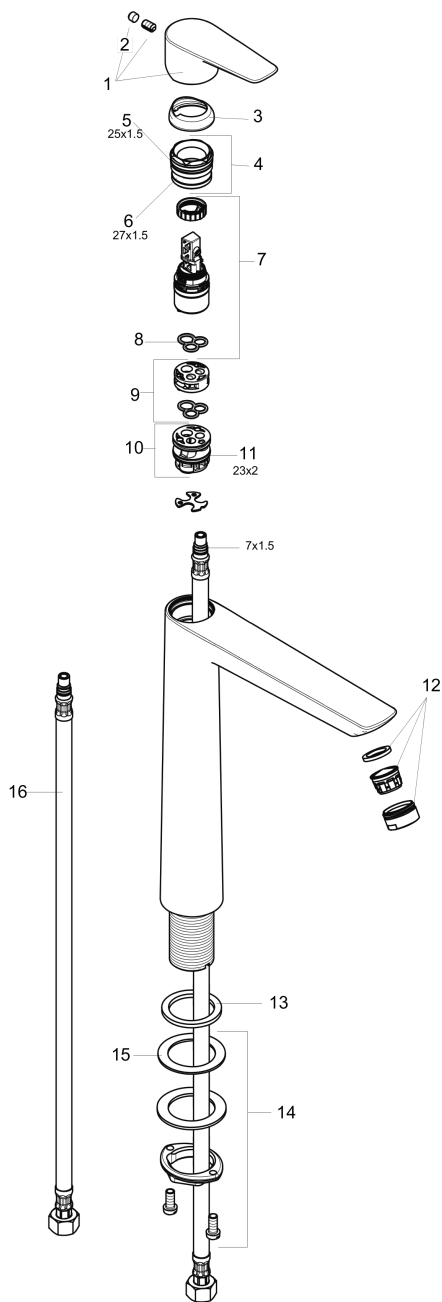

Year of production: >10/16

Talis E
Talis E 240 Single-Hole Faucet without Pop-Up
 Finishes : **chrome** Part no. : **71717001**

Spare parts list

Year of production: >10/16

Pos.	Description	Part no.	Price	PU
1	handle	92687000	-	1
2	screw cover	95704000	-	1
3	flange	92625000	-	1
4	nut	92689000	-	1
5	O-ring 25x1,5	98146000	-	1
6	O-ring 27x1,5	92527000	-	1
7	cartridge, assy	97685000	-	1
8	seal	98865000	-	1
9	adapter for cartridge	92628000	-	1
10	adapter for cartridge	98866000	-	1
11	O-ring 23x2	98398000	-	1
12	aerator M24x1 (4,5 l/min)	92877000	-	1
13	flat seal	98749000	-	1
14	fixing set (Ø 32)	13961000	-	1
15	lever collar	97548000	-	1
16	connection hose 23½" M8x0,75 3/8"	98600001	-	1

Talis E
Talis E 240 Single-Hole Faucet without Pop-Up
 Finishes : **brushed nickel** Part no. : **71717821**

Description

Features

- Solid brass
- Aerated spray
- Flow: 1.2 GPM
- Ceramic cartridge
- Pop-up assembly not included

Item details

List Price \$ 300.00

Technology

Compliance

Product image

Scale drawing

Talis E
Talis E 240 Single-Hole Faucet without Pop-Up
Finishes : **brushed nickel** Part no. : **71717821**

Exploded drawing

Year of production: >10/16

Talis E

Talis E 240 Single-Hole Faucet without Pop-Up

Finishes : **brushed nickel** Part no. : **71717821**

Spare parts list

Year of production: >10/16

Pos.	Description	Part no.	Price	PU
1	handle	92687820	-	1
2	screw cover	95704000	-	1
3	flange	92625820	-	1
4	nut	92689000	-	1
5	O-ring 25x1,5	98146000	-	1
6	O-ring 27x1,5	92527000	-	1
7	cartridge, assy	97685000	-	1
8	seal	98865000	-	1
9	adapter for cartridge	92628000	-	1
10	adapter for cartridge	98866000	-	1
11	O-ring 23x2	98398000	-	1
12	aerator M24x1 (4,5 l/min)	92877820	-	1
13	flat seal	98749000	-	1
14	fixing set (Ø 32)	13961000	-	1
15	lever collar	97548000	-	1
16	connection hose 23½" M8x0,75 3/8"	98600001	-	1
a	O-ring 7x1,5	98422000	-	1