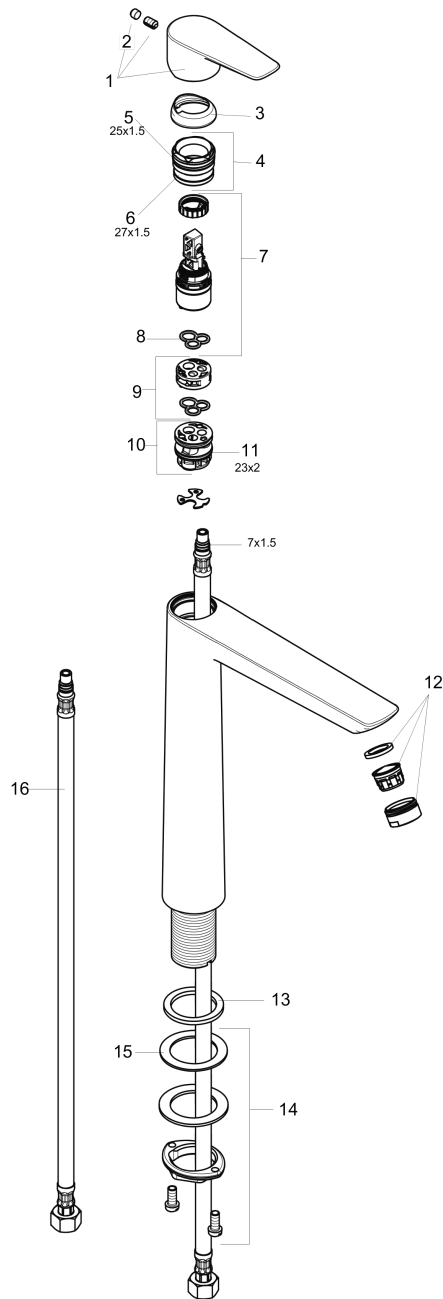

Item details

List Price \$ 240.00

Technology

Compliance

Product image

Scale drawing

Talis E
Talis E 240 Single-Hole Faucet without Pop-Up
Finishes : **chrome** Part no. : **71717001**

Exploded drawing

Year of production: >10/16

Talis E
Talis E 240 Single-Hole Faucet without Pop-Up
 Finishes : **chrome** Part no. : **71717001**

Spare parts list

Year of production: >10/16

Pos.	Description	Part no.	Price	PU
1	handle	92687000	-	1
2	screw cover	95704000	-	1
3	flange	92625000	-	1
4	nut	92689000	-	1
5	O-ring 25x1,5	98146000	-	1
6	O-ring 27x1,5	92527000	-	1
7	cartridge, assy	97685000	-	1
8	seal	98865000	-	1
9	adapter for cartridge	92628000	-	1
10	adapter for cartridge	98866000	-	1
11	O-ring 23x2	98398000	-	1
12	aerator M24x1 (4,5 l/min)	92877000	-	1
13	flat seal	98749000	-	1
14	fixing set (Ø 32)	13961000	-	1
15	lever collar	97548000	-	1
16	connection hose 23½" M8x0,75 3/8"	98600001	-	1

Talis E
Talis E 240 Single-Hole Faucet without Pop-Up
 Finishes : **brushed nickel** Part no. : **71717821**

Description

Features

- Solid brass
- Aerated spray
- Flow: 1.2 GPM
- Ceramic cartridge
- Pop-up assembly not included

Year of production: >10/16

Talis E

Talis E 240 Single-Hole Faucet without Pop-Up

Finishes : **brushed nickel** Part no. : **71717821**

Spare parts list

Year of production: >10/16

Pos.	Description	Part no.	Price	PU
1	handle	92687820	-	1
2	screw cover	95704000	-	1
3	flange	92625820	-	1
4	nut	92689000	-	1
5	O-ring 25x1,5	98146000	-	1
6	O-ring 27x1,5	92527000	-	1
7	cartridge, assy	97685000	-	1
8	seal	98865000	-	1
9	adapter for cartridge	92628000	-	1
10	adapter for cartridge	98866000	-	1
11	O-ring 23x2	98398000	-	1
12	aerator M24x1 (4,5 l/min)	92877820	-	1
13	flat seal	98749000	-	1
14	fixing set (Ø 32)	13961000	-	1
15	lever collar	97548000	-	1
16	connection hose 23½" M8x0,75 3/8"	98600001	-	1
a	O-ring 7x1,5	98422000	-	1