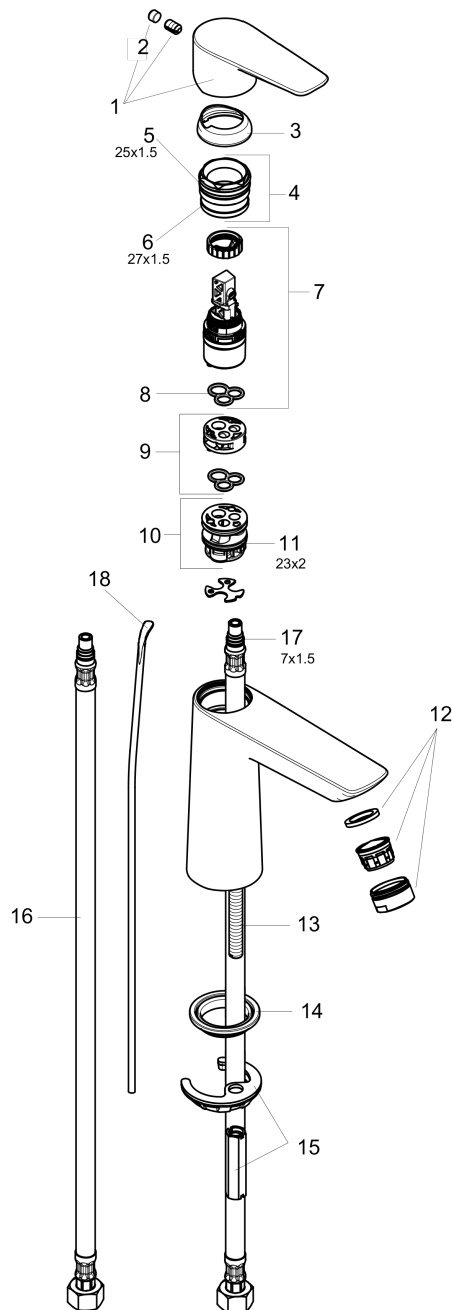

Talis E

Talis E 110 Single-Hole Faucet

Finishes : **chrome** Part no. : **71710001**

Spare parts list

Year of production: >10/16

Pos.	Description	Part no.	Price	PU
1	handle	92687000	-	1
2	screw cover	95704000	-	1
3	flange	92625000	-	1
4	nut	92689000	-	1
5	O-ring 25x1,5	98146000	-	1
6	O-ring 27x1,5	92527000	-	1
7	cartridge, assy	95973001	-	1
8	seal	98865000	-	1
9	adapter for cartridge	92628000	-	1
10	adapter for cartridge	98866000	-	1
11	O-ring 23x2	98398000	-	1
12	aerator M24x1 (4,5 l/min)	92877000	-	1
13	screw M8 x 68	97736000	-	1
14	seal Ø 42	98722000	-	1
15	fixing set	96016000	-	1
16	connection hose 18½" M8x0,75 3/8"	96321001	-	1
17	O-ring 7x1,5	98422000	-	1
18	pull rod	96657000	-	1

Talis E
Talis E 110 Single-Hole Faucet
 Finishes : **brushed nickel** Part no. : **71710821**

Description

Features

- Solid brass
- Aerated spray
- Flow: 1.2 GPM
- Ceramic cartridge
- Includes pop-up assembly

Item details

List Price \$ 223.00

Technology

Compliance

Product image

Scale drawing

Talis E
Talis E 110 Single-Hole Faucet
Finishes : **brushed nickel** Part no. : **71710821**

Exploded drawing

Year of production: >10/16

Talis E

Talis E 110 Single-Hole Faucet

Finishes : **brushed nickel** Part no. : **71710821**

Spare parts list

Year of production: >10/16

Pos.	Description	Part no.	Price	PU
1	handle	92687820	-	1
2	screw cover	95704000	-	1
3	flange	92625820	-	1
4	nut	92689000	-	1
5	O-ring 25x1,5	98146000	-	1
6	O-ring 27x1,5	92527000	-	1
7	cartridge, assy	95973001	-	1
8	seal	98865000	-	1
9	adapter for cartridge	92628000	-	1
10	adapter for cartridge	98866000	-	1
11	O-ring 23x2	98398000	-	1
12	aerator M24x1 (4,5 l/min)	92877820	-	1
13	screw M8 x 68	97736000	-	1
14	seal Ø 42	98722000	-	1
15	fixing set	96016000	-	1
16	connection hose 18½" M8x0,75 3/8"	96321001	-	1
17	O-ring 7x1,5	98422000	-	1
18	pull rod	96657820	-	1