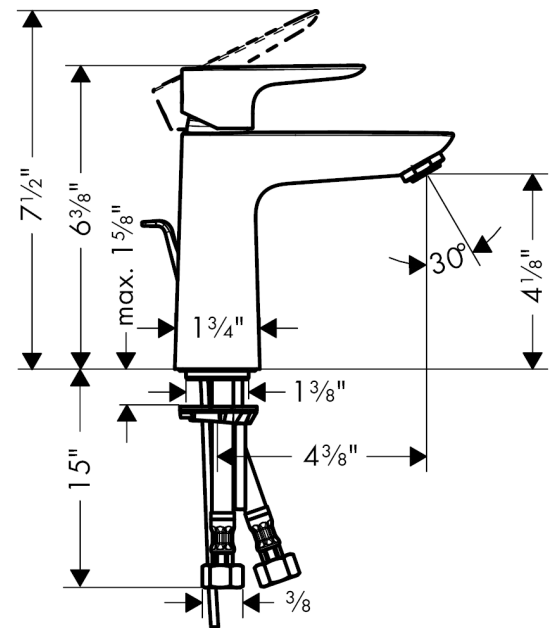

Talis E

Talis E 110 Single-Hole Faucet

Finishes : **chrome** Part no. : **71710001**

Spare parts list

Year of production: >10/16

Pos.	Description	Part no.	Price	PU
1	handle	92687000	-	1
2	screw cover	95704000	-	1
3	flange	92625000	-	1
4	nut	92689000	-	1
5	O-ring 25x1,5	98146000	-	1
6	O-ring 27x1,5	92527000	-	1
7	cartridge, assy	95973001	-	1
8	seal	98865000	-	1
9	adapter for cartridge	92628000	-	1
10	adapter for cartridge	98866000	-	1
11	O-ring 23x2	98398000	-	1
12	aerator M24x1 (4,5 l/min)	92877000	-	1
13	screw M8 x 68	97736000	-	1
14	seal Ø 42	98722000	-	1
15	fixing set	96016000	-	1
16	connection hose 18½" M8x0,75 3/8"	96321001	-	1
17	O-ring 7x1,5	98422000	-	1
18	pull rod	96657000	-	1

Talis E
Talis E 110 Single-Hole Faucet
 Finishes : **brushed nickel** Part no. : **71710821**

Description

Features

- Solid brass
- Aerated spray
- Flow: 1.2 GPM
- Ceramic cartridge
- Includes pop-up assembly

Item details

List Price \$ 223.00

Technology

Compliance

Product image

Scale drawing

Talis E
Talis E 110 Single-Hole Faucet
Finishes : **brushed nickel** Part no. : **71710821**

Exploded drawing

Year of production: >10/16

Talis E

Talis E 110 Single-Hole Faucet

Finishes : **brushed nickel** Part no. : **71710821**

Spare parts list

Year of production: >10/16

Pos.	Description	Part no.	Price	PU
1	handle	92687820	-	1
2	screw cover	95704000	-	1
3	flange	92625820	-	1
4	nut	92689000	-	1
5	O-ring 25x1,5	98146000	-	1
6	O-ring 27x1,5	92527000	-	1
7	cartridge, assy	95973001	-	1
8	seal	98865000	-	1
9	adapter for cartridge	92628000	-	1
10	adapter for cartridge	98866000	-	1
11	O-ring 23x2	98398000	-	1
12	aerator M24x1 (4,5 l/min)	92877820	-	1
13	screw M8 x 68	97736000	-	1
14	seal Ø 42	98722000	-	1
15	fixing set	96016000	-	1
16	connection hose 18½" M8x0,75 3/8"	96321001	-	1
17	O-ring 7x1,5	98422000	-	1
18	pull rod	96657820	-	1