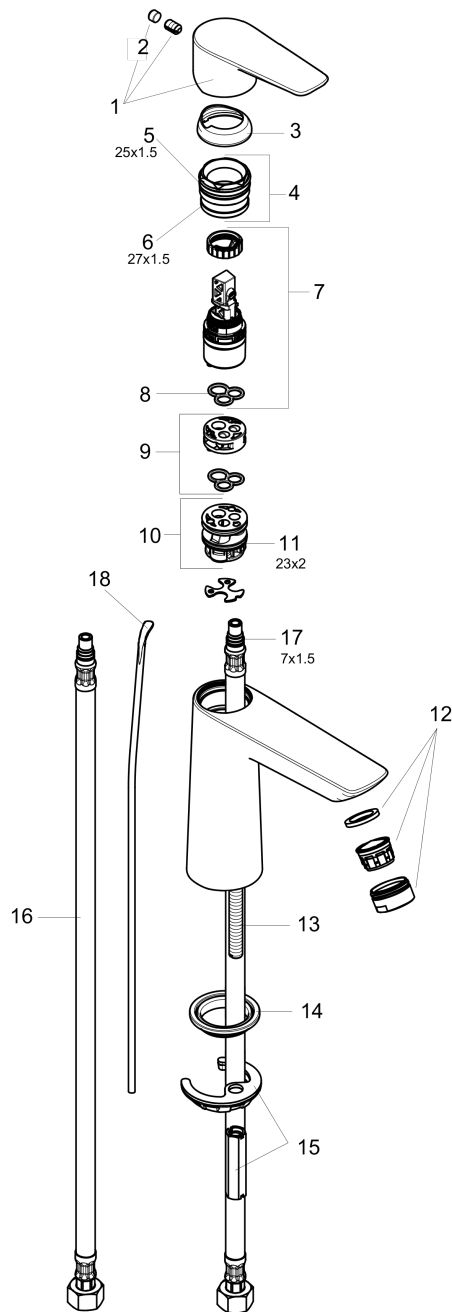

Talis E
Talis E 110 Single-Hole Faucet
 Finishes : **chrome** Part no. : **71710001**

Description

Features

- Solid brass
- Aerated spray
- Flow: 1.2 GPM
- Ceramic cartridge
- Includes pop-up assembly

Item details

Talis E

Talis E 110 Single-Hole Faucet

Finishes : **chrome** Part no. : **71710001**

Spare parts list

Year of production: >10/16

Pos.	Description	Part no.	Price	PU
1	handle	92687000	-	1
2	screw cover	95704000	-	1
3	flange	92625000	-	1
4	nut	92689000	-	1
5	O-ring 25x1,5	98146000	-	1
6	O-ring 27x1,5	92527000	-	1
7	cartridge, assy	95973001	-	1
8	seal	98865000	-	1
9	adapter for cartridge	92628000	-	1
10	adapter for cartridge	98866000	-	1
11	O-ring 23x2	98398000	-	1
12	aerator M24x1 (4,5 l/min)	92877000	-	1
13	screw M8 x 68	97736000	-	1
14	seal Ø 42	98722000	-	1
15	fixing set	96016000	-	1
16	connection hose 18½" M8x0,75 3/8"	96321001	-	1
17	O-ring 7x1,5	98422000	-	1
18	pull rod	96657000	-	1

Talis E
Talis E 110 Single-Hole Faucet
 Finishes : **brushed nickel** Part no. : **71710821**

Description

Features

- Solid brass
- Aerated spray
- Flow: 1.2 GPM
- Ceramic cartridge
- Includes pop-up assembly

Year of production: >10/16

Talis E

Talis E 110 Single-Hole Faucet

Finishes : **brushed nickel** Part no. : **71710821**

Spare parts list

Year of production: >10/16

Pos.	Description	Part no.	Price	PU
1	handle	92687820	-	1
2	screw cover	95704000	-	1
3	flange	92625820	-	1
4	nut	92689000	-	1
5	O-ring 25x1,5	98146000	-	1
6	O-ring 27x1,5	92527000	-	1
7	cartridge, assy	95973001	-	1
8	seal	98865000	-	1
9	adapter for cartridge	92628000	-	1
10	adapter for cartridge	98866000	-	1
11	O-ring 23x2	98398000	-	1
12	aerator M24x1 (4,5 l/min)	92877820	-	1
13	screw M8 x 68	97736000	-	1
14	seal Ø 42	98722000	-	1
15	fixing set	96016000	-	1
16	connection hose 18½" M8x0,75 3/8"	96321001	-	1
17	O-ring 7x1,5	98422000	-	1
18	pull rod	96657820	-	1