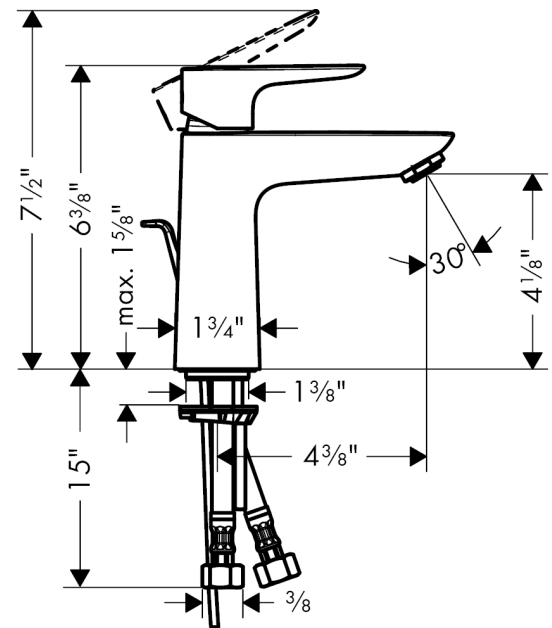

Scale drawing