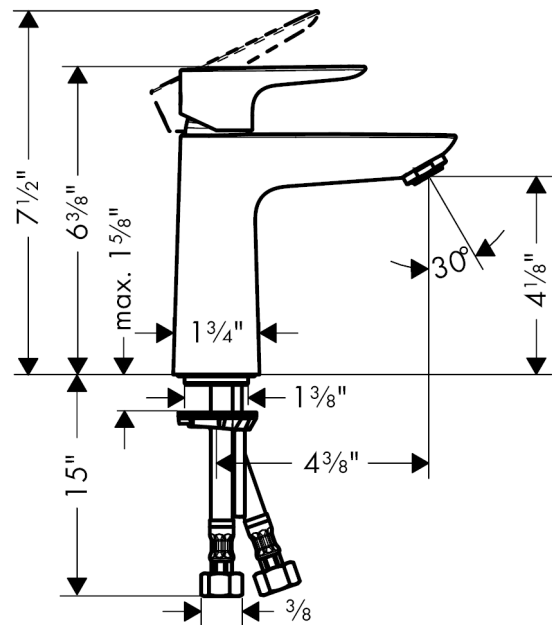

Talis E
Talis E 110 Single-Hole Faucet without Pop-Up, 1.0 GPM
 Finishes : **chrome** Part no. : **71709001**

Description

Features

- Solid brass
- Aerated spray
- Flow: 1.0 GPM
- Ceramic cartridge
- Pop-up assembly not included

Item details

List Price \$ 169.00

Technology

Compliance

Product image

Scale drawing

Talis E
Talis E 110 Single-Hole Faucet without Pop-Up, 1.0 GPM
Finishes : **chrome** Part no. : **71709001**

Exploded drawing

Year of production: >09/16

Talis E

Talis E 110 Single-Hole Faucet without Pop-Up, 1.0 GPM

Finishes : **chrome** Part no. : **71709001**

Spare parts list

Year of production: >09/16

| Pos. | Description | Part no. | Price | PU |
|------|-----------------------------------|----------|-------|----|
| 1 | handle | 92687000 | - | 1 |
| 2 | screw cover | 95704000 | - | 1 |
| 3 | flange | 92625000 | - | 1 |
| 4 | nut | 92689000 | - | 1 |
| 5 | O-ring 25x1,5 | 98146000 | - | 1 |
| 6 | O-ring 27x1,5 | 92527000 | - | 1 |
| 7 | cartridge, assy | 95973001 | - | 1 |
| 8 | seal | 98865000 | - | 1 |
| 9 | adapter for cartridge | 92628000 | - | 1 |
| 10 | adapter for cartridge | 98866000 | - | 1 |
| 11 | O-ring 23x2 | 98398000 | - | 1 |
| 12 | screw M8 x 68 | 97736000 | - | 1 |
| 13 | seal Ø 42 | 98722000 | - | 1 |
| 14 | fixing set | 96016000 | - | 1 |
| 15 | connection hose 18½" M8x0,75 3/8" | 96321001 | - | 1 |
| 16 | O-ring 7x1,5 | 98422000 | - | 1 |
| 17 | aerator M24x1 (4,5 l/min) | 92877000 | - | 1 |