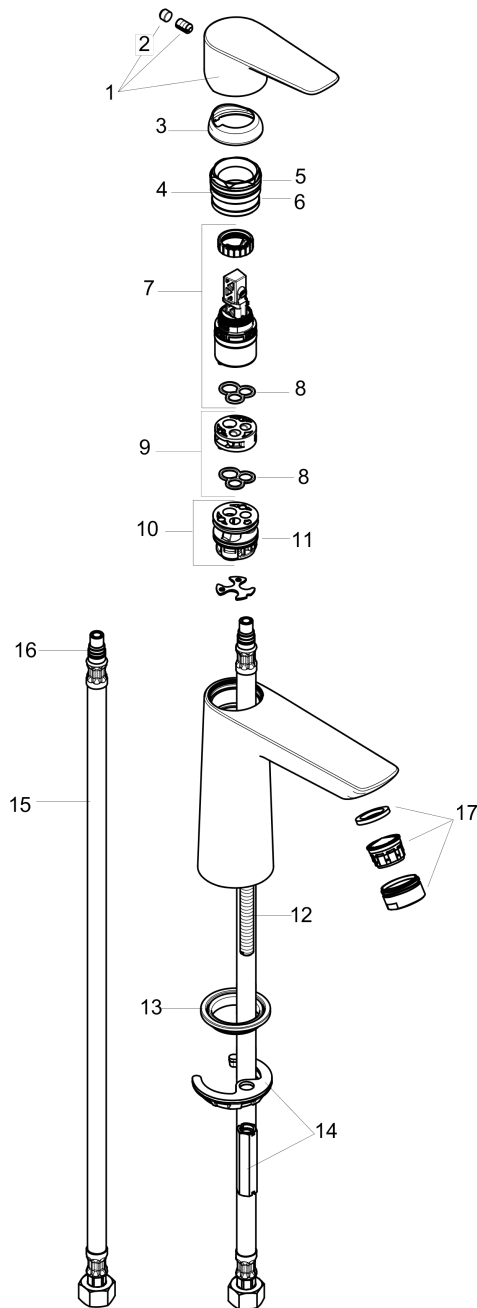

Talis E
Talis E 110 Single-Hole Faucet without Pop-Up, 1.0 GPM
 Finishes : **chrome** Part no. : **71709001**

Description

Features

- Solid brass
- Aerated spray
- Flow: 1.0 GPM
- Ceramic cartridge
- Pop-up assembly not included

Item details

List Price \$ 169.00

Technology

Compliance

Product image

Scale drawing

Talis E
Talis E 110 Single-Hole Faucet without Pop-Up, 1.0 GPM
Finishes : **chrome** Part no. : **71709001**

Exploded drawing

Year of production: >09/16

Talis E

Talis E 110 Single-Hole Faucet without Pop-Up, 1.0 GPM

Finishes : **chrome** Part no. : **71709001**

Spare parts list

Year of production: >09/16

| Pos. | Description | Part no. | Price | PU |
|------|-----------------------------------|----------|-------|----|
| 1 | handle | 92687000 | - | 1 |
| 2 | screw cover | 95704000 | - | 1 |
| 3 | flange | 92625000 | - | 1 |
| 4 | nut | 92689000 | - | 1 |
| 5 | O-ring 25x1,5 | 98146000 | - | 1 |
| 6 | O-ring 27x1,5 | 92527000 | - | 1 |
| 7 | cartridge, assy | 95973001 | - | 1 |
| 8 | seal | 98865000 | - | 1 |
| 9 | adapter for cartridge | 92628000 | - | 1 |
| 10 | adapter for cartridge | 98866000 | - | 1 |
| 11 | O-ring 23x2 | 98398000 | - | 1 |
| 12 | screw M8 x 68 | 97736000 | - | 1 |
| 13 | seal Ø 42 | 98722000 | - | 1 |
| 14 | fixing set | 96016000 | - | 1 |
| 15 | connection hose 18½" M8x0,75 3/8" | 96321001 | - | 1 |
| 16 | O-ring 7x1,5 | 98422000 | - | 1 |
| 17 | aerator M24x1 (4,5 l/min) | 92877000 | - | 1 |