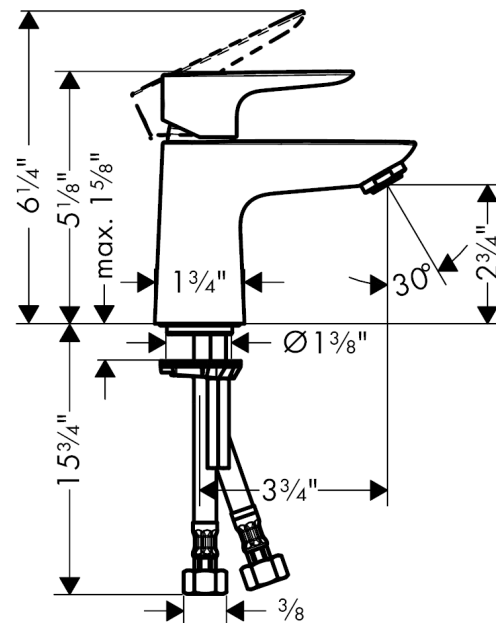

## Scale drawing

**Talis E**  
**Talis E 80 Single-Hole Faucet without Pop-Up, 1.0 GPM**  
Finishes : **chrome**    Part no. : **71708001**

## Exploded drawing

Year of production: >08/16

**Talis E**

**Talis E 80 Single-Hole Faucet without Pop-Up, 1.0 GPM**

Finishes : **chrome** Part no. : **71708001**

**Spare parts list**

Year of production: >08/16

Pos.	Description	Part no.	Price	PU
1	handle	92687000	-	1
2	screw cover	95704000	-	1
3	flange	92625000	-	1
4	nut	92689000	-	1
5	O-ring 25x1,5	98146000	-	1
6	O-ring 27x1,5	92527000	-	1
7	cartridge, assy	95973001	-	1
8	seal	98865000	-	1
9	adapter for cartridge	98866000	-	1
10	O-ring 23x2	98398000	-	1
11	aerator M24x1 (3,5 l/min)	98453000	-	1
12	screw M8 x 68	97736000	-	1
13	seal Ø 42	98722000	-	1
14	fixing set	96016000	-	1
15	connection hose 18½" M8x0,75 3/8"	96321001	-	1
16	O-ring 7x1,5	98422000	-	1