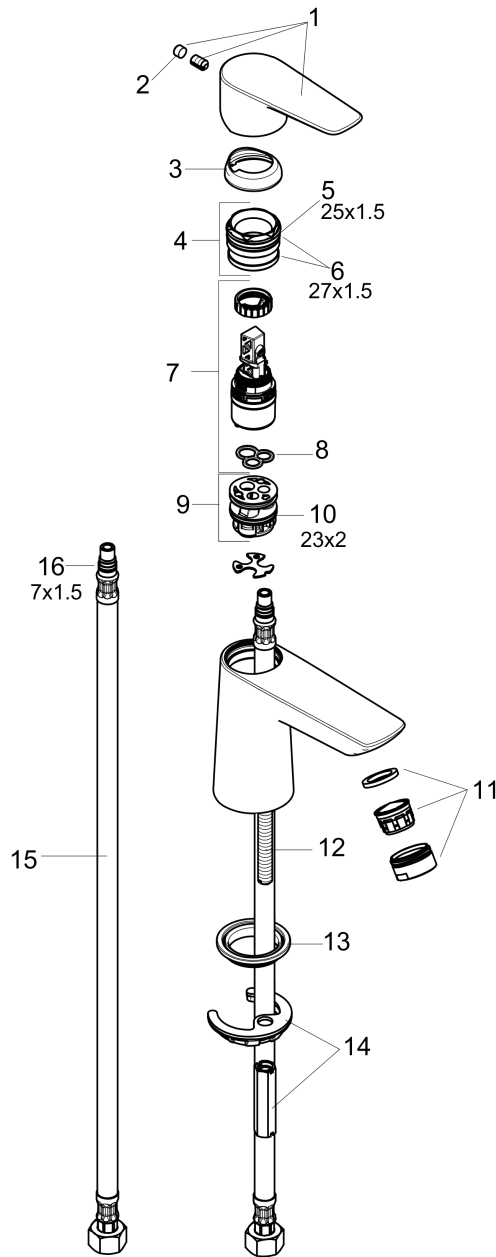

## Product image

## Scale drawing

**Talis E**  
**Talis E 80 Single-Hole Faucet without Pop-Up, 1.0 GPM**  
Finishes : **chrome**    Part no. : **71708001**

## Exploded drawing

Year of production: >08/16

**Talis E**

**Talis E 80 Single-Hole Faucet without Pop-Up, 1.0 GPM**

Finishes : **chrome** Part no. : **71708001**

**Spare parts list**

Year of production: >08/16

Pos.	Description	Part no.	Price	PU
1	handle	92687000	-	1
2	screw cover	95704000	-	1
3	flange	92625000	-	1
4	nut	92689000	-	1
5	O-ring 25x1,5	98146000	-	1
6	O-ring 27x1,5	92527000	-	1
7	cartridge, assy	95973001	-	1
8	seal	98865000	-	1
9	adapter for cartridge	98866000	-	1
10	O-ring 23x2	98398000	-	1
11	aerator M24x1 (3,5 l/min)	98453000	-	1
12	screw M8 x 68	97736000	-	1
13	seal Ø 42	98722000	-	1
14	fixing set	96016000	-	1
15	connection hose 18½" M8x0,75 3/8"	96321001	-	1
16	O-ring 7x1,5	98422000	-	1