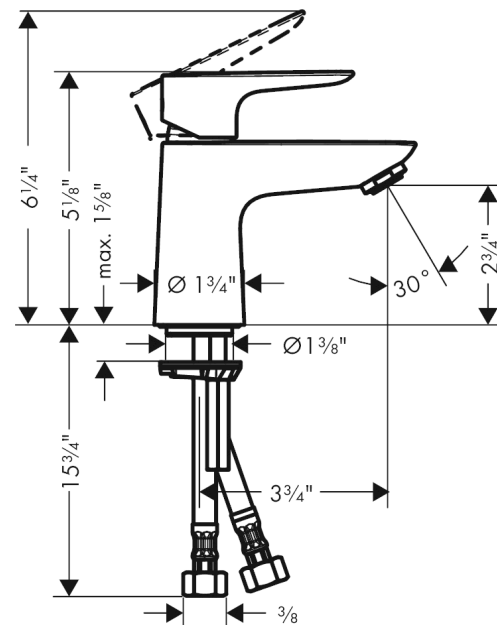

## Technology

## Scale drawing

**Talis E**  
**Talis E 80 Single-Hole Faucet without Pop-Up**  
Finishes : **chrome**    Part no. : **71702001**

## Exploded drawing

Year of production: >12/16

**Talis E**

**Talis E 80 Single-Hole Faucet without Pop-Up**

Finishes : **chrome** Part no. : **71702001**

**Spare parts list**

Year of production: >12/16

Pos.	Description	Part no.	Price	PU
1	handle	92687000	-	1
2	screw cover	95704000	-	1
3	flange	92625000	-	1
4	nut	92689000	-	1
5	O-ring 25x1,5	98146000	-	1
6	O-ring 27x1,5	92527000	-	1
7	cartridge, assy	95973001	-	1
8	seal	98865000	-	1
9	adapter for cartridge	98866000	-	1
10	O-ring 23x2	98398000	-	1
11	aerator M24x1 (4,5 l/min)	92879000	-	1
12	screw M8 x 68	97736000	-	1
13	seal Ø 42	98722000	-	1
14	fixing set	96016000	-	1
15	connection hose 18½" M8x0,75 3/8"	96321001	-	1
16	O-ring 7x1,5	98422000	-	1