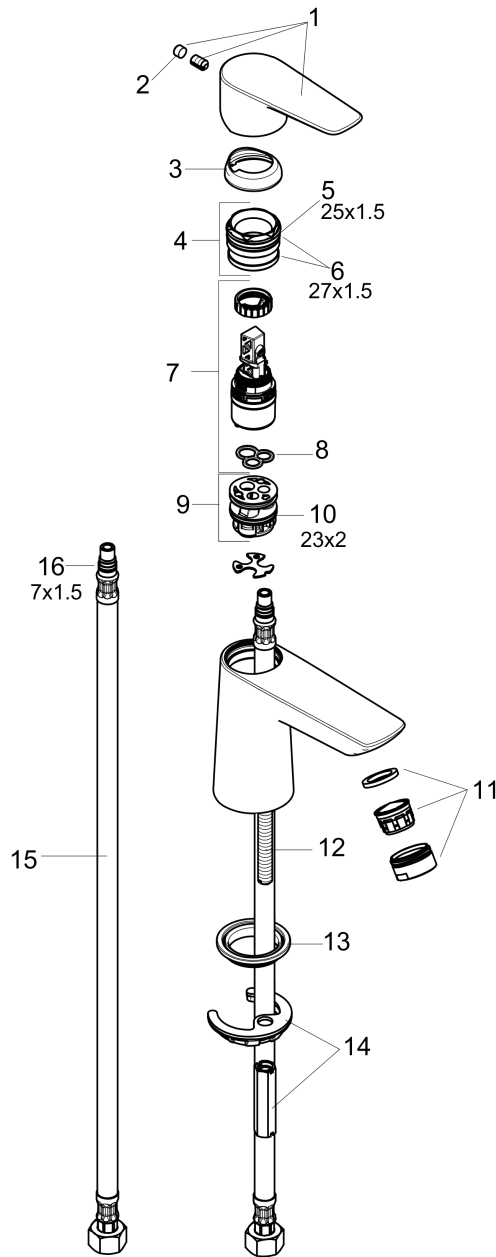

## Product image

## Scale drawing

**Talis E**  
**Talis E 80 Single-Hole Faucet without Pop-Up**  
Finishes : **chrome**    Part no. : **71702001**

## Exploded drawing

Year of production: >12/16

**Talis E**

**Talis E 80 Single-Hole Faucet without Pop-Up**

Finishes : **chrome** Part no. : **71702001**

**Spare parts list**

Year of production: >12/16

Pos.	Description	Part no.	Price	PU
1	handle	92687000	-	1
2	screw cover	95704000	-	1
3	flange	92625000	-	1
4	nut	92689000	-	1
5	O-ring 25x1,5	98146000	-	1
6	O-ring 27x1,5	92527000	-	1
7	cartridge, assy	95973001	-	1
8	seal	98865000	-	1
9	adapter for cartridge	98866000	-	1
10	O-ring 23x2	98398000	-	1
11	aerator M24x1 (4,5 l/min)	92879000	-	1
12	screw M8 x 68	97736000	-	1
13	seal Ø 42	98722000	-	1
14	fixing set	96016000	-	1
15	connection hose 18½" M8x0,75 3/8"	96321001	-	1
16	O-ring 7x1,5	98422000	-	1