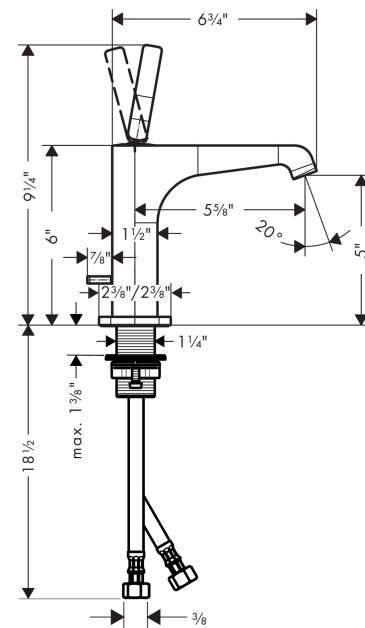

AXOR Citterio E
Axor Citterio E Single-Hole Faucet
 Finishes : **chrome** Part no. : **36100001**

Description

Features

- Laminar spray
- Flow: 1.2 GPM
- Joystick ceramic cartridge
- Includes pop-up assembly

Item details

List Price \$ 712.00

Technology

Compliance

Product image

Scale drawing

AXOR Citterio E
Axor Citterio E Single-Hole Faucet
Finishes : **chrome** Part no. : **36100001**

Exploded drawing

Year of production: >07/16

AXOR Citterio E
Axor Citterio E Single-Hole Faucet
 Finishes : **chrome** Part no. : **36100001**

Spare parts list

Year of production: >07/16

Pos.	Description	Part no.	Price	PU
1	escutcheon	92188000	-	1
2	O-ring 30x1,5	98433000	-	1
3	handle	92189000	-	1
4	hollow set screw M6x6	97660000	-	1
5	nut	95667000	-	1
6	cartridge, assy	96339000	-	1
7	O-ring 21,95x1,78	95169000	-	1
8	adapter for cartridge	95289000	-	1
9	O-ring 26x2	98147000	-	1
10	diverter knob	92197000	-	1
11	aerator laminar M16,5x1 (4,5 l/min)	92876000	-	1
12	special tool	98987000	-	1
13	pull rod	95128000	-	1
14	escutcheon	92190000	-	1
15	fixing set (Ø 32)	13961000	-	1
16	lever collar	97548000	-	1
17	connection hose 23½" M8x0,75 3/8"	98600001	-	1
a	fixation extension 35 mm	13898000	-	1
b	pop up waste	88509000	-	1