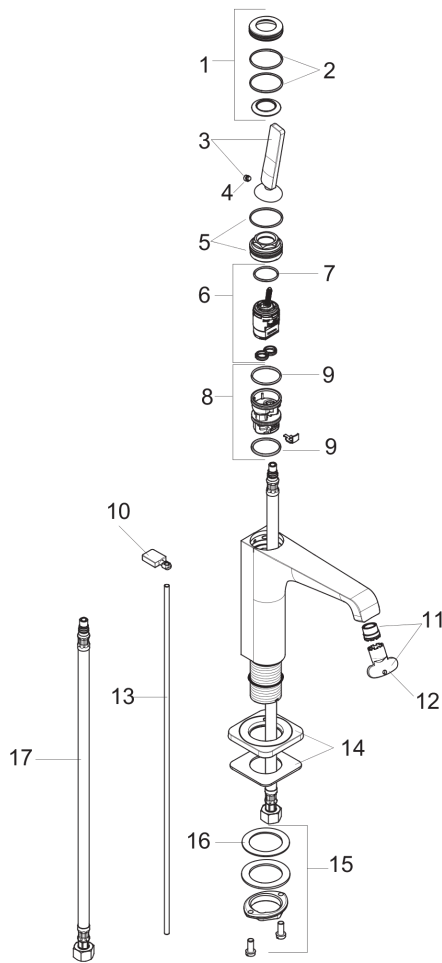

AXOR Citterio E
Axor Citterio E Single-Hole Faucet
 Finishes : **chrome** Part no. : **36100001**

Description

Features

- Laminar spray
- Flow: 1.2 GPM
- Joystick ceramic cartridge
- Includes pop-up assembly

Item details

List Price \$ 712.00

Technology

Compliance

Product image

Scale drawing

AXOR Citterio E
Axor Citterio E Single-Hole Faucet
Finishes : **chrome** Part no. : **36100001**

Exploded drawing

Year of production: >07/16

AXOR Citterio E
Axor Citterio E Single-Hole Faucet
 Finishes : **chrome** Part no. : **36100001**

Spare parts list

Year of production: >07/16

Pos.	Description	Part no.	Price	PU
1	escutcheon	92188000	-	1
2	O-ring 30x1,5	98433000	-	1
3	handle	92189000	-	1
4	hollow set screw M6x6	97660000	-	1
5	nut	95667000	-	1
6	cartridge, assy	96339000	-	1
7	O-ring 21,95x1,78	95169000	-	1
8	adapter for cartridge	95289000	-	1
9	O-ring 26x2	98147000	-	1
10	diverter knob	92197000	-	1
11	aerator laminar M16,5x1 (4,5 l/min)	92876000	-	1
12	special tool	98987000	-	1
13	pull rod	95128000	-	1
14	escutcheon	92190000	-	1
15	fixing set (Ø 32)	13961000	-	1
16	lever collar	97548000	-	1
17	connection hose 23½" M8x0,75 3/8"	98600001	-	1
a	fixation extension 35 mm	13898000	-	1
b	pop up waste	88509000	-	1