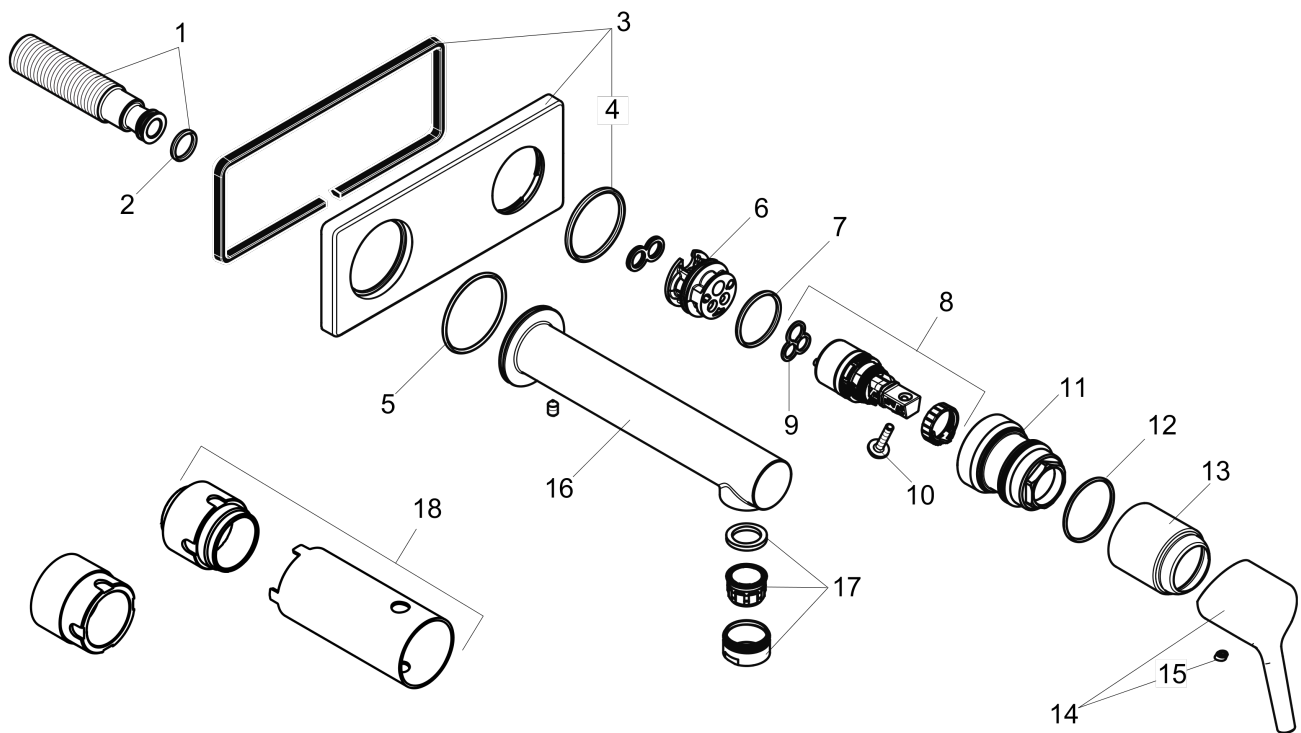

Spare parts list

Year of production: >09/16

Pos.	Description	Part no.	Price	PU
1	connecting thread G½	95626000	-	1
2	O-ring 13x2	98128000	-	1
3	escutcheon	92649000	-	1
4	O-Ring 36x2,5	98190000	-	1
5	O-ring 39x2	98158000	-	1
6	adapter for cartridge	95634000	-	1
7	O-ring 26x2	98147000	-	1
8	cartridge, assy	97685000	-	1
9	seal	98865000	-	1
10	locking screw for handle	95140000	-	1
11	nut	92658000	-	1
12	O-ring 33x1,5	98164000	-	1
13	flange	92657000	-	1
14	handle	92648000	-	1
15	screw cover	96338000	-	1
16	spout 225 mm	92656000	-	1
17	aerator M24x1 (4,5 l/min)	92812000	-	1
18	extension set 25 mm for 13622180	31971000	-	1

Talis S
Talis S Wall-Mounted Single-Handle Faucet Trim
 Finishes : **brushed nickel** Part no. : **72111821**

Description

Features

- Solid brass
- Aerated spray
- Flow: 1.2 GPM
- Ceramic cartridge
- Pop-up assembly not included

Talis S
Talis S Wall-Mounted Single-Handle Faucet Trim
Finishes : **brushed nickel** Part no. : **72111821**

Exploded drawing

Year of production: >10/16

Talis S

Talis S Wall-Mounted Single-Handle Faucet Trim

Finishes : **brushed nickel** Part no. : **72111821**

Spare parts list

Year of production: >10/16

Pos.	Description	Part no.	Price	PU
1	connecting thread G½	95626000	-	1
2	O-ring 13x2	98128000	-	1
3	escutcheon	92649820	-	1
4	O-Ring 36x2,5	98190000	-	1
5	O-ring 39x2	98158000	-	1
6	adapter for cartridge	95634000	-	1
7	O-ring 26x2	98147000	-	1
8	cartridge, assy	97685000	-	1
9	seal	98865000	-	1
10	locking screw for handle	95140000	-	1
11	nut	92658000	-	1
12	O-ring 33x1,5	98164000	-	1
13	flange	92657820	-	1
14	handle	92648820	-	1
15	screw cover	96338000	-	1
16	spout 225 mm	92656820	-	1
17	aerator M24x1 (4,5 l/min)	92812820	-	1
18	extension set 25 mm for 13622180	31971000	-	1