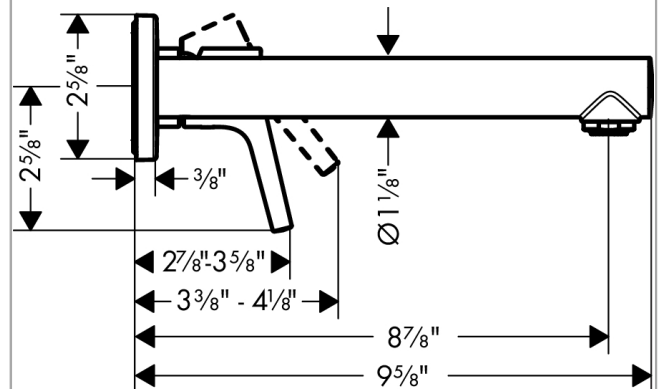

Talis S
Talis S Wall-Mounted Single-Handle Faucet Trim
 Finishes : **brushed nickel** Part no. : **72111821**

Description

Features

- Solid brass
- Aerated spray
- Flow: 1.2 GPM
- Ceramic cartridge
- Pop-up assembly not included

Required accessories

- Rough, Wall-Mounted Single-Handle Faucet (#13622USA)

Item details

List Price \$ 375.00

Technology

Compliance

Product image

Scale drawing

Talis S
Talis S Wall-Mounted Single-Handle Faucet Trim
Finishes : **brushed nickel** Part no. : **72111821**

Exploded drawing

Year of production: >10/16

Talis S

Talis S Wall-Mounted Single-Handle Faucet Trim

Finishes : **brushed nickel** Part no. : **72111821**

Spare parts list

Year of production: >10/16

Pos.	Description	Part no.	Price	PU
1	connecting thread G½	95626000	-	1
2	O-ring 13x2	98128000	-	1
3	escutcheon	92649820	-	1
4	O-Ring 36x2,5	98190000	-	1
5	O-ring 39x2	98158000	-	1
6	adapter for cartridge	95634000	-	1
7	O-ring 26x2	98147000	-	1
8	cartridge, assy	97685000	-	1
9	seal	98865000	-	1
10	locking screw for handle	95140000	-	1
11	nut	92658000	-	1
12	O-ring 33x1,5	98164000	-	1
13	flange	92657820	-	1
14	handle	92648820	-	1
15	screw cover	96338000	-	1
16	spout 225 mm	92656820	-	1
17	aerator M24x1 (4,5 l/min)	92812820	-	1
18	extension set 25 mm for 13622180	31971000	-	1