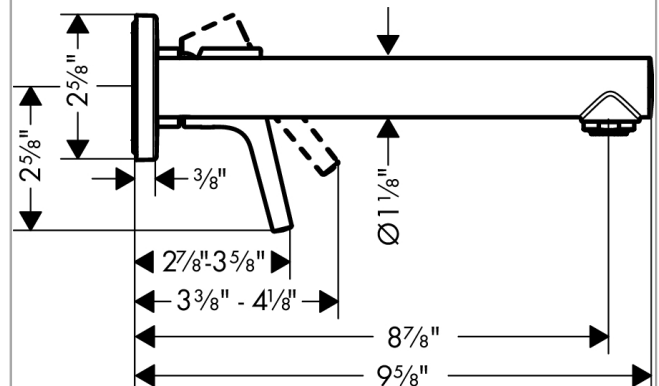

Talis S
Talis S Wall-Mounted Single-Handle Faucet Trim
 Finishes : **chrome** Part no. : **72111001**

Description

Features

- Solid brass
- Aerated spray
- Flow: 1.2 GPM
- Ceramic cartridge
- Pop-up assembly not included

Required accessories

- Rough, Wall-Mounted Single-Handle Faucet (#13622USA)

Item details

List Price \$ 300.00

Technology

Compliance

Product image

Scale drawing

Spare parts list

Year of production: >09/16

Pos.	Description	Part no.	Price	PU
1	connecting thread G½	95626000	-	1
2	O-ring 13x2	98128000	-	1
3	escutcheon	92649000	-	1
4	O-Ring 36x2,5	98190000	-	1
5	O-ring 39x2	98158000	-	1
6	adapter for cartridge	95634000	-	1
7	O-ring 26x2	98147000	-	1
8	cartridge, assy	97685000	-	1
9	seal	98865000	-	1
10	locking screw for handle	95140000	-	1
11	nut	92658000	-	1
12	O-ring 33x1,5	98164000	-	1
13	flange	92657000	-	1
14	handle	92648000	-	1
15	screw cover	96338000	-	1
16	spout 225 mm	92656000	-	1
17	aerator M24x1 (4,5 l/min)	92812000	-	1
18	extension set 25 mm for 13622180	31971000	-	1

Talis S
Talis S Wall-Mounted Single-Handle Faucet Trim
 Finishes : **brushed nickel** Part no. : **72111821**

Description

Features

- Solid brass
- Aerated spray
- Flow: 1.2 GPM
- Ceramic cartridge
- Pop-up assembly not included