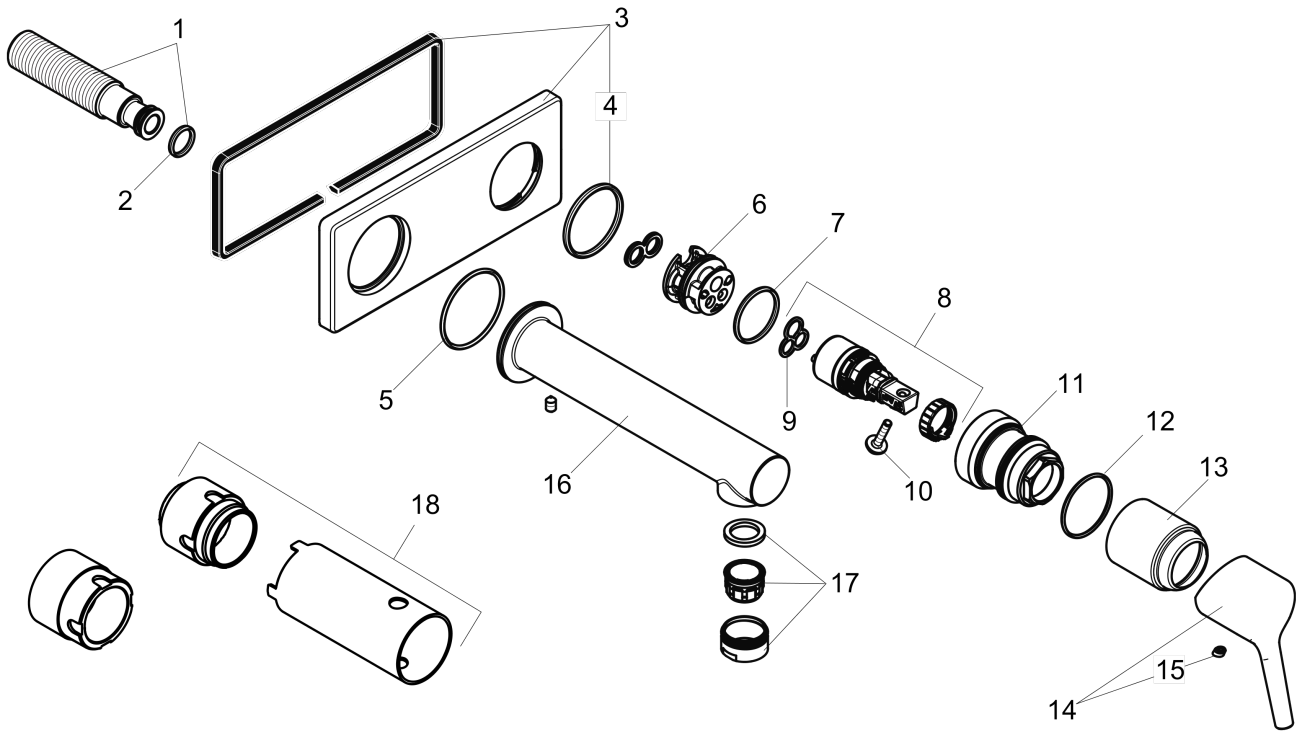

Talis S

Talis S Wall-Mounted Single-Handle Faucet Trim

Finishes : **chrome**   Part no. : **72111001**

Exploded drawing

Year of production: >09/16

Talis S

Talis S Wall-Mounted Single-Handle Faucet Trim

Finishes : **chrome** Part no. : **72111001**

Spare parts list

Year of production: >09/16

Pos.	Description	Part no.	Price	PU
1	connecting thread G½	95626000	-	1
2	O-ring 13x2	98128000	-	1
3	escutcheon	92649000	-	1
4	O-Ring 36x2,5	98190000	-	1
5	O-ring 39x2	98158000	-	1
6	adapter for cartridge	95634000	-	1
7	O-ring 26x2	98147000	-	1
8	cartridge, assy	97685000	-	1
9	seal	98865000	-	1
10	locking screw for handle	95140000	-	1
11	nut	92658000	-	1
12	O-ring 33x1,5	98164000	-	1
13	flange	92657000	-	1
14	handle	92648000	-	1
15	screw cover	96338000	-	1
16	spout 225 mm	92656000	-	1
17	aerator M24x1 (4,5 l/min)	92812000	-	1
18	extension set 25 mm for 13622180	31971000	-	1