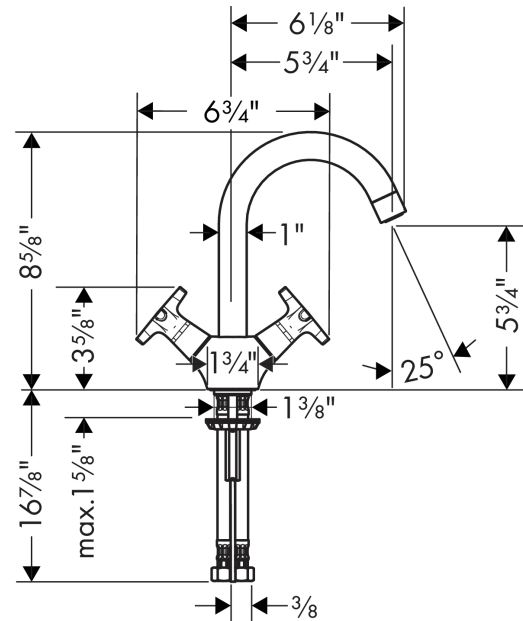

Item details

List Price \$ 169.00

Technology

Compliance

Product image

Scale drawing

Logis Classic
Logis Classic Single-Hole Two-Handle Faucet
Finishes : **chrome** Part no. : **71270001**

Exploded drawing

Year of production: >07/16

Logis Classic
Logis Classic Single-Hole Two-Handle Faucet
 Finishes : **chrome** Part no. : **71270001**

Spare parts list

Year of production: >07/16

Pos.	Description	Part no.	Price	PU
1	spout cpl.	96521000	-	1
2	sealing set	92646000	-	1
3	O-Ring 14x2,5	98189000	-	1
4	O-ring 12x2	98214000	-	1
5	screw M8 x 68	97736000	-	1
6	set of color-rings cold / hot water	92225000	-	1
7	shut off unit right closing	94009001	-	1
8	handle	92222000	-	1
9	handle fixing set	98932000	-	1
10	seal Ø 42	98722000	-	1
11	fixing set	96016000	-	1
12	connection hose 18½" M8x0,75 3/8"	96321001	-	1
13	pull rod	96657000	-	1
14	aerator M24x1 (4,5 l/min)	92879000	-	1
15	axialring	97558000	-	1
16	screw	97662000	-	1
a	pop up waste	88509000	-	1

Logis Classic

Logis Classic Single-Hole Two-Handle Faucet

Finishes : **brushed nickel** Part no. : **71270821**

Description

Features

- Solid brass
- Aerated spray
- Flow: 1.2 GPM
- 90° ceramic valves
- Includes pop-up assembly
- Swivel range 120°

Year of production: >07/16

Logis Classic

Logis Classic Single-Hole Two-Handle Faucet

Finishes : **brushed nickel** Part no. : **71270821**

Spare parts list

Year of production: >07/16

Pos.	Description	Part no.	Price	PU
1	spout cpl.	96521820	-	1
2	sealing set	92646000	-	1
3	O-Ring 14x2,5	98189000	-	1
4	O-ring 12x2	98214000	-	1
5	screw M8 x 68	97736000	-	1
6	set of color-rings cold / hot water	92225000	-	1
7	shut off unit right closing	94009000	-	1
8	handle	92222820	-	1
9	handle fixing set	98932000	-	1
10	seal Ø 42	98722000	-	1
11	fixing set	96016000	-	1
12	connection hose 18½" M8x0,75 3/8"	96321001	-	1
13	pull rod	96657820	-	1
14	aerator M24x1 (4,5 l/min)	92879820	-	1
15	axialring	97558000	-	1
16	screw	97662000	-	1
a	pop up waste	88509820	-	1