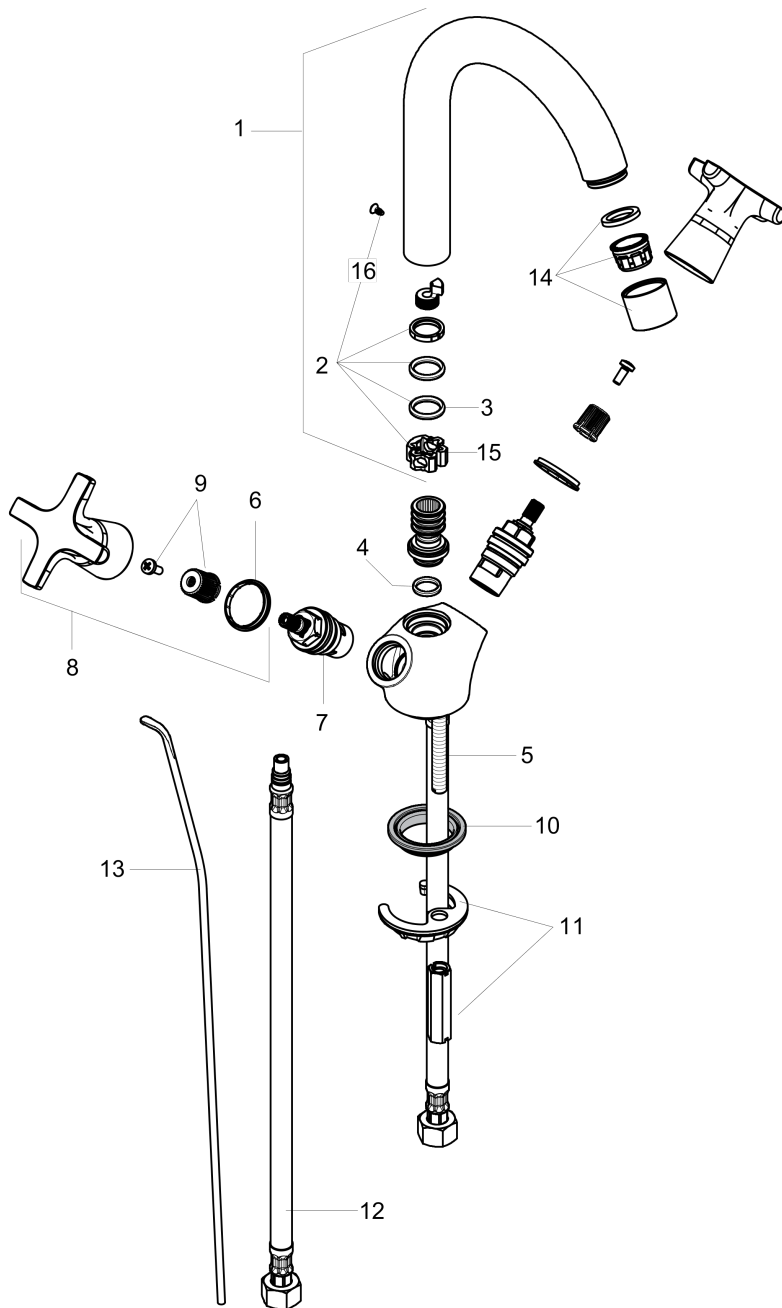

Item details

List Price \$ 169.00

Technology

Compliance

Product image

Scale drawing

Logis Classic
Logis Classic Single-Hole Two-Handle Faucet
Finishes : **chrome** Part no. : **71270001**

Exploded drawing

Year of production: >07/16

Logis Classic
Logis Classic Single-Hole Two-Handle Faucet
 Finishes : **chrome** Part no. : **71270001**

Spare parts list

Year of production: >07/16

Pos.	Description	Part no.	Price	PU
1	spout cpl.	96521000	-	1
2	sealing set	92646000	-	1
3	O-Ring 14x2,5	98189000	-	1
4	O-ring 12x2	98214000	-	1
5	screw M8 x 68	97736000	-	1
6	set of color-rings cold / hot water	92225000	-	1
7	shut off unit right closing	94009001	-	1
8	handle	92222000	-	1
9	handle fixing set	98932000	-	1
10	seal Ø 42	98722000	-	1
11	fixing set	96016000	-	1
12	connection hose 18½" M8x0,75 3/8"	96321001	-	1
13	pull rod	96657000	-	1
14	aerator M24x1 (4,5 l/min)	92879000	-	1
15	axialring	97558000	-	1
16	screw	97662000	-	1
a	pop up waste	88509000	-	1

Item details

List Price \$ 228.00

Technology

Compliance

Product image

Scale drawing

Logis Classic
Logis Classic Single-Hole Two-Handle Faucet
Finishes : **brushed nickel** Part no. : **71270821**

Exploded drawing

Year of production: >07/16

Logis Classic

Logis Classic Single-Hole Two-Handle Faucet

Finishes : **brushed nickel** Part no. : **71270821**

Spare parts list

Year of production: >07/16

Pos.	Description	Part no.	Price	PU
1	spout cpl.	96521820	-	1
2	sealing set	92646000	-	1
3	O-Ring 14x2,5	98189000	-	1
4	O-ring 12x2	98214000	-	1
5	screw M8 x 68	97736000	-	1
6	set of color-rings cold / hot water	92225000	-	1
7	shut off unit right closing	94009000	-	1
8	handle	92222820	-	1
9	handle fixing set	98932000	-	1
10	seal Ø 42	98722000	-	1
11	fixing set	96016000	-	1
12	connection hose 18½" M8x0,75 3/8"	96321001	-	1
13	pull rod	96657820	-	1
14	aerator M24x1 (4,5 l/min)	92879820	-	1
15	axialring	97558000	-	1
16	screw	97662000	-	1
a	pop up waste	88509820	-	1