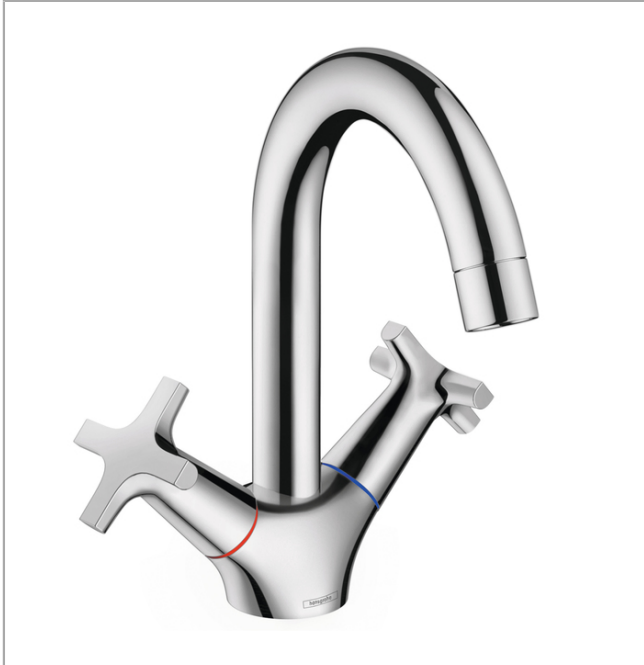

Logis Classic
Logis Classic Single-Hole Two-Handle Faucet
 Finishes : **chrome** Part no. : **71270001**

Description

Features

- Solid brass
- Aerated spray
- Flow: 1.2 GPM
- 90° ceramic valves
- Includes pop-up assembly
- Swivel range 120°

Item details

List Price \$ 169.00

Technology

Compliance

Product image

Scale drawing

Logis Classic
Logis Classic Single-Hole Two-Handle Faucet
Finishes : **chrome** Part no. : **71270001**

Exploded drawing

Year of production: >07/16

Logis Classic
Logis Classic Single-Hole Two-Handle Faucet
 Finishes : **chrome** Part no. : **71270001**

Spare parts list

Year of production: >07/16

Pos.	Description	Part no.	Price	PU
1	spout cpl.	96521000	-	1
2	sealing set	92646000	-	1
3	O-Ring 14x2,5	98189000	-	1
4	O-ring 12x2	98214000	-	1
5	screw M8 x 68	97736000	-	1
6	set of color-rings cold / hot water	92225000	-	1
7	shut off unit right closing	94009001	-	1
8	handle	92222000	-	1
9	handle fixing set	98932000	-	1
10	seal Ø 42	98722000	-	1
11	fixing set	96016000	-	1
12	connection hose 18½" M8x0,75 3/8"	96321001	-	1
13	pull rod	96657000	-	1
14	aerator M24x1 (4,5 l/min)	92879000	-	1
15	axialring	97558000	-	1
16	screw	97662000	-	1
a	pop up waste	88509000	-	1

Logis Classic

Logis Classic Single-Hole Two-Handle Faucet

Finishes : **brushed nickel** Part no. : **71270821**

Description

Features

- Solid brass
- Aerated spray
- Flow: 1.2 GPM
- 90° ceramic valves
- Includes pop-up assembly
- Swivel range 120°