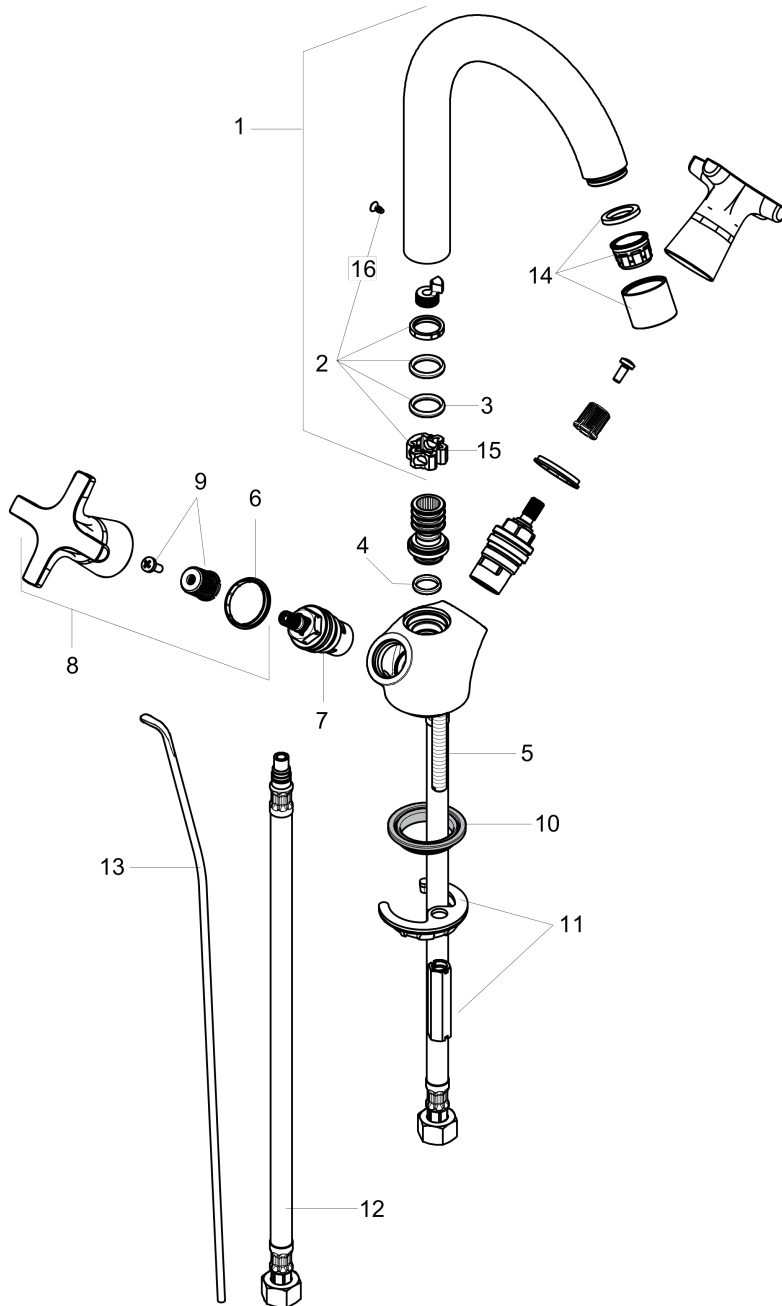

Year of production: >07/16

Logis Classic
Logis Classic Single-Hole Two-Handle Faucet
 Finishes : **chrome** Part no. : **71270001**

Spare parts list

Year of production: >07/16

Pos.	Description	Part no.	Price	PU
1	spout cpl.	96521000	-	1
2	sealing set	92646000	-	1
3	O-Ring 14x2,5	98189000	-	1
4	O-ring 12x2	98214000	-	1
5	screw M8 x 68	97736000	-	1
6	set of color-rings cold / hot water	92225000	-	1
7	shut off unit right closing	94009001	-	1
8	handle	92222000	-	1
9	handle fixing set	98932000	-	1
10	seal Ø 42	98722000	-	1
11	fixing set	96016000	-	1
12	connection hose 18½" M8x0,75 3/8"	96321001	-	1
13	pull rod	96657000	-	1
14	aerator M24x1 (4,5 l/min)	92879000	-	1
15	axialring	97558000	-	1
16	screw	97662000	-	1
a	pop up waste	88509000	-	1

Logis Classic

Logis Classic Single-Hole Two-Handle Faucet

Finishes : **brushed nickel** Part no. : **71270821**

Description

Features

- Solid brass
- Aerated spray
- Flow: 1.2 GPM
- 90° ceramic valves
- Includes pop-up assembly
- Swivel range 120°

Item details

List Price \$ 228.00

Technology

Compliance

Product image

Scale drawing

Logis Classic
Logis Classic Single-Hole Two-Handle Faucet
Finishes : **brushed nickel** Part no. : **71270821**

Exploded drawing

Year of production: >07/16

Logis Classic

Logis Classic Single-Hole Two-Handle Faucet

Finishes : **brushed nickel** Part no. : **71270821**

Spare parts list

Year of production: >07/16

Pos.	Description	Part no.	Price	PU
1	spout cpl.	96521820	-	1
2	sealing set	92646000	-	1
3	O-Ring 14x2,5	98189000	-	1
4	O-ring 12x2	98214000	-	1
5	screw M8 x 68	97736000	-	1
6	set of color-rings cold / hot water	92225000	-	1
7	shut off unit right closing	94009000	-	1
8	handle	92222820	-	1
9	handle fixing set	98932000	-	1
10	seal Ø 42	98722000	-	1
11	fixing set	96016000	-	1
12	connection hose 18½" M8x0,75 3/8"	96321001	-	1
13	pull rod	96657820	-	1
14	aerator M24x1 (4,5 l/min)	92879820	-	1
15	axialring	97558000	-	1
16	screw	97662000	-	1
a	pop up waste	88509820	-	1