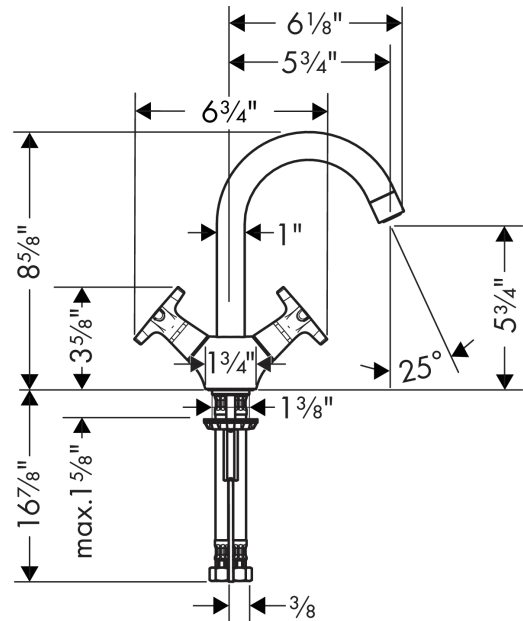

Year of production: >07/16

Logis Classic
Logis Classic Single-Hole Two-Handle Faucet
 Finishes : **chrome** Part no. : **71270001**

Spare parts list

Year of production: >07/16

Pos.	Description	Part no.	Price	PU
1	spout cpl.	96521000	-	1
2	sealing set	92646000	-	1
3	O-Ring 14x2,5	98189000	-	1
4	O-ring 12x2	98214000	-	1
5	screw M8 x 68	97736000	-	1
6	set of color-rings cold / hot water	92225000	-	1
7	shut off unit right closing	94009001	-	1
8	handle	92222000	-	1
9	handle fixing set	98932000	-	1
10	seal Ø 42	98722000	-	1
11	fixing set	96016000	-	1
12	connection hose 18½" M8x0,75 3/8"	96321001	-	1
13	pull rod	96657000	-	1
14	aerator M24x1 (4,5 l/min)	92879000	-	1
15	axialring	97558000	-	1
16	screw	97662000	-	1
a	pop up waste	88509000	-	1

Logis Classic

Logis Classic Single-Hole Two-Handle Faucet

Finishes : **brushed nickel** Part no. : **71270821**

Description

Features

- Solid brass
- Aerated spray
- Flow: 1.2 GPM
- 90° ceramic valves
- Includes pop-up assembly
- Swivel range 120°

Item details

List Price \$ 228.00

Technology

Compliance

Product image

Scale drawing

Logis Classic
Logis Classic Single-Hole Two-Handle Faucet
Finishes : **brushed nickel** Part no. : **71270821**

Exploded drawing

Year of production: >07/16

Logis Classic

Logis Classic Single-Hole Two-Handle Faucet

Finishes : **brushed nickel** Part no. : **71270821**

Spare parts list

Year of production: >07/16

Pos.	Description	Part no.	Price	PU
1	spout cpl.	96521820	-	1
2	sealing set	92646000	-	1
3	O-Ring 14x2,5	98189000	-	1
4	O-ring 12x2	98214000	-	1
5	screw M8 x 68	97736000	-	1
6	set of color-rings cold / hot water	92225000	-	1
7	shut off unit right closing	94009000	-	1
8	handle	92222820	-	1
9	handle fixing set	98932000	-	1
10	seal Ø 42	98722000	-	1
11	fixing set	96016000	-	1
12	connection hose 18½" M8x0,75 3/8"	96321001	-	1
13	pull rod	96657820	-	1
14	aerator M24x1 (4,5 l/min)	92879820	-	1
15	axialring	97558000	-	1
16	screw	97662000	-	1
a	pop up waste	88509820	-	1