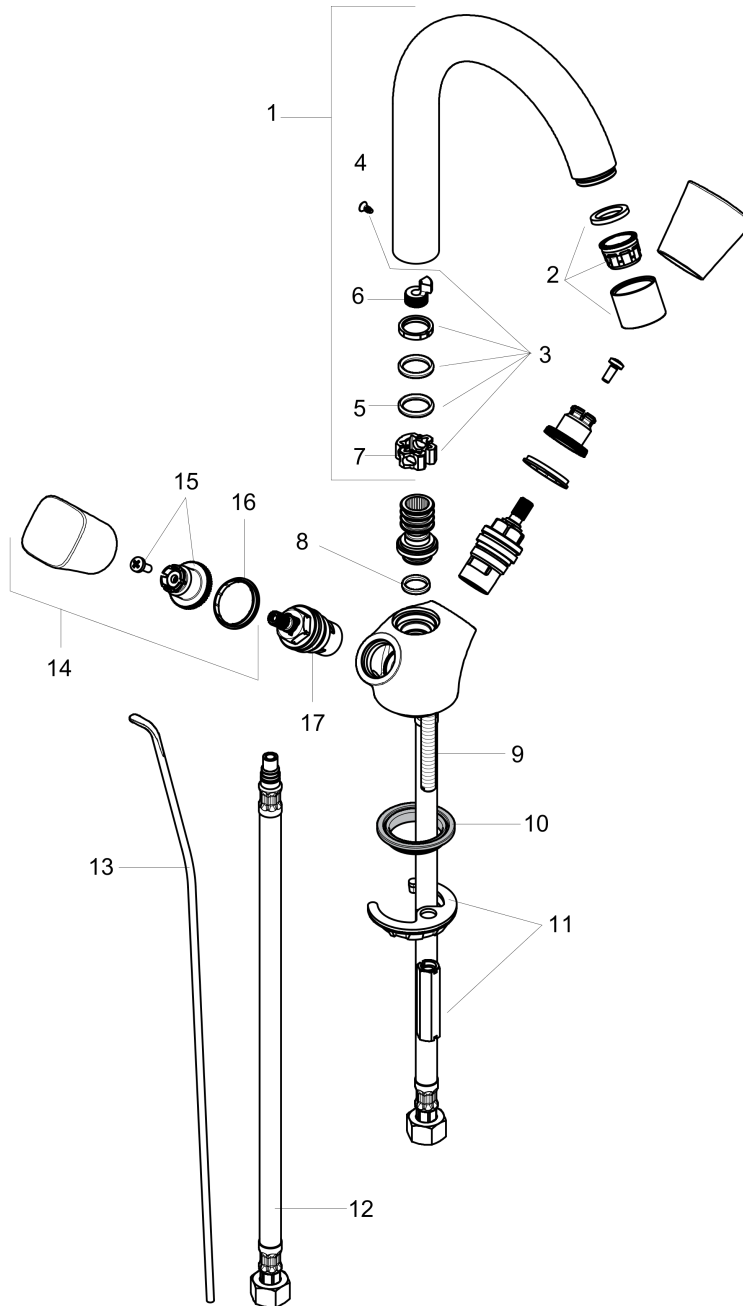

Logis

Logis 150 Single-Hole Two-Handle Faucet

Finishes : **chrome** Part no. : **71222001**

Description

Features

- Solid brass
- Aerated spray
- Flow: 1.2 GPM
- 90° ceramic valves
- Includes pop-up assembly
- Swivel range 120°

Exploded drawing

Year of production: >07/16

Logis
Logis 150 Single-Hole Two-Handle Faucet

 Finishes : **chrome** Part no. : **71222001**

Spare parts list

Year of production: >07/16

Pos.	Description	Part no.	Price	PU
1	spout cpl.	96521000	-	1
2	aerator M24x1 (4,5 l/min)	92879000	-	1
3	sealing set	92646000	-	1
4	screw	97662000	-	1
5	O-Ring 14x2,5	98189000	-	1
6	locating ring	95579000	-	1
7	axialring	97558000	-	1
8	O-ring 12x2	98214000	-	1
9	screw M8 x 68	97736000	-	1
10	seal Ø 42	98722000	-	1
11	fixing set	96016000	-	1
12	connection hose 18½" M8x0,75 3/8"	96321001	-	1
13	pull rod	96657000	-	1
14	handle	92221000	-	1
15	handle fixing set	94184000	-	1
16	set of color-rings cold / hot water	92225000	-	1
17	shut off unit right closing	94009000	-	1
a	pop up waste	88509000	-	1

Finishes : brushed nickel Part no. : 71222821

Exploded drawing

Year of production: >07/16

Logis

Logis 150 Single-Hole Two-Handle Faucet

Finishes : **brushed nickel** Part no. : **71222821**

Spare parts list

Year of production: >07/16

Pos.	Description	Part no.	Price	PU
1	spout cpl.	96521820	-	1
2	sealing set	92646000	-	1
3	screw	97662000	-	1
4	O-Ring 14x2,5	98189000	-	1
5	locating ring	95579000	-	1
6	axialring	97558000	-	1
7	O-ring 12x2	98214000	-	1
8	screw M8 x 68	97736000	-	1
9	seal Ø 42	98722000	-	1
10	fixing set	96016000	-	1
11	connection hose 18½" M8x0,75 3/8"	96321001	-	1
12	pull rod	96657820	-	1
13	handle	92221820	-	1
14	handle fixing set	94184000	-	1
15	set of color-rings cold / hot water	92225000	-	1
16	shut off unit right closing	94009000	-	1
a	pop up waste	88509820	-	1