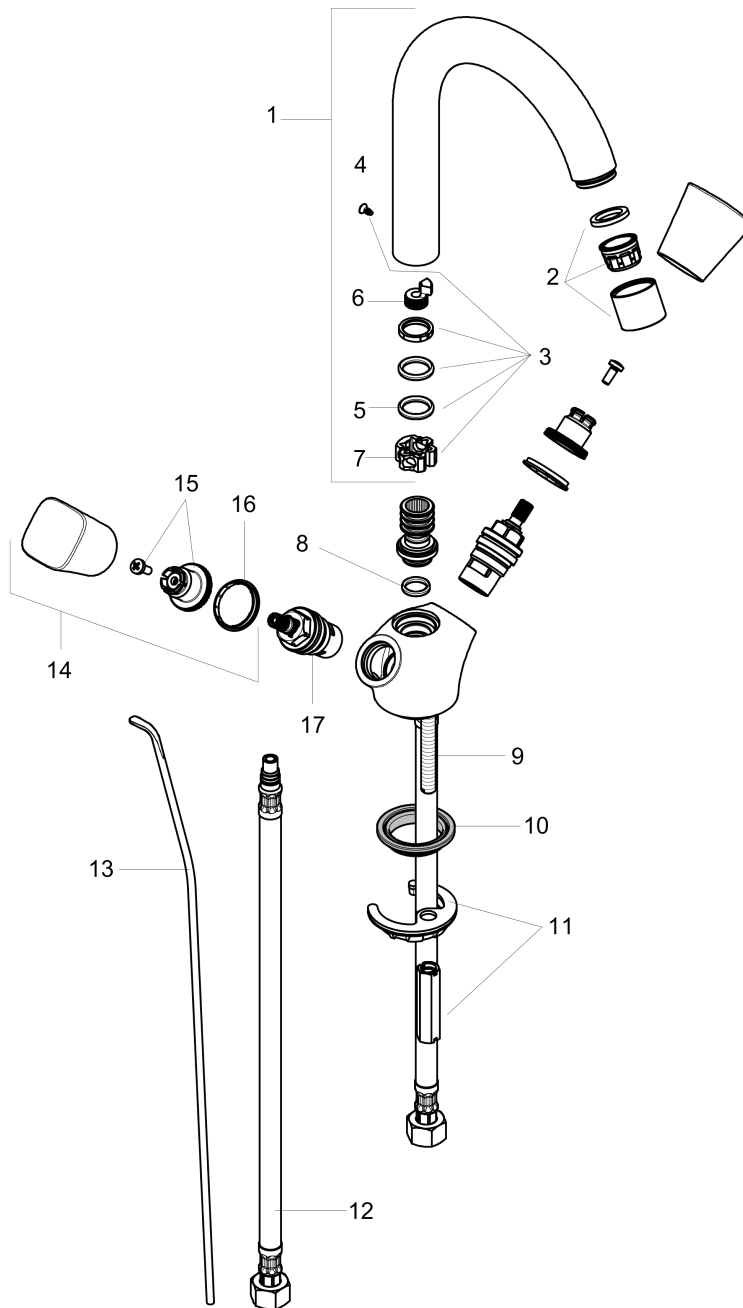

Exploded drawing

Year of production: >07/16

Logis
Logis 150 Single-Hole Two-Handle Faucet

 Finishes : **chrome** Part no. : **71222001**

Spare parts list

Year of production: >07/16

Pos.	Description	Part no.	Price	PU
1	spout cpl.	96521000	-	1
2	aerator M24x1 (4,5 l/min)	92879000	-	1
3	sealing set	92646000	-	1
4	screw	97662000	-	1
5	O-Ring 14x2,5	98189000	-	1
6	locating ring	95579000	-	1
7	axialring	97558000	-	1
8	O-ring 12x2	98214000	-	1
9	screw M8 x 68	97736000	-	1
10	seal Ø 42	98722000	-	1
11	fixing set	96016000	-	1
12	connection hose 18½" M8x0,75 3/8"	96321001	-	1
13	pull rod	96657000	-	1
14	handle	92221000	-	1
15	handle fixing set	94184000	-	1
16	set of color-rings cold / hot water	92225000	-	1
17	shut off unit right closing	94009000	-	1
a	pop up waste	88509000	-	1

Item details

List Price \$ 238.00

Technology

Compliance

Product image

Scale drawing

Logis

Logis 150 Single-Hole Two-Handle Faucet

Finishes : brushed nickel Part no. : 71222821

Exploded drawing

Year of production: >07/16

Logis

Logis 150 Single-Hole Two-Handle Faucet

Finishes : **brushed nickel** Part no. : **71222821**

Spare parts list

Year of production: >07/16

Pos.	Description	Part no.	Price	PU
1	spout cpl.	96521820	-	1
2	sealing set	92646000	-	1
3	screw	97662000	-	1
4	O-Ring 14x2,5	98189000	-	1
5	locating ring	95579000	-	1
6	axialring	97558000	-	1
7	O-ring 12x2	98214000	-	1
8	screw M8 x 68	97736000	-	1
9	seal Ø 42	98722000	-	1
10	fixing set	96016000	-	1
11	connection hose 18½" M8x0,75 3/8"	96321001	-	1
12	pull rod	96657820	-	1
13	handle	92221820	-	1
14	handle fixing set	94184000	-	1
15	set of color-rings cold / hot water	92225000	-	1
16	shut off unit right closing	94009000	-	1
a	pop up waste	88509820	-	1