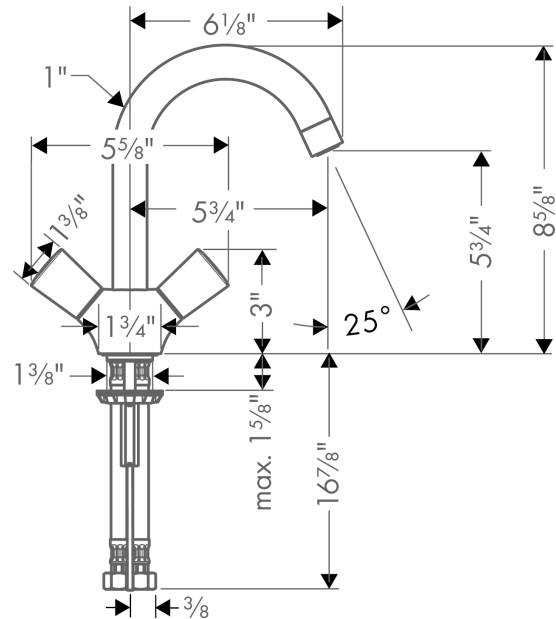

Logis

Logis 150 Single-Hole Two-Handle Faucet

Finishes : **brushed nickel** Part no. : **71222821**

Description

Features

- Solid brass
- Aerated spray
- Flow: 1.2 GPM
- 90° ceramic valves
- Includes pop-up assembly
- Swivel range 120°

Item details

List Price \$ 238.00

Technology

Compliance

Product image

Scale drawing

Logis

Logis 150 Single-Hole Two-Handle Faucet

Finishes : brushed nickel Part no. : 71222821

Exploded drawing

Year of production: >07/16

Logis

Logis 150 Single-Hole Two-Handle Faucet

Finishes : **brushed nickel** Part no. : **71222821**

Spare parts list

Year of production: >07/16

Pos.	Description	Part no.	Price	PU
1	spout cpl.	96521820	-	1
2	sealing set	92646000	-	1
3	screw	97662000	-	1
4	O-Ring 14x2,5	98189000	-	1
5	locating ring	95579000	-	1
6	axialring	97558000	-	1
7	O-ring 12x2	98214000	-	1
8	screw M8 x 68	97736000	-	1
9	seal Ø 42	98722000	-	1
10	fixing set	96016000	-	1
11	connection hose 18½" M8x0,75 3/8"	96321001	-	1
12	pull rod	96657820	-	1
13	handle	92221820	-	1
14	handle fixing set	94184000	-	1
15	set of color-rings cold / hot water	92225000	-	1
16	shut off unit right closing	94009000	-	1
a	pop up waste	88509820	-	1