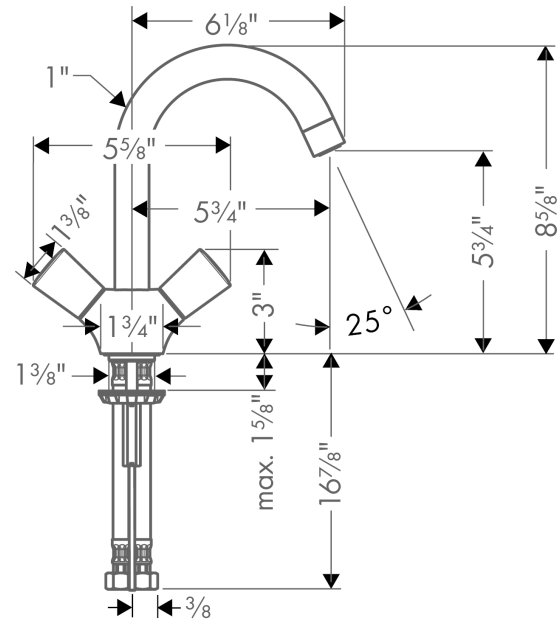

Logis

Logis 150 Single-Hole Two-Handle Faucet

Finishes : **chrome** Part no. : **71222001**

Description

Features

- Solid brass
- Aerated spray
- Flow: 1.2 GPM
- 90° ceramic valves
- Includes pop-up assembly
- Swivel range 120°

Item details

List Price

\$ 178.00

Technology

Compliance

Product image

Scale drawing

Logis
Logis 150 Single-Hole Two-Handle Faucet
Finishes : **chrome** Part no. : **71222001**

Exploded drawing

Year of production: >07/16

Logis
Logis 150 Single-Hole Two-Handle Faucet

 Finishes : **chrome** Part no. : **71222001**

Spare parts list

Year of production: >07/16

Pos.	Description	Part no.	Price	PU
1	spout cpl.	96521000	-	1
2	aerator M24x1 (4,5 l/min)	92879000	-	1
3	sealing set	92646000	-	1
4	screw	97662000	-	1
5	O-Ring 14x2,5	98189000	-	1
6	locating ring	95579000	-	1
7	axialring	97558000	-	1
8	O-ring 12x2	98214000	-	1
9	screw M8 x 68	97736000	-	1
10	seal Ø 42	98722000	-	1
11	fixing set	96016000	-	1
12	connection hose 18½" M8x0,75 3/8"	96321001	-	1
13	pull rod	96657000	-	1
14	handle	92221000	-	1
15	handle fixing set	94184000	-	1
16	set of color-rings cold / hot water	92225000	-	1
17	shut off unit right closing	94009000	-	1
a	pop up waste	88509000	-	1

Year of production: >07/16

Pos.	Description	Part no.	Price	PU
1	spout cpl.	96521820	-	1
2	sealing set	92646000	-	1
3	screw	97662000	-	1
4	O-Ring 14x2,5	98189000	-	1
5	locating ring	95579000	-	1
6	axialring	97558000	-	1
7	O-ring 12x2	98214000	-	1
8	screw M8 x 68	97736000	-	1
9	seal Ø 42	98722000	-	1
10	fixing set	96016000	-	1
11	connection hose 18½" M8x0,75 3/8"	96321001	-	1
12	pull rod	96657820	-	1
13	handle	92221820	-	1
14	handle fixing set	94184000	-	1
15	set of color-rings cold / hot water	92225000	-	1
16	shut off unit right closing	94009000	-	1
a	pop up waste	88509820	-	1