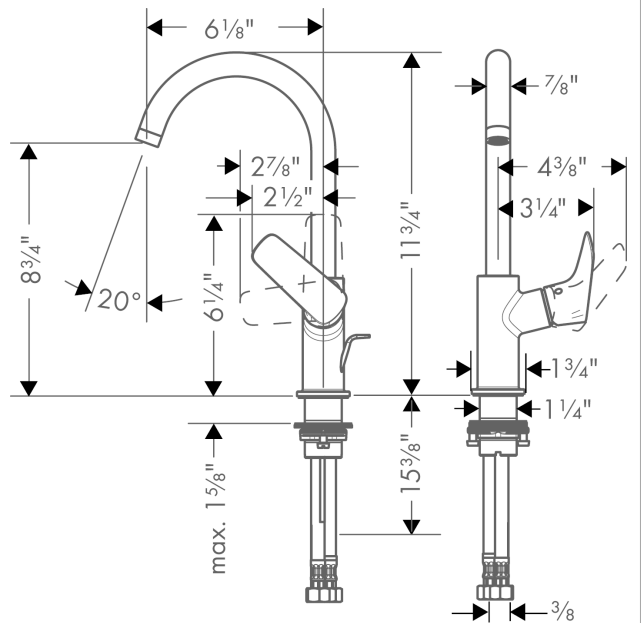

Scale drawing