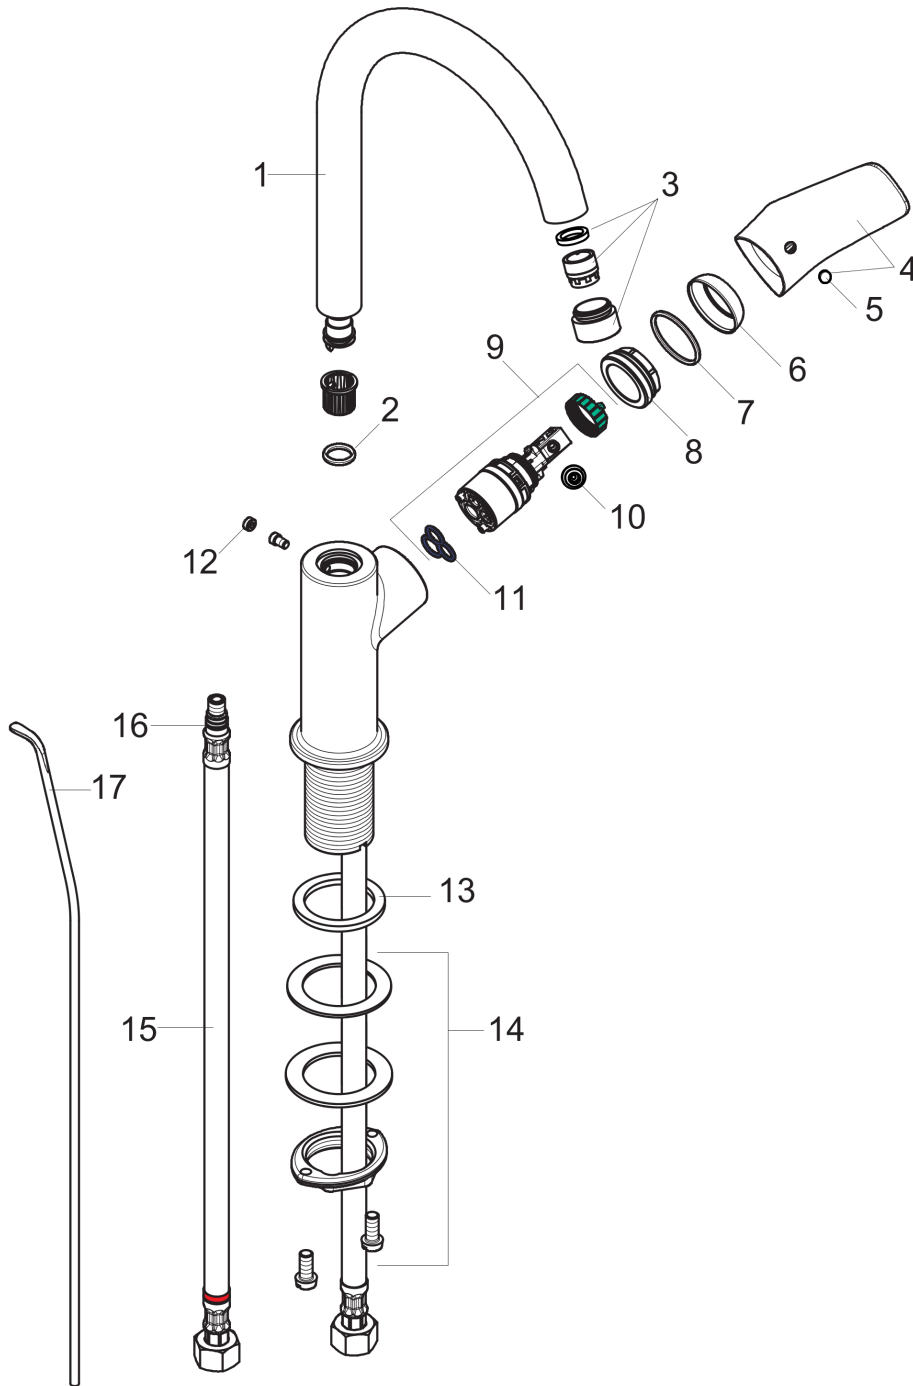

Year of production: >06/15

Pos.	Description	Part no.	Price	PU
1	spout cpl.	95494000	-	1
2	O-ring 11x2	98127000	-	1
3	aerator M18x1 (5 l/min)	95387000	-	1
4	handle	92245000	-	1
5	screw cover	96338000	-	1
6	flange	95493000	-	1
7	O-ring 24x2	98388000	-	1
8	nut	95178000	-	1
9	cartridge, assy	97685000	-	1
10	locking screw for handle	95140000	-	1
11	seal	98865000	-	1
12	screw cover	95181000	-	1
13	flat seal	98749000	-	1
14	fixing set (Ø 32)	13961000	-	1
15	connection hose 18½" M8x0,75 3/8"	96321001	-	1
16	O-ring 7x1,5	98422000	-	1
17	pull rod	96657000	-	1
a	pop up waste	88509000	-	1
b	lever arm 340mm (ball-Ø12mm)	96324000	-	1
c	fixation extension 35 mm	13898000	-	1
d	lever collar	92849000	-	1

Logis

Logis 210 Single-Hole Faucet

Finishes : **brushed nickel** Part no. : **71130821**

Description

Features

- Solid brass
- Aerated spray
- Flow: 1.2 GPM
- Ceramic cartridge
- Includes pop-up assembly
- Swivel range 120°

Logis 210 Single-Hole Faucet

Finishes : brushed nickel Part no. : 71130821

Exploded drawing

Year of production: >06/15

Logis
Logis 210 Single-Hole Faucet

 Finishes : **brushed nickel** Part no. : **71130821**

Spare parts list

Year of production: >06/15

Pos.	Description	Part no.	Price	PU
1	spout cpl.	95494820	-	1
2	O-ring 11x2	98127000	-	1
3	aerator M18x1 (5 l/min)	95387820	-	1
4	handle	92245820	-	1
5	screw cover	96338000	-	1
6	flange	95493820	-	1
7	O-ring 24x2	98388000	-	1
8	nut	95178000	-	1
9	cartridge, assy	97685000	-	1
10	locking screw for handle	95140000	-	1
11	seal	98865000	-	1
12	screw cover	95181000	-	1
13	flat seal	98749000	-	1
14	fixing set (Ø 32)	13961000	-	1
15	connection hose 18½" M8x0,75 3/8"	96321001	-	1
16	O-ring 7x1,5	98422000	-	1
17	pull rod	96657820	-	1
a	pop up waste	88509820	-	1
b	lever arm 340mm (ball-Ø12mm)	96324000	-	1
c	fixation extension 35 mm	13898000	-	1
d	lever collar	92849000	-	1