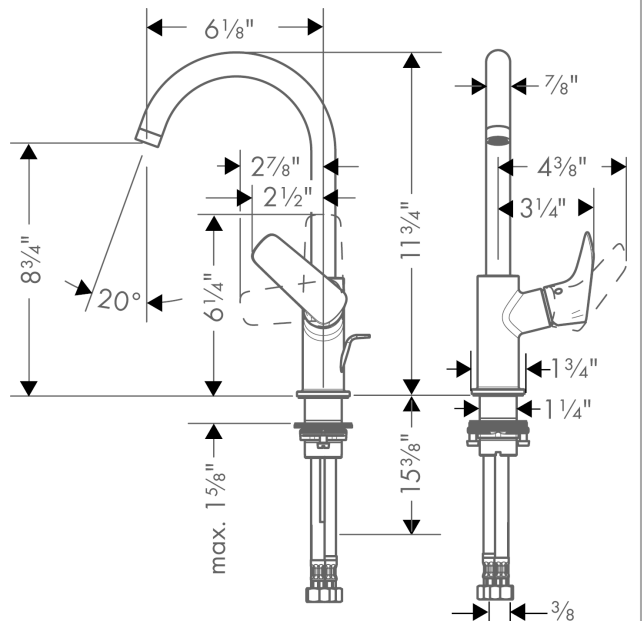

Scale drawing