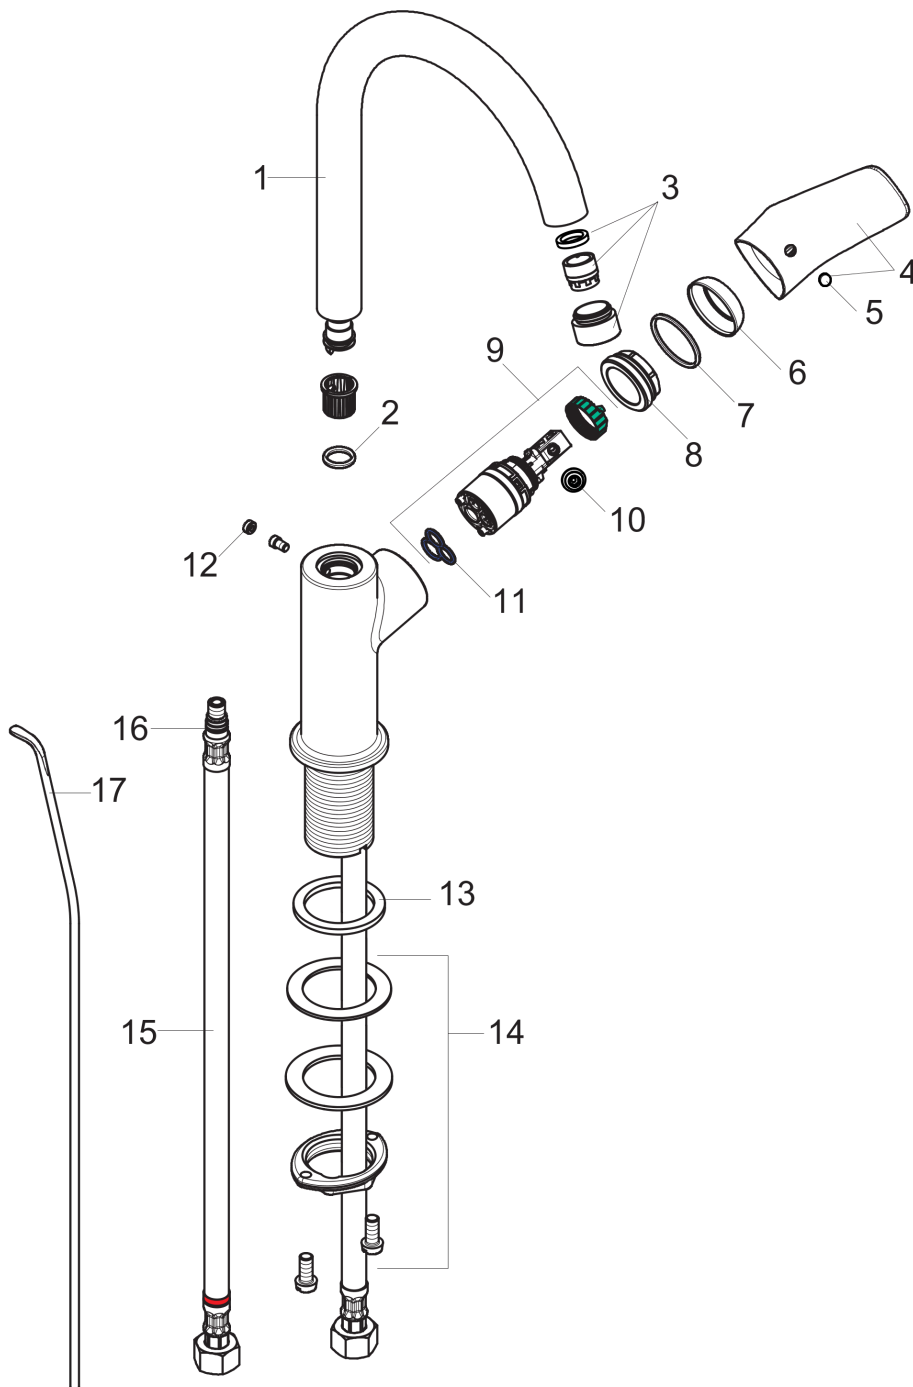

Logis

Logis 210 Single-Hole Faucet

Finishes : **chrome** Part no. : **71130001**

Exploded drawing

Year of production: >06/15

Logis

Logis 210 Single-Hole Faucet

Finishes : **chrome**   Part no. : **71130001**

Spare parts list

Year of production: >06/15

Pos.	Description	Part no.	Price	PU
1	spout cpl.	95494000	-	1
2	O-ring 11x2	98127000	-	1
3	aerator M18x1 (5 l/min)	95387000	-	1
4	handle	92245000	-	1
5	screw cover	96338000	-	1
6	flange	95493000	-	1
7	O-ring 24x2	98388000	-	1
8	nut	95178000	-	1
9	cartridge, assy	97685000	-	1
10	locking screw for handle	95140000	-	1
11	seal	98865000	-	1
12	screw cover	95181000	-	1
13	flat seal	98749000	-	1
14	fixing set (Ø 32)	13961000	-	1
15	connection hose 18½" M8x0,75 3/8"	96321001	-	1
16	O-ring 7x1,5	98422000	-	1
17	pull rod	96657000	-	1
a	pop up waste	88509000	-	1
b	lever arm 340mm (ball-Ø12mm)	96324000	-	1
c	fixation extension 35 mm	13898000	-	1
d	lever collar	92849000	-	1