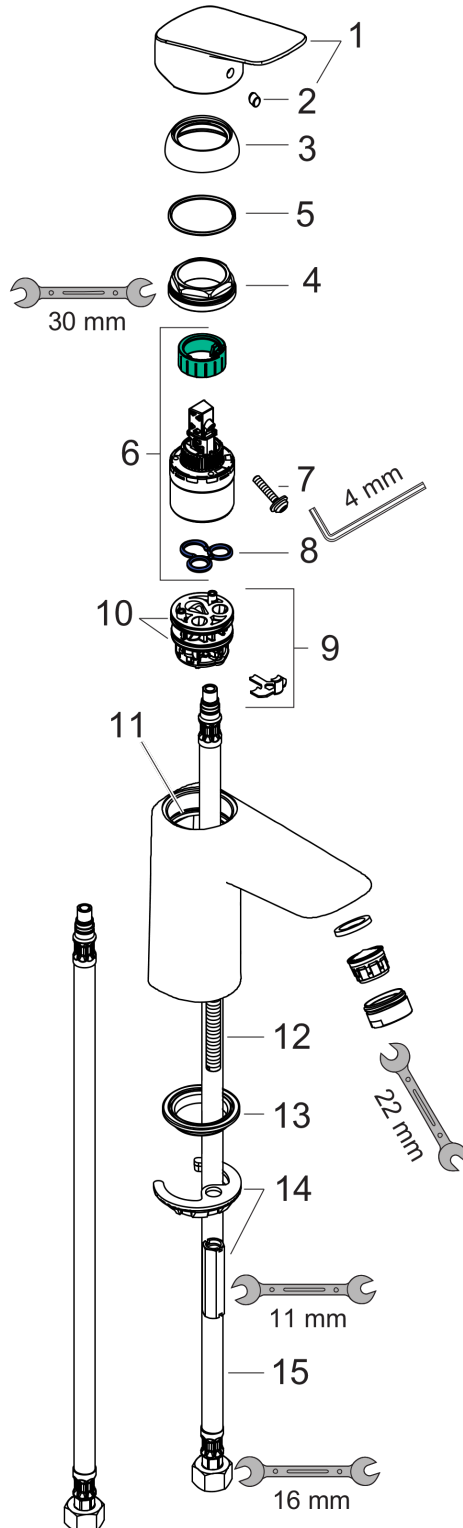

Logis

Logis 100 Single-Hole Faucet without Pop-Up, 1.0 GPM

Finishes : **chrome** Part no. : **71104001**

Description

Features

- Solid brass
- Aerated spray
- Flow: 1.0 GPM
- Ceramic cartridge
- Pop-up assembly not included

Item details

List Price

\$ 168.00

Technology

Compliance

Product image

Scale drawing

Logis

Logis 100 Single-Hole Faucet without Pop-Up, 1.0 GPM

Finishes : **chrome** Part no. : **71104001**

Exploded drawing

Year of production: >07/15

Logis

Logis 100 Single-Hole Faucet without Pop-Up, 1.0 GPM

Finishes : **chrome** Part no. : **71104001**

Spare parts list

Year of production: >07/15

Pos.	Description	Part no.	Price	PU
1	handle	92224000	-	1
2	screw cover	96338000	-	1
3	flange	97406000	-	1
4	nut	97209000	-	1
5	O-Ring 32x2	98193000	-	1
6	cartridge, assy	92730000	-	1
7	locking screw for handle	95140000	-	1
8	seal	95008000	-	1
9	adapter for cartridge	98750000	-	1
10	O-Ring 30x2	98186000	-	1
11	O-ring 35x2	92604000	-	1
12	screw M8 x 68	97736000	-	1
13	seal	97608000	-	1
14	fixing set	96016000	-	1
15	connection hose 18½" M8x0,75 3/8"	96321001	-	1
a	aerator M24x1 (3,5 l/min)	92508000	-	1