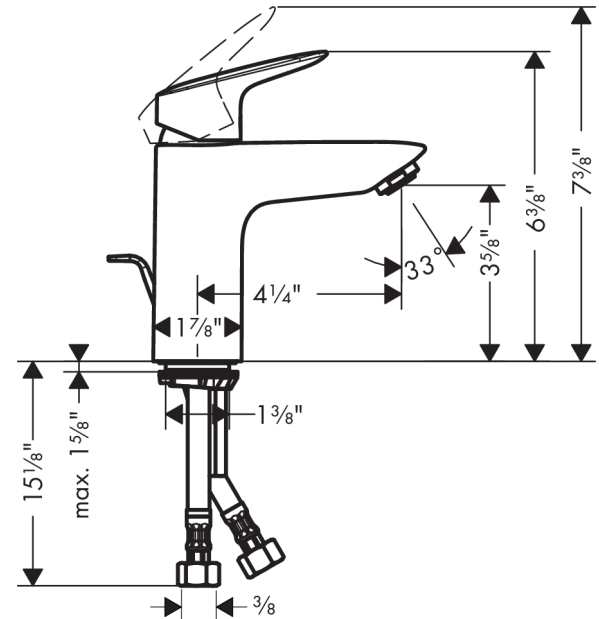

Logis

Logis 100 Single-Hole Faucet without Pop-Up, 1.0 GPM

Finishes : **chrome** Part no. : **71104001**

Description

Features

- Solid brass
- Aerated spray
- Flow: 1.0 GPM
- Ceramic cartridge
- Pop-up assembly not included

Item details

List Price

\$ 168.00

Technology

Compliance

Product image

Scale drawing

Logis

Logis 100 Single-Hole Faucet without Pop-Up, 1.0 GPM

Finishes : **chrome** Part no. : **71104001**

Exploded drawing

Year of production: >07/15

Logis

Logis 100 Single-Hole Faucet without Pop-Up, 1.0 GPM

Finishes : **chrome** Part no. : **71104001**

Spare parts list

Year of production: >07/15

Pos.	Description	Part no.	Price	PU
1	handle	92224000	-	1
2	screw cover	96338000	-	1
3	flange	97406000	-	1
4	nut	97209000	-	1
5	O-Ring 32x2	98193000	-	1
6	cartridge, assy	92730000	-	1
7	locking screw for handle	95140000	-	1
8	seal	95008000	-	1
9	adapter for cartridge	98750000	-	1
10	O-Ring 30x2	98186000	-	1
11	O-ring 35x2	92604000	-	1
12	screw M8 x 68	97736000	-	1
13	seal	97608000	-	1
14	fixing set	96016000	-	1
15	connection hose 18½" M8x0,75 3/8"	96321001	-	1
a	aerator M24x1 (3,5 l/min)	92508000	-	1