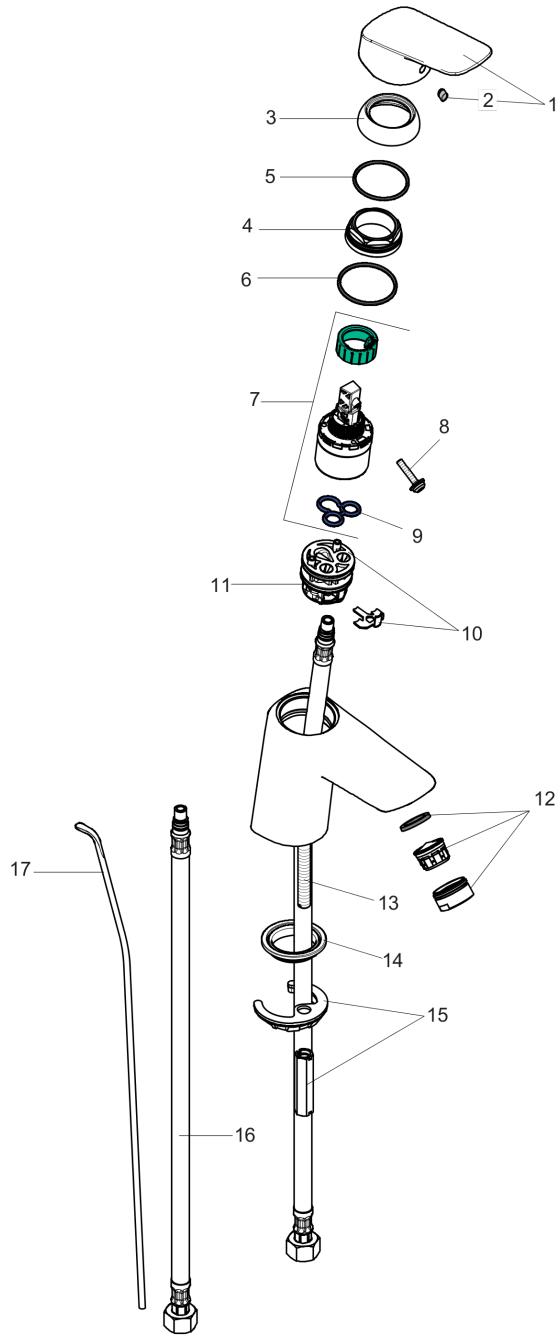

Pos.	Description	Part no.	Price	PU
1	handle	92224000	-	1
2	screw cover	96338000	-	1
3	flange	97406000	-	1
4	nut	97209000	-	1
5	O-Ring 32x2	98193000	-	1
6	O-ring 35x2	92604000	-	1
7	cartridge, assy	95646001	-	1
8	locking screw for handle	95140000	-	1
9	seal	95008000	-	1
10	adapter for cartridge	98750000	-	1
11	O-Ring 30x2	98186000	-	1
12	aerator M24x1 (4,5 l/min)	92879000	-	1
13	screw M8 x 68	97736000	-	1
14	seal	97608000	-	1
15	fixing set	96016000	-	1
16	connection hose 18½" M8x0,75 3/8"	96321001	-	1
17	pull rod	96657000	-	1
a	pop up waste	88509000	-	1

Logis

Logis 100 Single-Hole Faucet

Finishes : **brushed nickel** Part no. : **71100821**

Description

Features

- Solid brass
- Aerated spray
- Flow: 1.2 GPM
- Ceramic cartridge
- Includes pop-up assembly

Item details

List Price \$ 238.00

Technology

Compliance

Product image

Scale drawing

Logis

Logis 100 Single-Hole Faucet

Finishes : **brushed nickel** Part no. : **71100821**

Exploded drawing

Year of production: >07/16

Logis

Logis 100 Single-Hole Faucet

Finishes : **brushed nickel** Part no. : **71100821**

Spare parts list

Year of production: >07/16

Pos.	Description	Part no.	Price	PU
1	handle	92224820	-	1
2	screw cover	96338000	-	1
3	flange	97406820	-	1
4	nut	97209000	-	1
5	O-Ring 32x2	98193000	-	1
6	O-ring 35x2	92604000	-	1
7	cartridge, assy	95646001	-	1
8	locking screw for handle	95140000	-	1
9	seal	95008000	-	1
10	adapter for cartridge	98750000	-	1
11	O-Ring 30x2	98186000	-	1
12	screw M8 x 68	97736000	-	1
13	seal	97608000	-	1
14	fixing set	96016000	-	1
15	connection hose 18½" M8x0,75 3/8"	96321001	-	1
16	pull rod	96657820	-	1
17	pop up waste	88509820	-	1