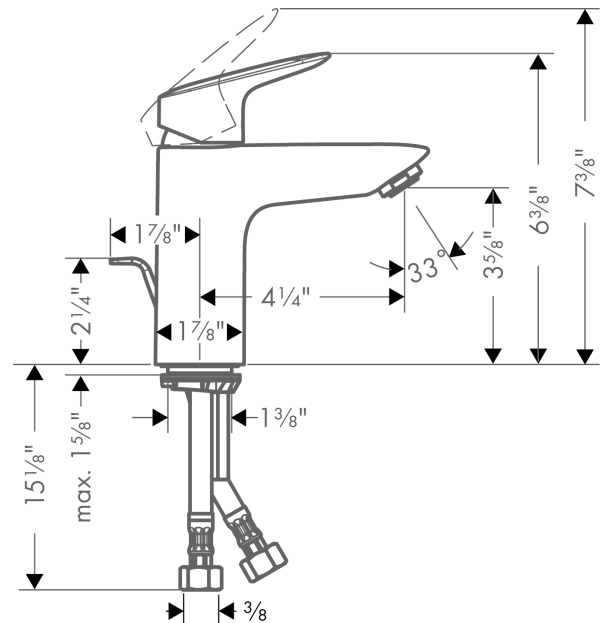

Pos.	Description	Part no.	Price	PU
1	handle	92224000	-	1
2	screw cover	96338000	-	1
3	flange	97406000	-	1
4	nut	97209000	-	1
5	O-Ring 32x2	98193000	-	1
6	O-ring 35x2	92604000	-	1
7	cartridge, assy	95646001	-	1
8	locking screw for handle	95140000	-	1
9	seal	95008000	-	1
10	adapter for cartridge	98750000	-	1
11	O-Ring 30x2	98186000	-	1
12	aerator M24x1 (4,5 l/min)	92879000	-	1
13	screw M8 x 68	97736000	-	1
14	seal	97608000	-	1
15	fixing set	96016000	-	1
16	connection hose 18½" M8x0,75 3/8"	96321001	-	1
17	pull rod	96657000	-	1
a	pop up waste	88509000	-	1

Logis

Logis 100 Single-Hole Faucet

Finishes : **brushed nickel** Part no. : **71100821**

Description

Features

- Solid brass
- Aerated spray
- Flow: 1.2 GPM
- Ceramic cartridge
- Includes pop-up assembly

Item details

List Price \$ 238.00

Technology

Compliance

Product image

Scale drawing

Logis

Logis 100 Single-Hole Faucet

Finishes : **brushed nickel** Part no. : **71100821**

Exploded drawing

Year of production: >07/16

Logis

Logis 100 Single-Hole Faucet

Finishes : **brushed nickel** Part no. : **71100821**

Spare parts list

Year of production: >07/16

Pos.	Description	Part no.	Price	PU
1	handle	92224820	-	1
2	screw cover	96338000	-	1
3	flange	97406820	-	1
4	nut	97209000	-	1
5	O-Ring 32x2	98193000	-	1
6	O-ring 35x2	92604000	-	1
7	cartridge, assy	95646001	-	1
8	locking screw for handle	95140000	-	1
9	seal	95008000	-	1
10	adapter for cartridge	98750000	-	1
11	O-Ring 30x2	98186000	-	1
12	screw M8 x 68	97736000	-	1
13	seal	97608000	-	1
14	fixing set	96016000	-	1
15	connection hose 18½" M8x0,75 3/8"	96321001	-	1
16	pull rod	96657820	-	1
17	pop up waste	88509820	-	1