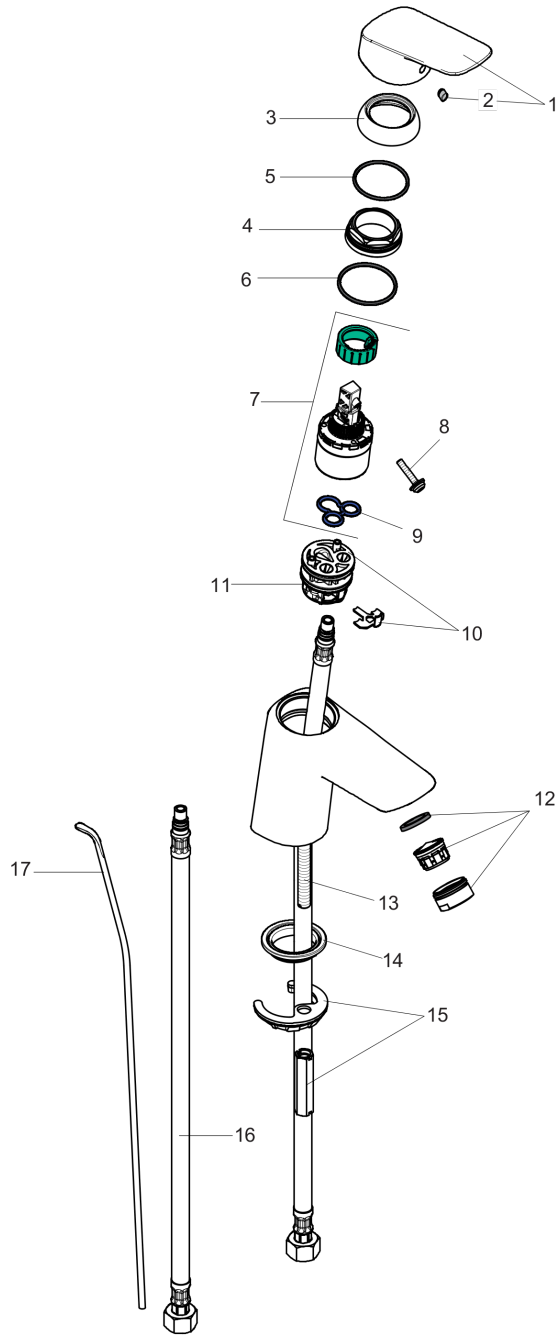

Logis

Logis 100 Single-Hole Faucet

Finishes : **chrome** Part no. : **71100001**

Description

Features

- Solid brass
- Aerated spray
- Flow: 1.2 GPM
- Ceramic cartridge
- Includes pop-up assembly

Item details

Finishes : **chrome** Part no. : **71100001**

Exploded drawing

Year of production: >07/16

Logis
Logis 100 Single-Hole Faucet

 Finishes : **chrome** Part no. : **71100001**

Spare parts list

Year of production: >07/16

Pos.	Description	Part no.	Price	PU
1	handle	92224000	-	1
2	screw cover	96338000	-	1
3	flange	97406000	-	1
4	nut	97209000	-	1
5	O-Ring 32x2	98193000	-	1
6	O-ring 35x2	92604000	-	1
7	cartridge, assy	95646001	-	1
8	locking screw for handle	95140000	-	1
9	seal	95008000	-	1
10	adapter for cartridge	98750000	-	1
11	O-Ring 30x2	98186000	-	1
12	aerator M24x1 (4,5 l/min)	92879000	-	1
13	screw M8 x 68	97736000	-	1
14	seal	97608000	-	1
15	fixing set	96016000	-	1
16	connection hose 18½" M8x0,75 3/8"	96321001	-	1
17	pull rod	96657000	-	1
a	pop up waste	88509000	-	1

Exploded drawing

Year of production: >07/16

Logis

Logis 100 Single-Hole Faucet

Finishes : **brushed nickel** Part no. : **71100821**

Spare parts list

Year of production: >07/16

Pos.	Description	Part no.	Price	PU
1	handle	92224820	-	1
2	screw cover	96338000	-	1
3	flange	97406820	-	1
4	nut	97209000	-	1
5	O-Ring 32x2	98193000	-	1
6	O-ring 35x2	92604000	-	1
7	cartridge, assy	95646001	-	1
8	locking screw for handle	95140000	-	1
9	seal	95008000	-	1
10	adapter for cartridge	98750000	-	1
11	O-Ring 30x2	98186000	-	1
12	screw M8 x 68	97736000	-	1
13	seal	97608000	-	1
14	fixing set	96016000	-	1
15	connection hose 18½" M8x0,75 3/8"	96321001	-	1
16	pull rod	96657820	-	1
17	pop up waste	88509820	-	1