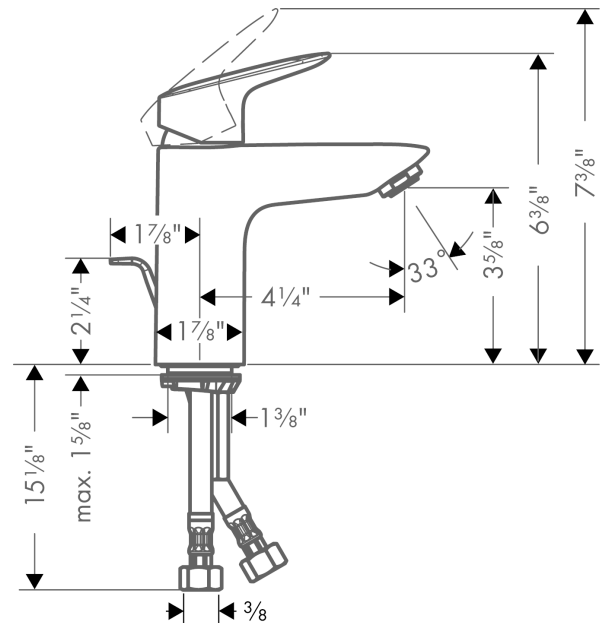

Logis

Logis 100 Single-Hole Faucet

Finishes : **chrome** Part no. : **71100001**

Description

Features

- Solid brass
- Aerated spray
- Flow: 1.2 GPM
- Ceramic cartridge
- Includes pop-up assembly

Item details

List Price

\$ 178.00

Technology

Compliance

Product image

Scale drawing

Logis

Logis 100 Single-Hole Faucet

Pos.	Description	Part no.	Price	PU
1	handle	92224000	-	1
2	screw cover	96338000	-	1
3	flange	97406000	-	1
4	nut	97209000	-	1
5	O-Ring 32x2	98193000	-	1
6	O-ring 35x2	92604000	-	1
7	cartridge, assy	95646001	-	1
8	locking screw for handle	95140000	-	1
9	seal	95008000	-	1
10	adapter for cartridge	98750000	-	1
11	O-Ring 30x2	98186000	-	1
12	aerator M24x1 (4,5 l/min)	92879000	-	1
13	screw M8 x 68	97736000	-	1
14	seal	97608000	-	1
15	fixing set	96016000	-	1
16	connection hose 18½" M8x0,75 3/8"	96321001	-	1
17	pull rod	96657000	-	1
a	pop up waste	88509000	-	1

Exploded drawing

Year of production: >07/16

Logis

Logis 100 Single-Hole Faucet

Finishes : **brushed nickel** Part no. : **71100821**

Spare parts list

Year of production: >07/16

Pos.	Description	Part no.	Price	PU
1	handle	92224820	-	1
2	screw cover	96338000	-	1
3	flange	97406820	-	1
4	nut	97209000	-	1
5	O-Ring 32x2	98193000	-	1
6	O-ring 35x2	92604000	-	1
7	cartridge, assy	95646001	-	1
8	locking screw for handle	95140000	-	1
9	seal	95008000	-	1
10	adapter for cartridge	98750000	-	1
11	O-Ring 30x2	98186000	-	1
12	screw M8 x 68	97736000	-	1
13	seal	97608000	-	1
14	fixing set	96016000	-	1
15	connection hose 18½" M8x0,75 3/8"	96321001	-	1
16	pull rod	96657820	-	1
17	pop up waste	88509820	-	1