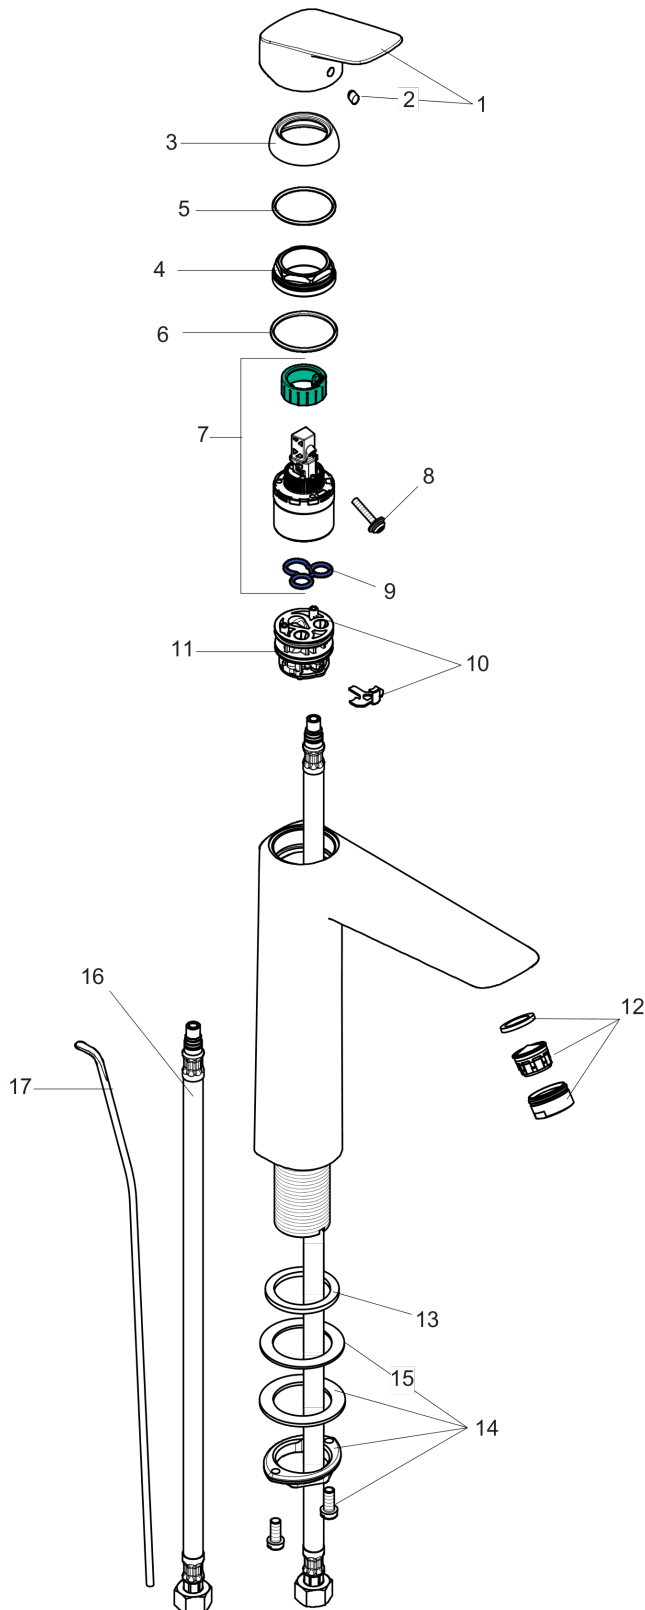

Logis

Logis 190 Single-Hole Faucet

Finishes : **chrome** Part no. : **71090001**

Exploded drawing

Year of production: >05/16

Logis
Logis 190 Single-Hole Faucet

 Finishes : **chrome** Part no. : **71090001**

Spare parts list

Year of production: >05/16

Pos.	Description	Part no.	Price	PU
1	handle	92224000	-	1
2	screw cover	96338000	-	1
3	flange	97406000	-	1
4	nut	97209000	-	1
5	O-Ring 32x2	98193000	-	1
6	O-ring 35x2	92604000	-	1
7	cartridge, assy	92730000	-	1
8	locking screw for handle	95140000	-	1
9	seal	95008000	-	1
10	adapter for cartridge	98750000	-	1
11	O-Ring 30x2	98186000	-	1
12	aerator M24x1 (5 l/min)	13185000	-	1
13	flat seal	98749000	-	1
14	fixing set (Ø 32)	13961000	-	1
15	lever collar	97548000	-	1
16	connection hose 35½" M8x0,75 3/8"	96316001	-	1
17	pull rod	96657000	-	1
a	pop up waste	88509000	-	1
b	lever arm 340mm (ball-Ø12mm)	96324000	-	1

Logis

Logis 190 Single-Hole Faucet

Finishes : **brushed nickel** Part no. : **71090821**

Description

Features

- Solid brass
- Aerated spray
- Flow: 1.2 GPM
- Ceramic cartridge
- Includes pop-up assembly

Item details

Pos.	Description	Part no.	Price	PU
1	handle	92224820	-	1
2	screw cover	96338000	-	1
3	flange	97406820	-	1
4	nut	97209000	-	1
5	O-Ring 32x2	98193000	-	1
6	O-ring 35x2	92604000	-	1
7	cartridge, assy	92730000	-	1
8	locking screw for handle	95140000	-	1
9	seal	95008000	-	1
10	adapter for cartridge	98750000	-	1
11	O-Ring 30x2	98186000	-	1
12	aerator M24x1 (5 l/min)	13185820	-	1
13	flat seal	98749000	-	1
14	fixing set (Ø 32)	13961000	-	1
15	lever collar	97548000	-	1
16	connection hose 35½" M8x0,75 3/8"	96316001	-	1
17	pull rod	96657820	-	1
a	pop up waste	88509820	-	1
b	lever arm 340mm (ball-Ø12mm)	96324000	-	1
c	fixation extension 35 mm	13898000	-	1