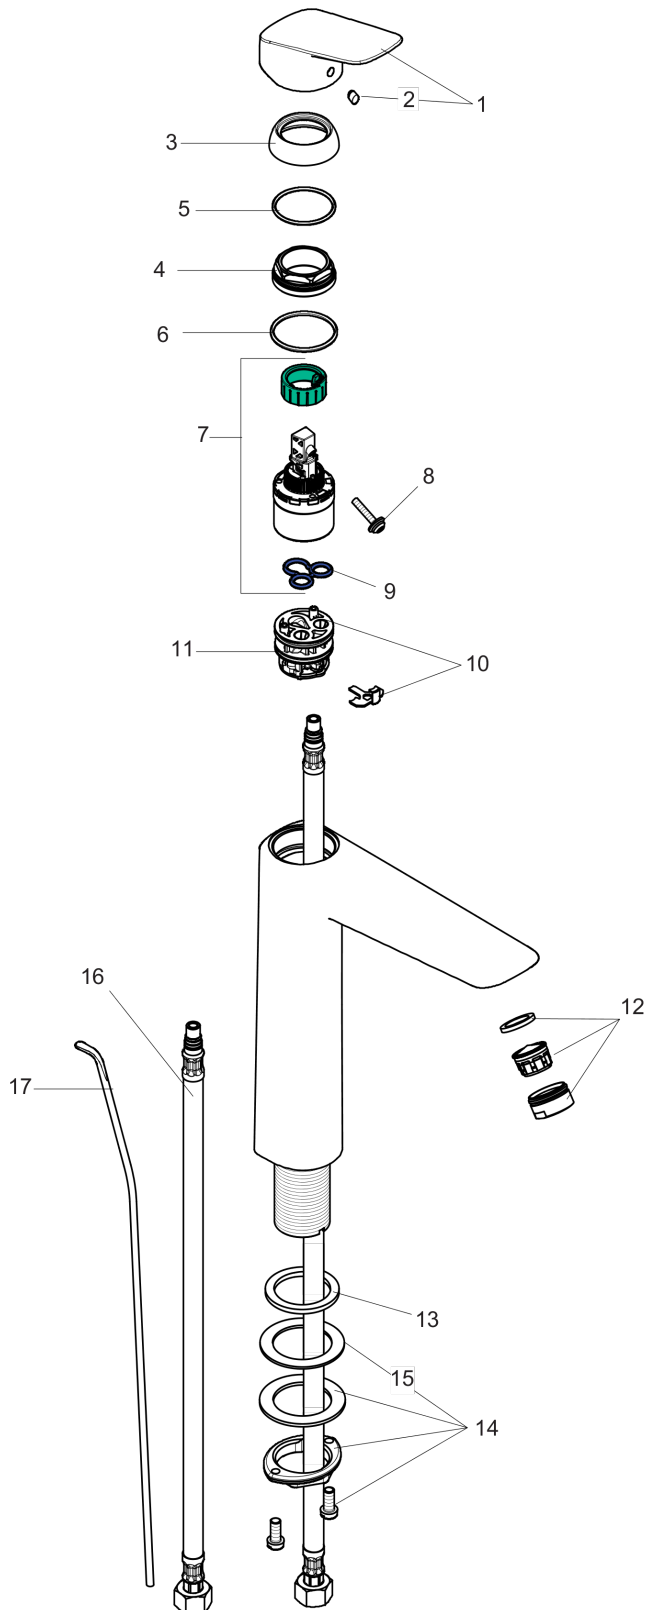

Spare parts list

Year of production: >05/16

Pos.	Description	Part no.	Price	PU
1	handle	92224000	-	1
2	screw cover	96338000	-	1
3	flange	97406000	-	1
4	nut	97209000	-	1
5	O-Ring 32x2	98193000	-	1
6	O-ring 35x2	92604000	-	1
7	cartridge, assy	92730000	-	1
8	locking screw for handle	95140000	-	1
9	seal	95008000	-	1
10	adapter for cartridge	98750000	-	1
11	O-Ring 30x2	98186000	-	1
12	aerator M24x1 (5 l/min)	13185000	-	1
13	flat seal	98749000	-	1
14	fixing set (Ø 32)	13961000	-	1
15	lever collar	97548000	-	1
16	connection hose 35½" M8x0,75 3/8"	96316001	-	1
17	pull rod	96657000	-	1
a	pop up waste	88509000	-	1
b	lever arm 340mm (ball-Ø12mm)	96324000	-	1

Logis

Logis 190 Single-Hole Faucet

Finishes : **brushed nickel** Part no. : **71090821**

Description

Features

- Solid brass
- Aerated spray
- Flow: 1.2 GPM
- Ceramic cartridge
- Includes pop-up assembly

Item details

Finishes : brushed nickel Part no. : 71090821

Exploded drawing

Year of production: >07/15

Logis
Logis 190 Single-Hole Faucet

 Finishes : **brushed nickel** Part no. : **71090821**

Spare parts list

Year of production: >07/15

Pos.	Description	Part no.	Price	PU
1	handle	92224820	-	1
2	screw cover	96338000	-	1
3	flange	97406820	-	1
4	nut	97209000	-	1
5	O-Ring 32x2	98193000	-	1
6	O-ring 35x2	92604000	-	1
7	cartridge, assy	92730000	-	1
8	locking screw for handle	95140000	-	1
9	seal	95008000	-	1
10	adapter for cartridge	98750000	-	1
11	O-Ring 30x2	98186000	-	1
12	aerator M24x1 (5 l/min)	13185820	-	1
13	flat seal	98749000	-	1
14	fixing set (Ø 32)	13961000	-	1
15	lever collar	97548000	-	1
16	connection hose 35½" M8x0,75 3/8"	96316001	-	1
17	pull rod	96657820	-	1
a	pop up waste	88509820	-	1
b	lever arm 340mm (ball-Ø12mm)	96324000	-	1
c	fixation extension 35 mm	13898000	-	1