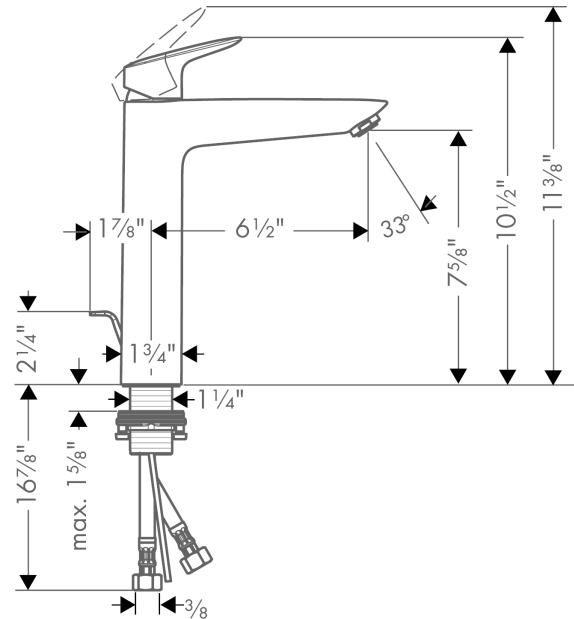

Spare parts list

Year of production: >05/16

Pos.	Description	Part no.	Price	PU
1	handle	92224000	-	1
2	screw cover	96338000	-	1
3	flange	97406000	-	1
4	nut	97209000	-	1
5	O-Ring 32x2	98193000	-	1
6	O-ring 35x2	92604000	-	1
7	cartridge, assy	92730000	-	1
8	locking screw for handle	95140000	-	1
9	seal	95008000	-	1
10	adapter for cartridge	98750000	-	1
11	O-Ring 30x2	98186000	-	1
12	aerator M24x1 (5 l/min)	13185000	-	1
13	flat seal	98749000	-	1
14	fixing set (Ø 32)	13961000	-	1
15	lever collar	97548000	-	1
16	connection hose 35½" M8x0,75 3/8"	96316001	-	1
17	pull rod	96657000	-	1
a	pop up waste	88509000	-	1
b	lever arm 340mm (ball-Ø12mm)	96324000	-	1

Logis

Logis 190 Single-Hole Faucet

Finishes : **brushed nickel** Part no. : **71090821**

Description

Features

- Solid brass
- Aerated spray
- Flow: 1.2 GPM
- Ceramic cartridge
- Includes pop-up assembly

Item details

List Price

\$ 268.00

Technology

Compliance

Product image

Scale drawing

Logis

Logis 190 Single-Hole Faucet

Pos.	Description	Part no.	Price	PU
1	handle	92224820	-	1
2	screw cover	96338000	-	1
3	flange	97406820	-	1
4	nut	97209000	-	1
5	O-Ring 32x2	98193000	-	1
6	O-ring 35x2	92604000	-	1
7	cartridge, assy	92730000	-	1
8	locking screw for handle	95140000	-	1
9	seal	95008000	-	1
10	adapter for cartridge	98750000	-	1
11	O-Ring 30x2	98186000	-	1
12	aerator M24x1 (5 l/min)	13185820	-	1
13	flat seal	98749000	-	1
14	fixing set (Ø 32)	13961000	-	1
15	lever collar	97548000	-	1
16	connection hose 35½" M8x0,75 3/8"	96316001	-	1
17	pull rod	96657820	-	1
a	pop up waste	88509820	-	1
b	lever arm 340mm (ball-Ø12mm)	96324000	-	1
c	fixation extension 35 mm	13898000	-	1