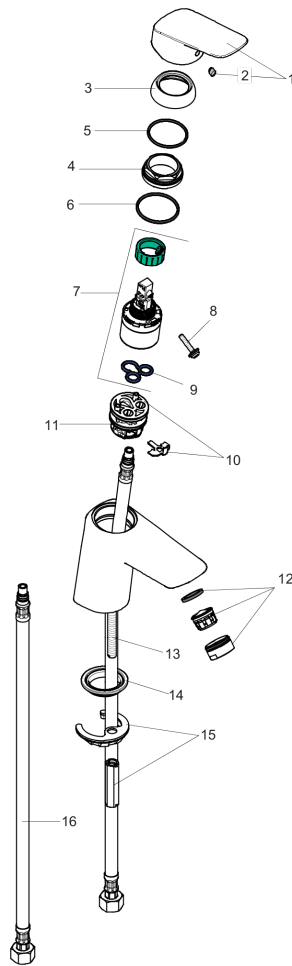

Logis

Logis 70 Single-Hole Faucet without Pop-Up, 1.0 GPM

Finishes : **chrome** Part no. : **71078001**

Description

Features

- Solid brass
- Aerated spray
- Flow: 1.0 GPM
- Ceramic cartridge
- Pop-up assembly not included

Item details

List Price

\$ 148.00

Technology

Compliance

Product image

Scale drawing

Logis

Logis 70 Single-Hole Faucet without Pop-Up, 1.0 GPM

Finishes : **chrome** Part no. : **71078001**

Exploded drawing

Year of production: >07/15

Logis
Logis 70 Single-Hole Faucet without Pop-Up, 1.0 GPM

 Finishes : **chrome** Part no. : **71078001**

Spare parts list

Year of production: >07/15

Pos.	Description	Part no.	Price	PU
1	handle	92224000	-	1
2	screw cover	96338000	-	1
3	flange	97406000	-	1
4	nut	97209000	-	1
5	O-Ring 32x2	98193000	-	1
6	O-ring 35x2	92604000	-	1
7	cartridge, assy	92730000	-	1
8	locking screw for handle	95140000	-	1
9	seal	95008000	-	1
10	adapter for cartridge	98750000	-	1
11	O-Ring 30x2	98186000	-	1
12	escutcheon Ø 66 mm	94353000	-	1
13	screw M8 x 68	97736000	-	1
14	seal	97608000	-	1
15	fixing set	96016000	-	1
16	connection hose 18½" M8x0,75 3/8"	96321001	-	1