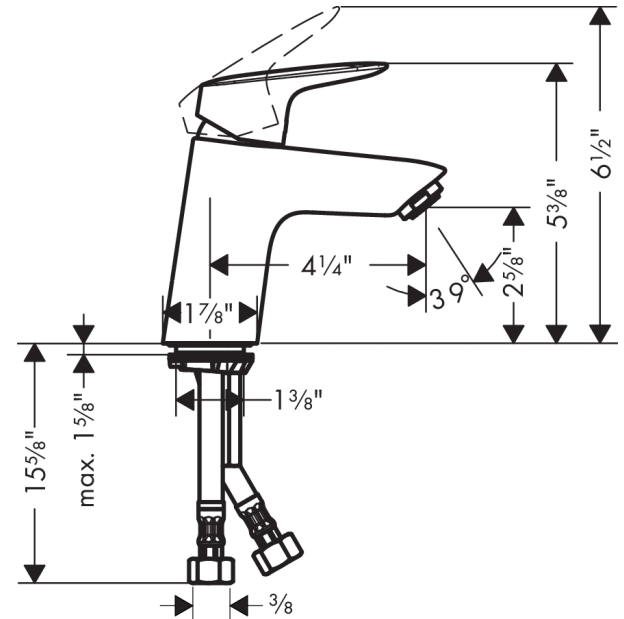

Logis

Logis 70 Single-Hole Faucet without Pop-Up, 1.0 GPM

Finishes : **chrome** Part no. : **71078001**

Description

Features

- Solid brass
- Aerated spray
- Flow: 1.0 GPM
- Ceramic cartridge
- Pop-up assembly not included

Item details

List Price

\$ 148.00

Technology

Compliance

Product image

Scale drawing

Logis

Logis 70 Single-Hole Faucet without Pop-Up, 1.0 GPM

Finishes : **chrome** Part no. : **71078001**

Exploded drawing

Year of production: >07/15

Logis
Logis 70 Single-Hole Faucet without Pop-Up, 1.0 GPM

 Finishes : **chrome** Part no. : **71078001**

Spare parts list

Year of production: >07/15

Pos.	Description	Part no.	Price	PU
1	handle	92224000	-	1
2	screw cover	96338000	-	1
3	flange	97406000	-	1
4	nut	97209000	-	1
5	O-Ring 32x2	98193000	-	1
6	O-ring 35x2	92604000	-	1
7	cartridge, assy	92730000	-	1
8	locking screw for handle	95140000	-	1
9	seal	95008000	-	1
10	adapter for cartridge	98750000	-	1
11	O-Ring 30x2	98186000	-	1
12	escutcheon Ø 66 mm	94353000	-	1
13	screw M8 x 68	97736000	-	1
14	seal	97608000	-	1
15	fixing set	96016000	-	1
16	connection hose 18½" M8x0,75 3/8"	96321001	-	1