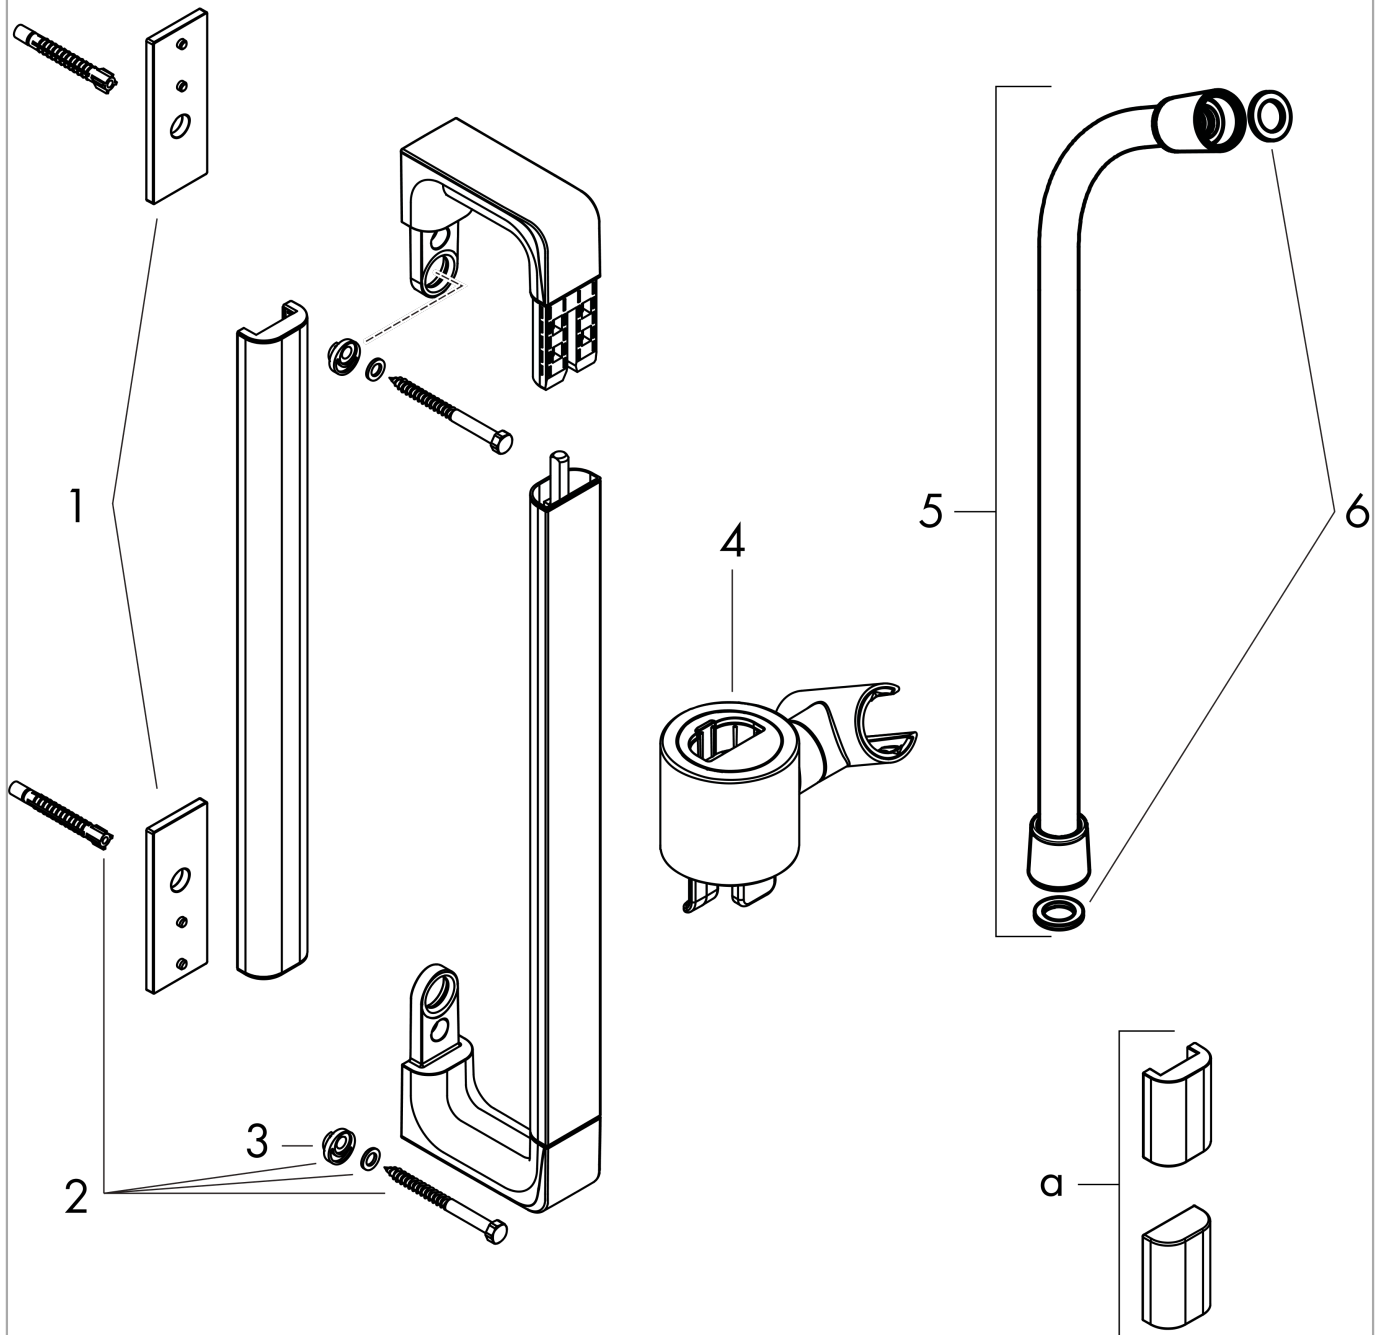

AXOR Citterio E

Axor Citterio E Wallbar, 36"

Finishes : **chrome** Part no. : **36736000**

Description

Features

- Angle-adjustable holder pivots left and right, slides easily and locks in place

Comprised of

List Price \$ 415.00

Design awards

Compliance

Product image

Scale drawing

AXOR Citterio E

Axor Citterio E Wallbar, 36"

Finishes : **chrome** Part no. : **36736000**

Exploded drawing

Year of production: >10/15

AXOR Citterio E
Axor Citterio E Wallbar, 36"
 Finishes : **chrome** Part no. : **36736000**

Spare parts list

Year of production: >10/15

Pos.	Description	Part no.	Price	PU
1	tile-matching-disk	92406000	-	1
2	mounting set	92841000	-	1
3	excentric socket	97604000	-	1
4	support, assy	92726000	-	1
5	shower hose Isiflex'B 1,60 m	28276000	-	1
6	seal	98058000	-	1
a	set of covers	42871000	-	1