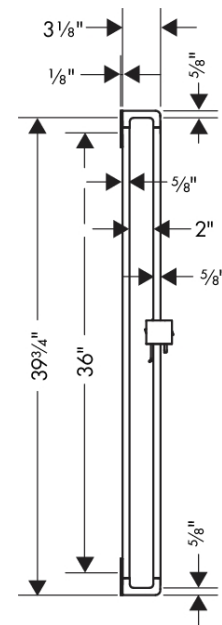

AXOR Citterio E

Axor Citterio E Wallbar, 36"

Finishes : **chrome** Part no. : **36736000**

Description

Features

- Angle-adjustable holder pivots left and right, slides easily and locks in place

Comprised of

- Techniflex 63" Hose (#28276XXX)
- Techniflex Hose, 63" (#28276USA)
- Isiflex shower hose 1.60 m (#28626XXX)

Optional accessories

- Axor Universal Back Covers for Rails (2 Pieces) (#42871XXX)

Item details

List Price \$ 415.00

Design awards

Compliance

Product image

Scale drawing

AXOR Citterio E

Axor Citterio E Wallbar, 36"

Finishes : **chrome** Part no. : **36736000**

Exploded drawing

Year of production: >10/15

AXOR Citterio E
Axor Citterio E Wallbar, 36"
 Finishes : **chrome** Part no. : **36736000**

Spare parts list

Year of production: >10/15

Pos.	Description	Part no.	Price	PU
1	tile-matching-disk	92406000	-	1
2	mounting set	92841000	-	1
3	excentric socket	97604000	-	1
4	support, assy	92726000	-	1
5	shower hose Isiflex'B 1,60 m	28276000	-	1
6	seal	98058000	-	1
a	set of covers	42871000	-	1