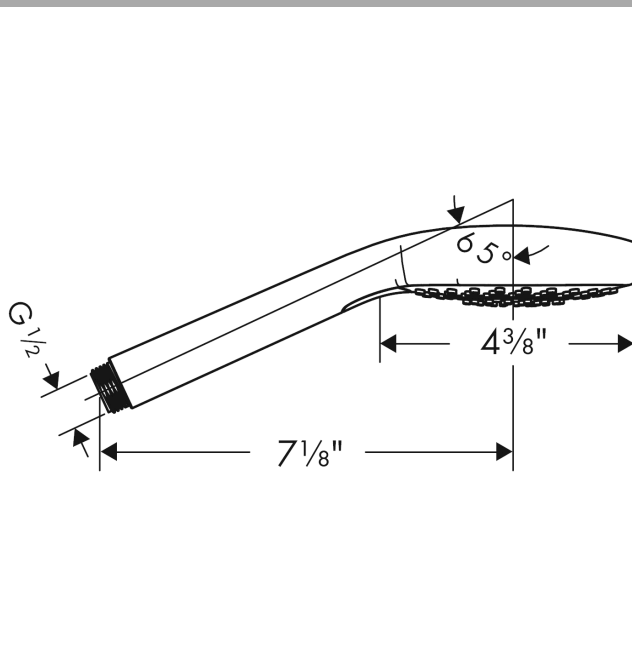

Croma Select E
Croma Select E 110 Vario-Jet Handshower
Finishes : **White/Chrome** Part no. : **26813401**

Description

Features

- Select button for comfortable alternation of spray modes
- 79 no-clog spray channels
- Spray modes: Vario-Jet (3 spray zones of variable intensity)
- Flow: 2.5 GPM
- Easy-to-clean white spray face

Item details

List Price \$ 121.00

Technology

Product image

Scale drawing

Croma Select E
Croma Select E 110 Vario-Jet Handshower
Finishes : **brushed nickel** Part no. : **26813821**

Description

Features

Product image

Scale drawing