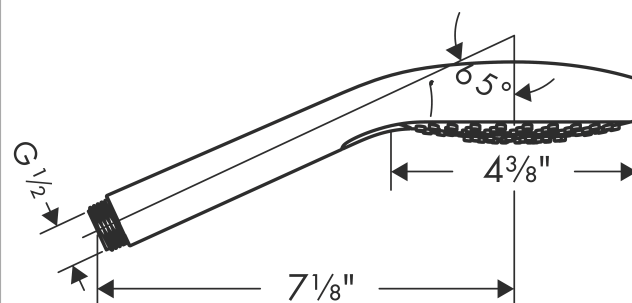

Croma Select S
Croma Select S 110 Vario-Jet Handshower
 Finishes : **white/chrome** Part no. : **26803401**

Description

Features

- Select button for comfortable alternation of spray modes
- 79 no-clog spray channels
- Spray modes: Vario-Jet (spray zones of variable intensity)
- Flow: 2.5 GPM

Item details

List Price \$ 121.00

Technology

Product image

Scale drawing

Croma Select S
Croma Select S 110 Vario-Jet Handshower
 Finishes : **brushed nickel** Part no. : **26803821**

Description

Features

Product image

Scale drawing