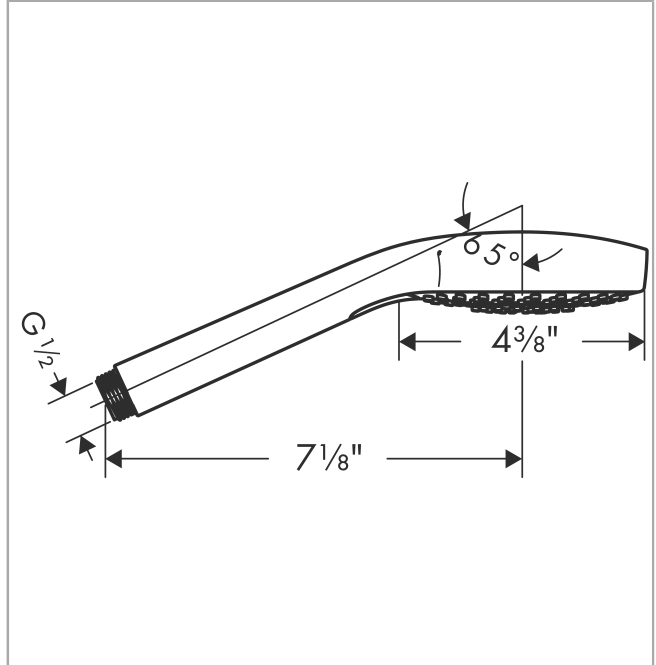

Croma Select S

Croma Select S 110 Green 3-Jet Handshower, 2.0 GPM

Finishes : **white/chrome** Part no. : **26801401**

Description

Features

- Select button for comfortable alternation of spray modes
- 121 no-clog spray channels
- Spray modes: SoftRain, IntenseRain, Pulsating Massage
- Flow: 2.0 GPM

Item details

List Price

\$ 116.00

Technology

Compliance

Product image

Scale drawing

Croma Select S

Croma Select S 110 Green 3-Jet Handshower, 2.0 GPM

Finishes : **brushed nickel** Part no. : **26801821**

Description

Features

- Select button for comfortable alternation of spray modes
- 121 no-clog spray channels
- Spray modes: SoftRain, IntenseRain, Pulsating Massage
- Flow: 2.0 GPM