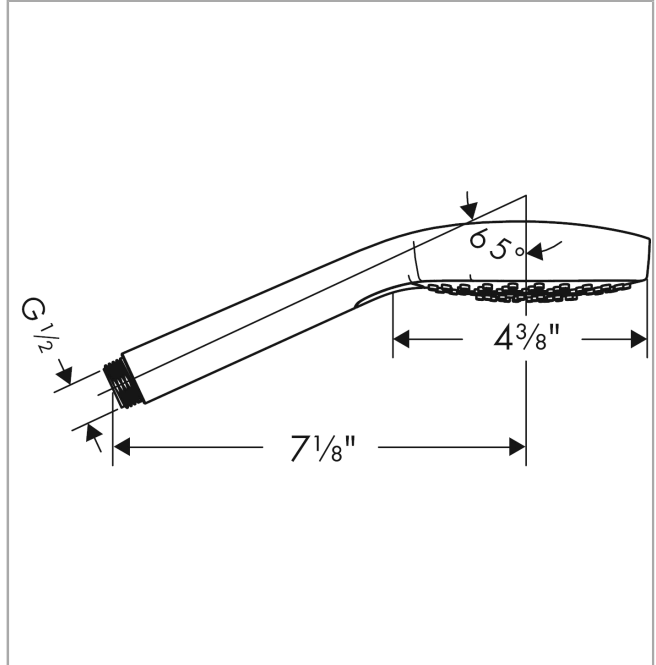

Croma Select E

Croma Select E 110 Green 3#Jet Handshower, 2.0 GPM

Finishes : **white/chrome** Part no. : **26811401**

Description

Features

- Select button for comfortable alternation of spray modes
- 121 no-clog spray channels
- Spray modes: SoftRain, IntenseRain, Massage
- Flow: 2.0 GPM

Item details

List Price \$ 120.00

Technology

Compliance

Product image

Scale drawing

Croma Select E
Croma Select E 110 Green 3#Jet Handshower, 2.0 GPM
 Finishes : **brushed nickel** Part no. : **26811821**

Description

Product image

Scale drawing