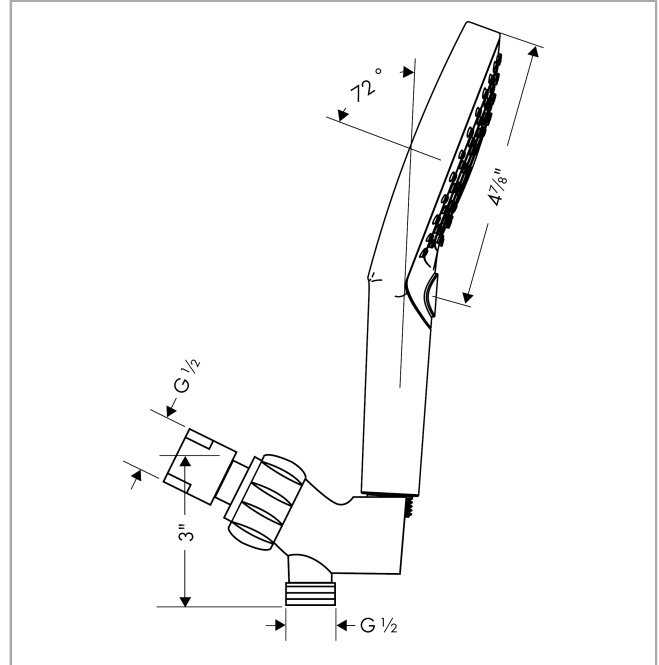

Scale drawing