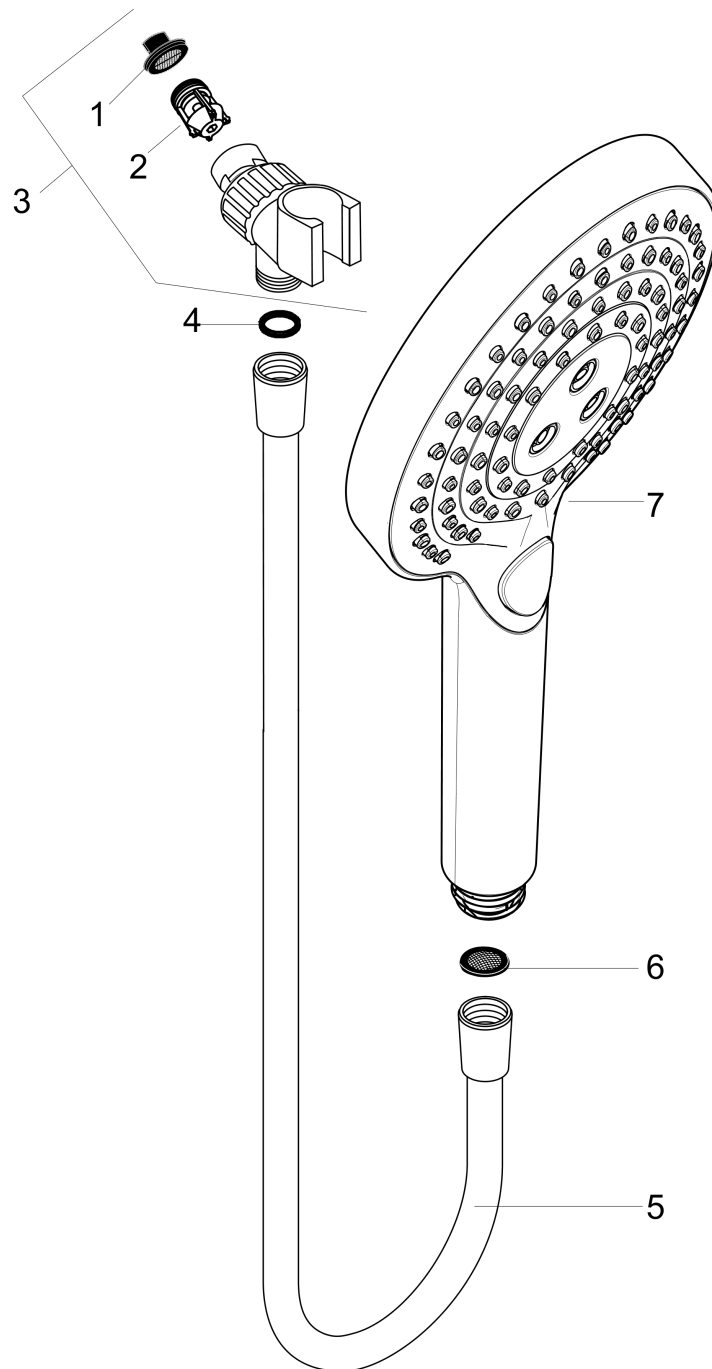

Spare parts list

Year of production: >04/15

Pos.	Description	Part no.	Price	PU
1	filter packing	88649000	-	1
2	non return valve	95699000	-	1
3	shower holder	06505003	-	1
4	seal	98058000	-	1
5	shower hose 1,60 m	28276003	-	1
6	filter packing	94246000	-	1
7	handshower	26531401	-	1

Raindance Select S
Raindance Select S 120 AIR 3-Jet Handshower Set
 Finishes : **brushed nickel** Part no. : **04542820**

Description

Features

- Spray modes: Rain, RainAir, WhirlAir
- Select button for comfortable alternation of spray modes
- 30° adjustment
- Flow: 2.5 GPM

Product image

Scale drawing

Raindance Select S
Raindance Select S 120 AIR 3-Jet Handshower Set
Finishes : **brushed nickel** Part no. : **04542820**

Exploded drawing

Year of production: >04/15

Raindance Select S
Raindance Select S 120 AIR 3-Jet Handshower Set
 Finishes : **brushed nickel** Part no. : **04542820**

Spare parts list

Year of production: >04/15

Pos.	Description	Part no.	Price	PU
1	filter packing	88649000	-	1
2	non return valve	95699000	-	1
3	shower holder	06505823	-	1
4	seal	98058000	-	1
5	shower hose 1,60 m	28276823	-	1
6	filter packing	94246000	-	1
7	handshower	26531821	-	1