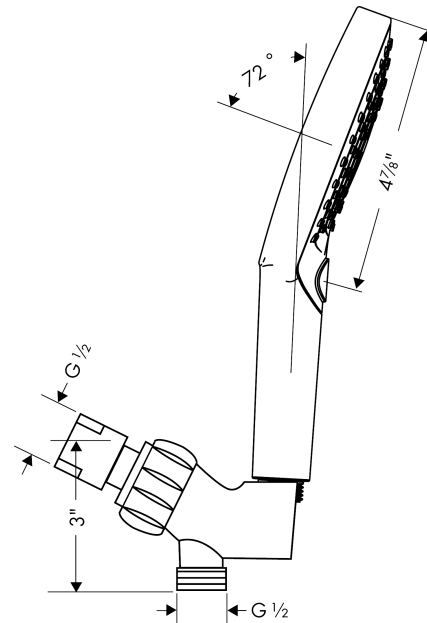

Scale drawing