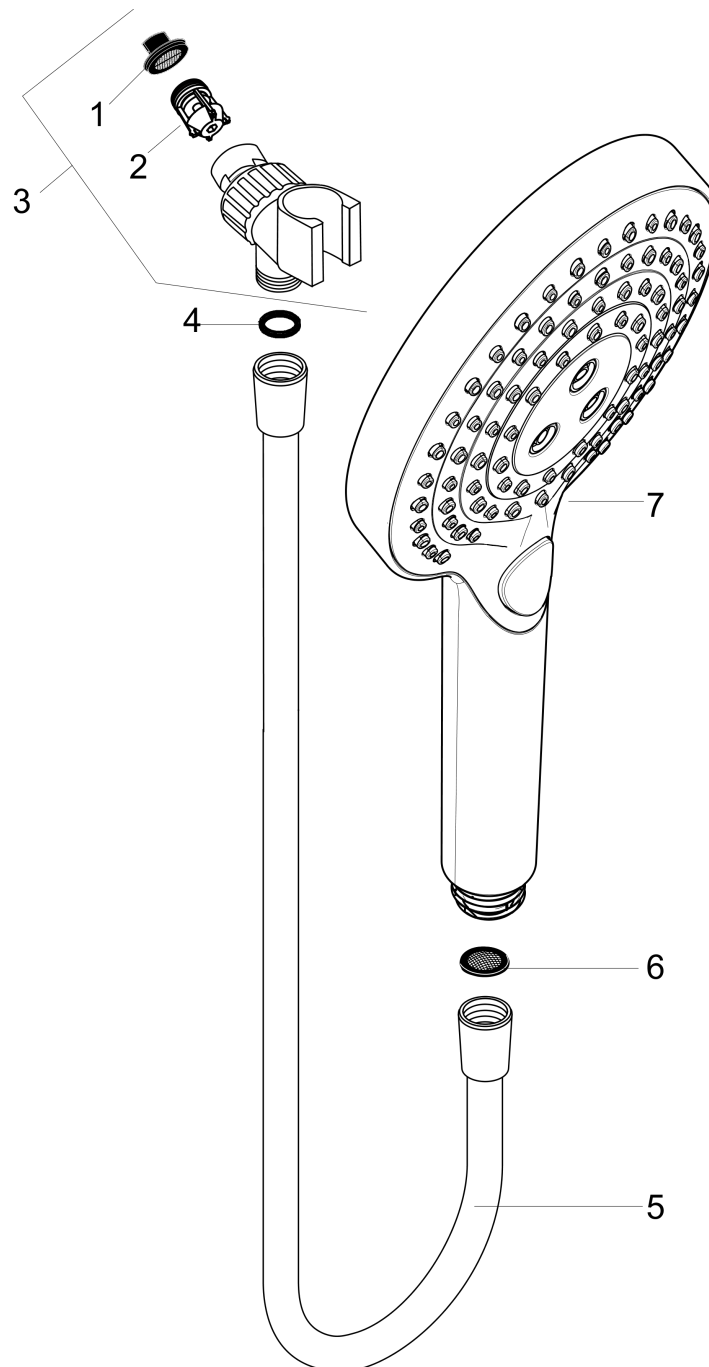

Raindance Select S
Raindance Select S 120 AIR 3-Jet Handshower Set
 Finishes : **chrome** Part no. : **04542000**

Description

Features

- Spray modes: Rain, RainAir, WhirlAir
- Select button for comfortable alternation of spray modes
- 30° adjustment
- Flow: 2.5 GPM

Raindance Select S
Raindance Select S 120 AIR 3-Jet Handshower Set
 Finishes : **white/chrome** Part no. : **04542400**

Description

Features

- Spray modes: Rain, RainAir, WhirlAir
- Select button for comfortable alternation of spray modes
- 30° adjustment
- Flow: 2.5 GPM

Product image

Scale drawing

Raindance Select S
Raindance Select S 120 AIR 3-Jet Handshower Set
Finishes : **white/chrome** Part no. : **04542400**

Exploded drawing

Year of production: >04/15

Raindance Select S
Raindance Select S 120 AIR 3-Jet Handshower Set
 Finishes : **white/chrome** Part no. : **04542400**

Spare parts list

Year of production: >04/15

Pos.	Description	Part no.	Price	PU
1	filter packing	88649000	-	1
2	non return valve	95699000	-	1
3	shower holder	06505003	-	1
4	seal	98058000	-	1
5	shower hose 1,60 m	28276003	-	1
6	filter packing	94246000	-	1
7	handshower	26531401	-	1