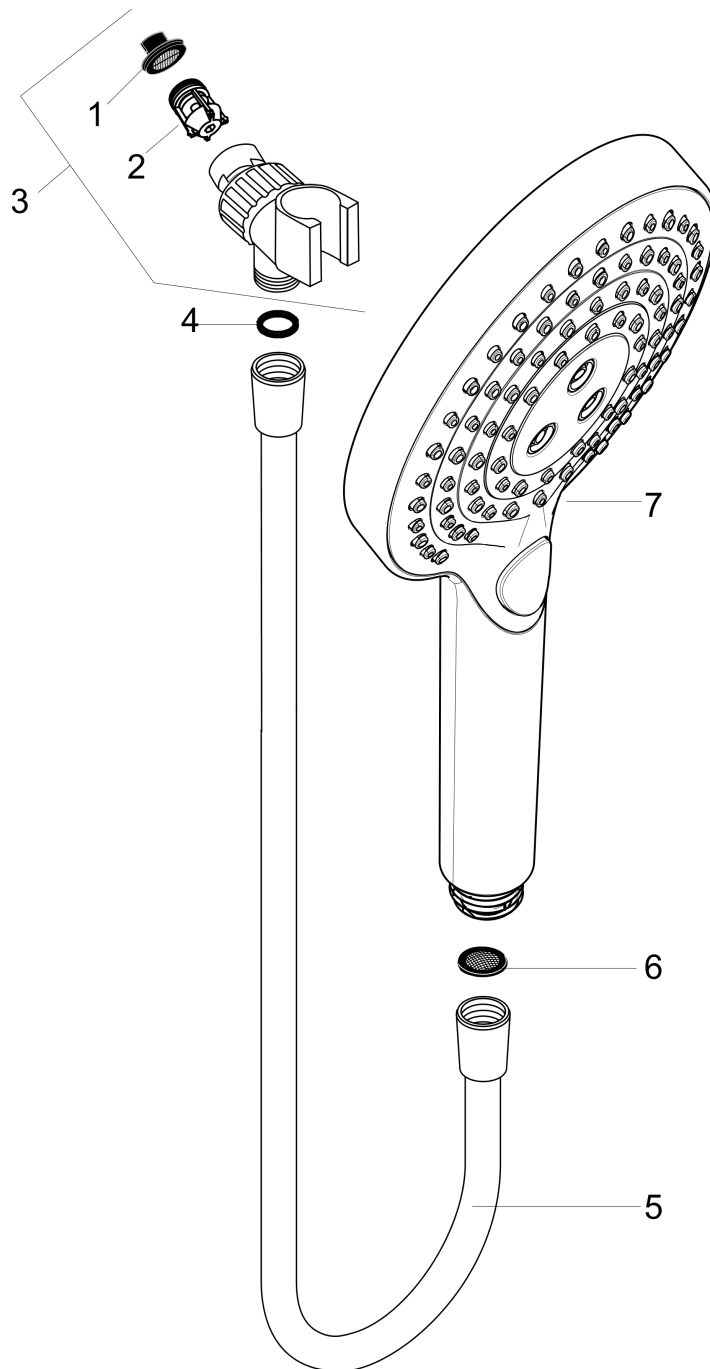

Raindance Select S
Raindance Select S 120 AIR 3-Jet Handshower Set
 Finishes : **chrome** Part no. : **04542000**

Description

Features

- Spray modes: Rain, RainAir, WhirlAir
- Select button for comfortable alternation of spray modes
- 30° adjustment
- Flow: 2.5 GPM

Product image

Scale drawing

Raindance Select S
Raindance Select S 120 AIR 3-Jet Handshower Set
Finishes : **chrome** Part no. : **04542000**

Exploded drawing

Year of production: >04/15

Raindance Select S
Raindance Select S 120 AIR 3-Jet Handshower Set
 Finishes : **chrome** Part no. : **04542000**

Spare parts list

Year of production: >04/15

Pos.	Description	Part no.	Price	PU
1	filter packing	88649000	-	1
2	non return valve	95699000	-	1
3	shower holder	06505003	-	1
4	seal	98058000	-	1
5	shower hose 1,60 m	28276003	-	1
6	filter packing	94246000	-	1
7	handshower	26531001	-	1

Raindance Select S
Raindance Select S 120 AIR 3-Jet Handshower Set
 Finishes : **white/chrome** Part no. : **04542400**

Description

Features

- Spray modes: Rain, RainAir, WhirlAir
- Select button for comfortable alternation of spray modes
- 30° adjustment
- Flow: 2.5 GPM