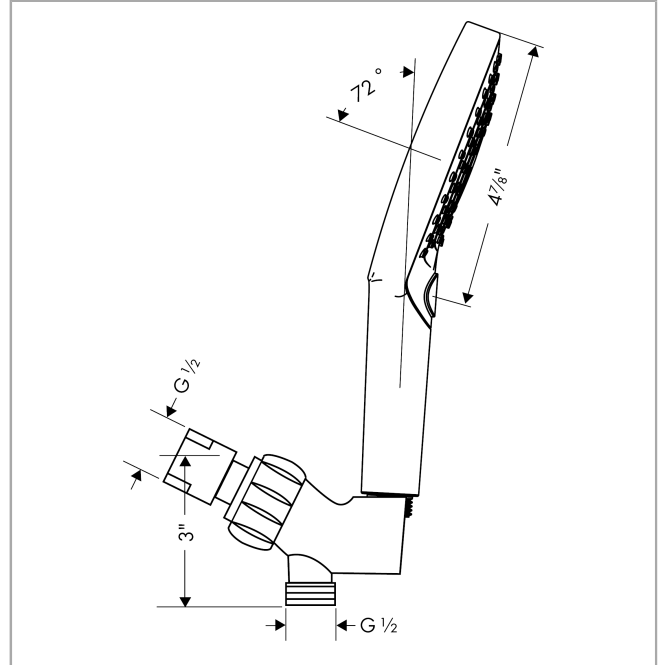

Scale drawing