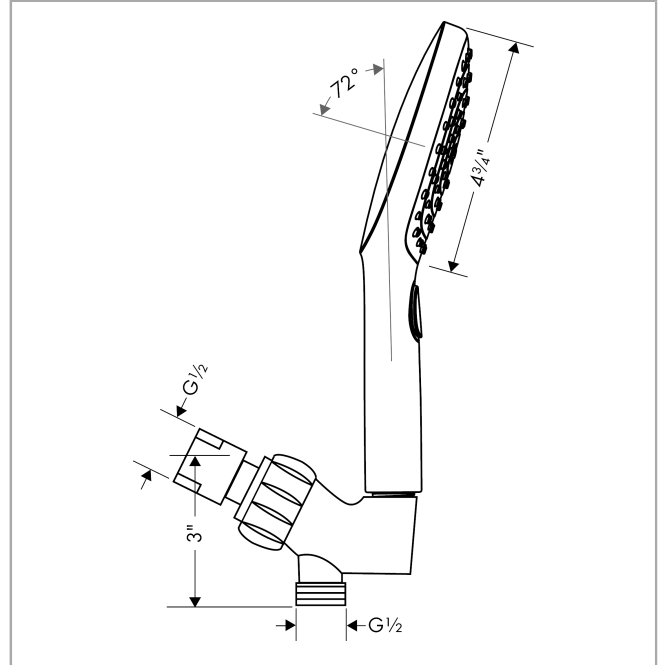

Comprised of

- Raindance Select E 120 AIR 3-Jet Handshower (#26521USA)
- Techniflex Hose, 63" (#28276USA)
- Showerarm Mount for Handshower (#06505DZR)

Item details

List Price \$ 280.00

Technology

Compliance

Product image

Scale drawing

Raindance Select E
Raindance Select E 120 AIR 3-Jet Handshower Set
Finishes : **brushed nickel** Part no. : **04541820**

Exploded drawing

Year of production: >04/15

Raindance Select E
Raindance Select E 120 AIR 3-Jet Handshower Set
 Finishes : **brushed nickel** Part no. : **04541820**