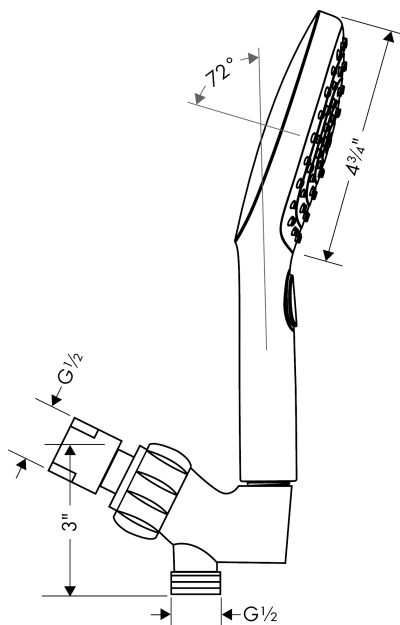

Scale drawing