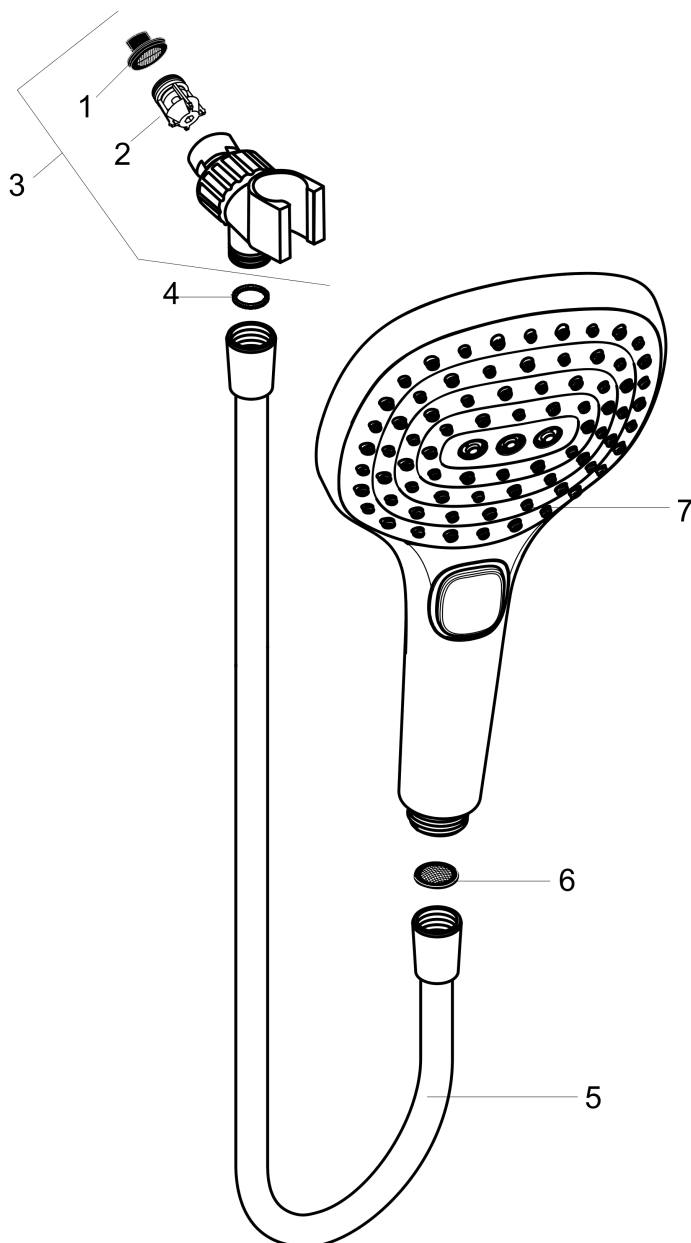

Raindance Select E
Raindance Select E 120 AIR 3-Jet Handshower Set
 Finishes : **brushed nickel** Part no. : **04541820**

Description

Features

- Spray modes: Rain, RainAir, WhirlAir
- Select button for comfortable alternation of spray modes
- 30° adjustment
- Flow: 2.5 GPM

Comprised of

- Raindance Select E 120 AIR 3-Jet Handshower (#26521USA)
- Techniflex Hose, 63" (#28276USA)
- Showerarm Mount for Handshower (#06505DZR)

Item details

List Price \$ 280.00

Technology

Compliance

Product image

Scale drawing

Raindance Select E
Raindance Select E 120 AIR 3-Jet Handshower Set
Finishes : **brushed nickel** Part no. : **04541820**

Exploded drawing

Year of production: >04/15

Raindance Select E
Raindance Select E 120 AIR 3-Jet Handshower Set
 Finishes : **brushed nickel** Part no. : **04541820**

Spare parts list

Year of production: >04/15

Pos.	Description	Part no.	Price	PU
1	filter packing	88649000	-	1
2	non return valve	95699000	-	1
3	shower holder	06505823	-	1
4	seal	98058000	-	1
5	shower hose 1,60 m	28276823	-	1
6	filter packing	94246000	-	1
7	-	26521821	-	1