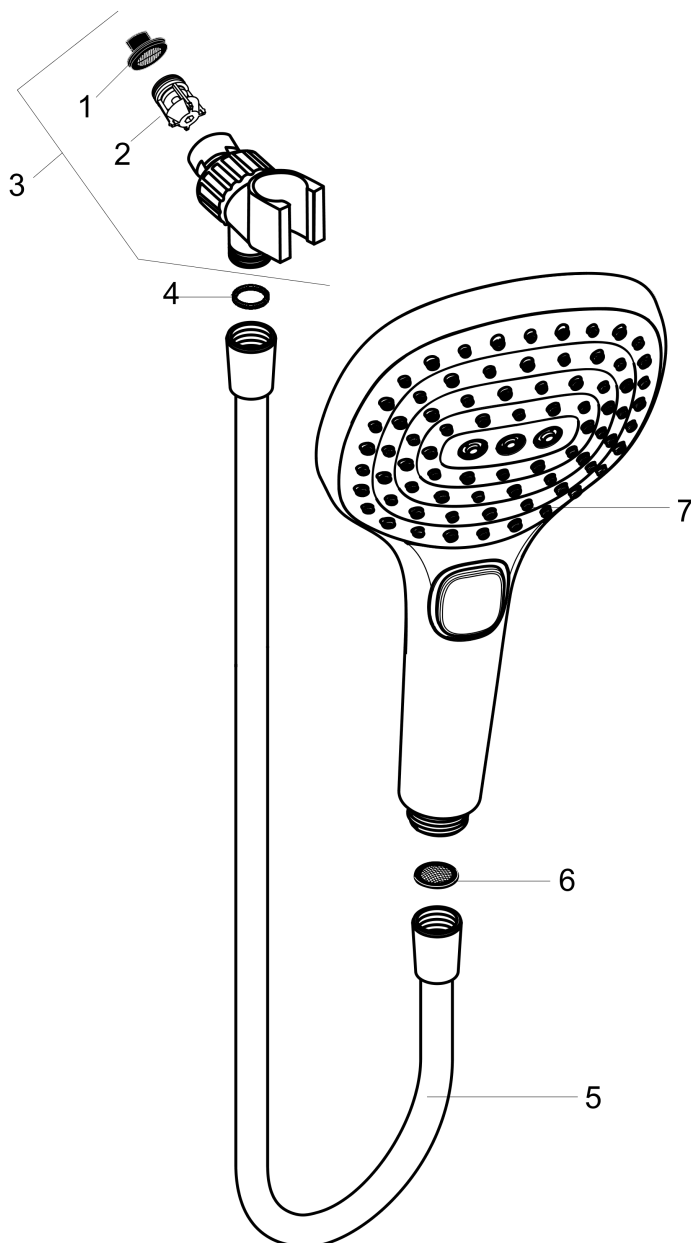

Raindance Select E
Raindance Select E 120 AIR 3-Jet Handshower Set
 Finishes : **white/chrome** Part no. : **04541400**

Description

Features

- Spray modes: Rain, RainAir, WhirlAir
- Select button for comfortable alternation of spray modes
- 30° adjustment
- Flow: 2.5 GPM

Comprised of

- Raindance Select E 120 AIR 3-Jet Handshower (#26521USA)
- Techniflex Hose, 63" (#28276USA)
- Showerarm Mount for Handshower (#06505DZR)

Item details

List Price \$ 210.00

Technology

Compliance

Product image

Scale drawing

Raindance Select E
Raindance Select E 120 AIR 3-Jet Handshower Set
Finishes : **white/chrome** Part no. : **04541400**

Exploded drawing

Year of production: >04/15

Raindance Select E
Raindance Select E 120 AIR 3-Jet Handshower Set
 Finishes : **white/chrome** Part no. : **04541400**

Raindance Select E
Raindance Select E 120 AIR 3-Jet Handshower Set
 Finishes : **brushed nickel** Part no. : **04541820**

Description

Features

- Spray modes: Rain, RainAir, WhirlAir
- Select button for comfortable alternation of spray modes
- 30° adjustment
- Flow: 2.5 GPM