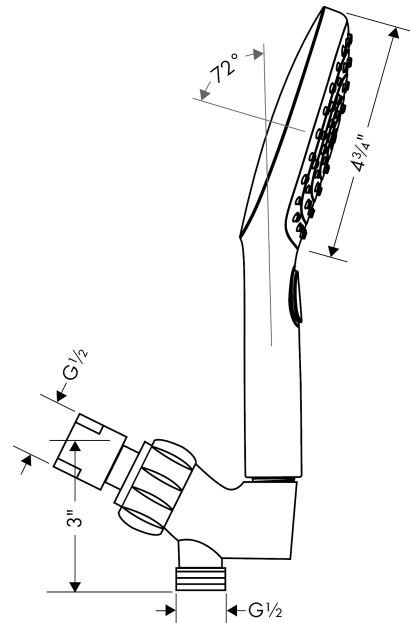

Scale drawing