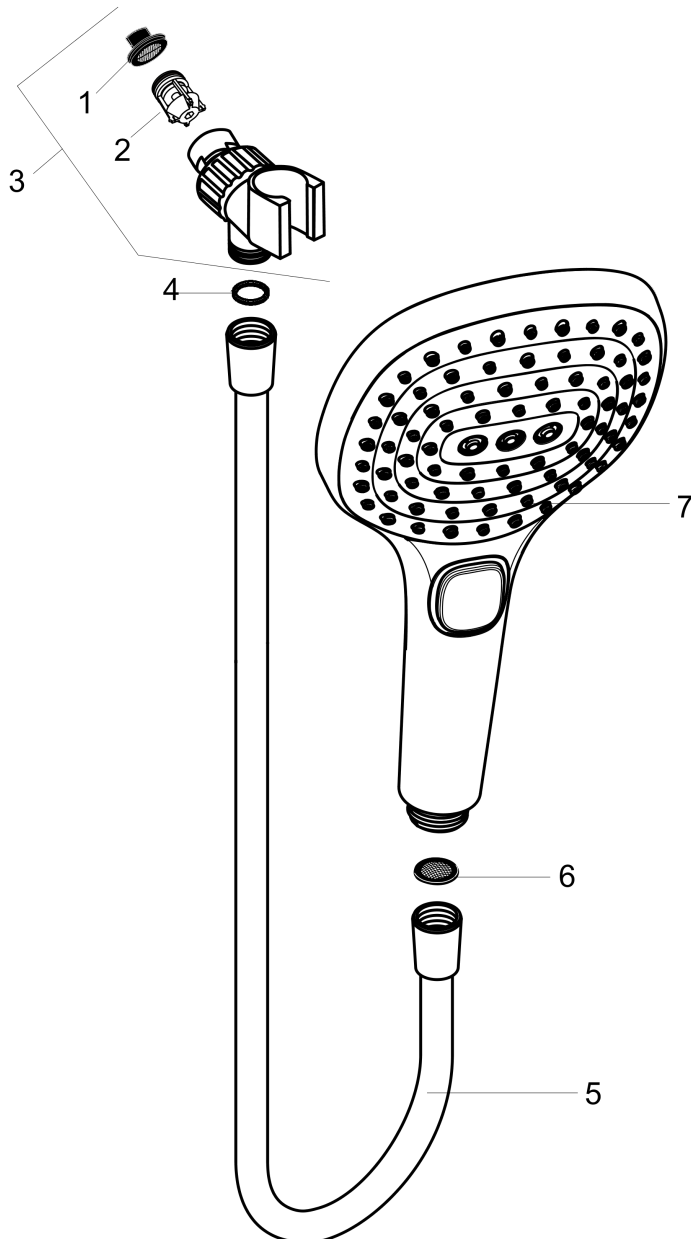

Raindance Select E
Raindance Select E 120 AIR 3-Jet Handshower Set
 Finishes : **chrome** Part no. : **04541000**

Description

Features

- Spray modes: Rain, RainAir, WhirlAir
- Select button for comfortable alternation of spray modes
- 30° adjustment
- Flow: 2.5 GPM

Product image

Scale drawing

Raindance Select E
Raindance Select E 120 AIR 3-Jet Handshower Set
Finishes : **chrome** Part no. : **04541000**

Exploded drawing

Year of production: >04/15

Raindance Select E
Raindance Select E 120 AIR 3-Jet Handshower Set
 Finishes : **chrome** Part no. : **04541000**

Spare parts list

Year of production: >04/15

Pos.	Description	Part no.	Price	PU
1	filter packing	88649000	-	1
2	non return valve	95699000	-	1
3	shower holder	06505003	-	1
4	seal	98058000	-	1
5	shower hose 1,60 m	28276003	-	1
6	filter packing	94246000	-	1
7	-	26521401	-	1

Raindance Select E
Raindance Select E 120 AIR 3-Jet Handshower Set
 Finishes : **white/chrome** Part no. : **04541400**

Description

Features

- Spray modes: Rain, RainAir, WhirlAir
- Select button for comfortable alternation of spray modes
- 30° adjustment
- Flow: 2.5 GPM