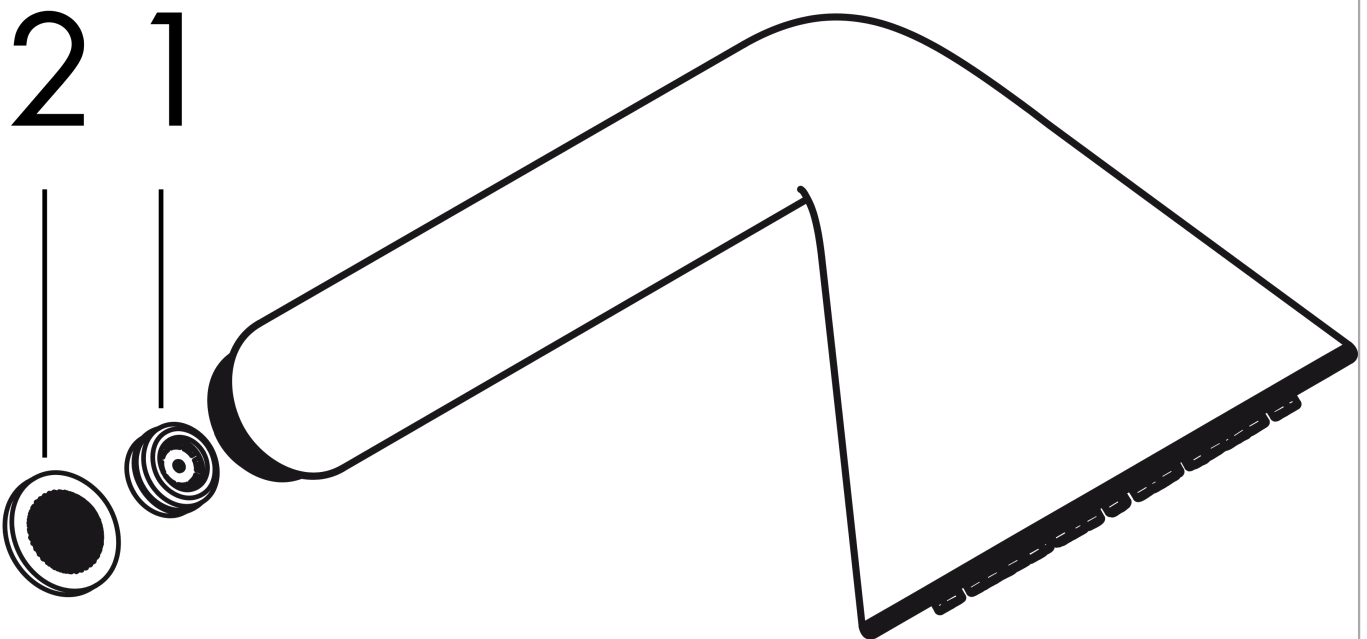

AXOR Showers/Front

Axor 1-Jet Handshower designed by Front

Finishes : **chrome** Part no. : **26025000**

Exploded drawing

Year of production: >12/12

AXOR Showers/Front

Axor 1-Jet Handshower designed by Front

Finishes : **chrome**   Part no. : **26025000**

Spare parts list

Year of production: >12/12

Pos.	Description	Part no.	Price	PU
1	flow limiter (9 l/min)	95659000	-	1
2	filter packing	94246000	-	1