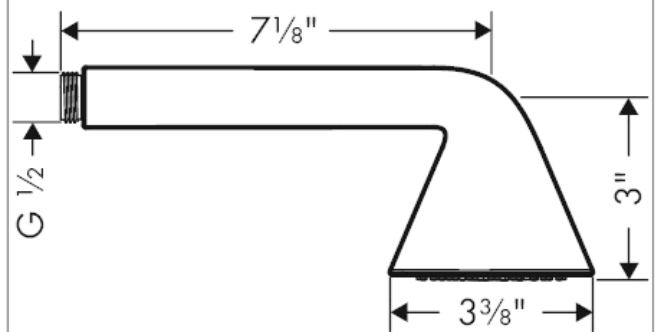

Scale drawing