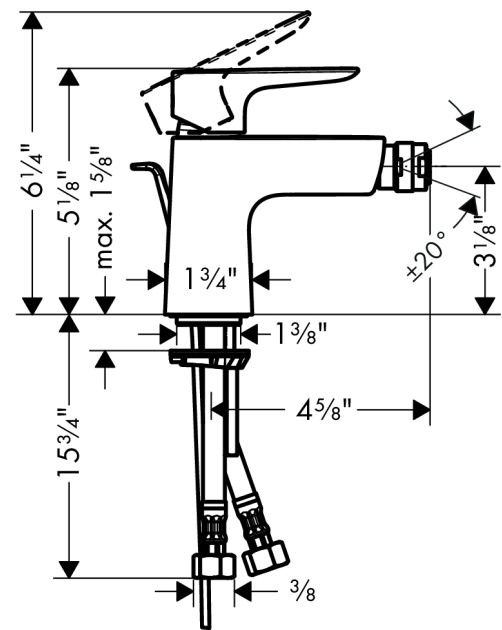

Talis E
Talis E Single-Hole Bidet Faucet
 Finishes : **chrome** Part no. : **71720001**

Description

Features

- Pivoting aerator
- Ceramic cartridge
- Includes pop-up assembly

Item details

List Price \$ 174.00

Compliance

Product image

Scale drawing

Talis E
Talis E Single-Hole Bidet Faucet
Finishes : **chrome** Part no. : **71720001**

Exploded drawing

Year of production: >10/16

Talis E
Talis E Single-Hole Bidet Faucet
 Finishes : **chrome** Part no. : **71720001**

Spare parts list

Year of production: >10/16

Pos.	Description	Part no.	Price	PU
1	handle	92687000	-	1
2	screw cover	95704000	-	1
3	flange	92625000	-	1
4	nut	92689000	-	1
5	O-ring 25x1,5	98146000	-	1
6	O-ring 27x1,5	92527000	-	1
7	cartridge, assy	97685000	-	1
8	seal	98865000	-	1
9	adapter for cartridge	98866000	-	1
10	O-ring 23x2	98398000	-	1
11	ball joint	96050000	-	1
12	aerator M24x1 (5 l/min)	95379000	-	1
13	seal Ø 42	98722000	-	1
14	fixing set	96016000	-	1
15	connection hose 18½" M8x0,75 3/8"	96321001	-	1
16	O-ring 7x1,5	98422000	-	1
17	pull rod	96657000	-	1
a	pop up waste	88509000	-	1

Finishes : **brushed nickel** Part no. : **71720821**

Spare parts list

Year of production: >10/16

Pos.	Description	Part no.	Price	PU
1	handle	92687820	-	1
2	screw cover	95704000	-	1
3	flange	92625820	-	1
4	nut	92689000	-	1
5	O-ring 25x1,5	98146000	-	1
6	O-ring 27x1,5	92527000	-	1
7	cartridge, assy	95973001	-	1
8	seal	98865000	-	1
9	adapter for cartridge	98866000	-	1
10	O-ring 23x2	98398000	-	1
11	ball joint	96050820	-	1
12	aerator M24x1 (5 l/min)	95379820	-	1
13	seal Ø 42	98722000	-	1
14	fixing set	96016000	-	1
15	connection hose 18½" M8x0,75 3/8"	96321001	-	1
16	O-ring 7x1,5	98422000	-	1
17	pull rod	96657820	-	1
a	pop up waste	88509820	-	1
b	screw M8 x 68	97736000	-	1