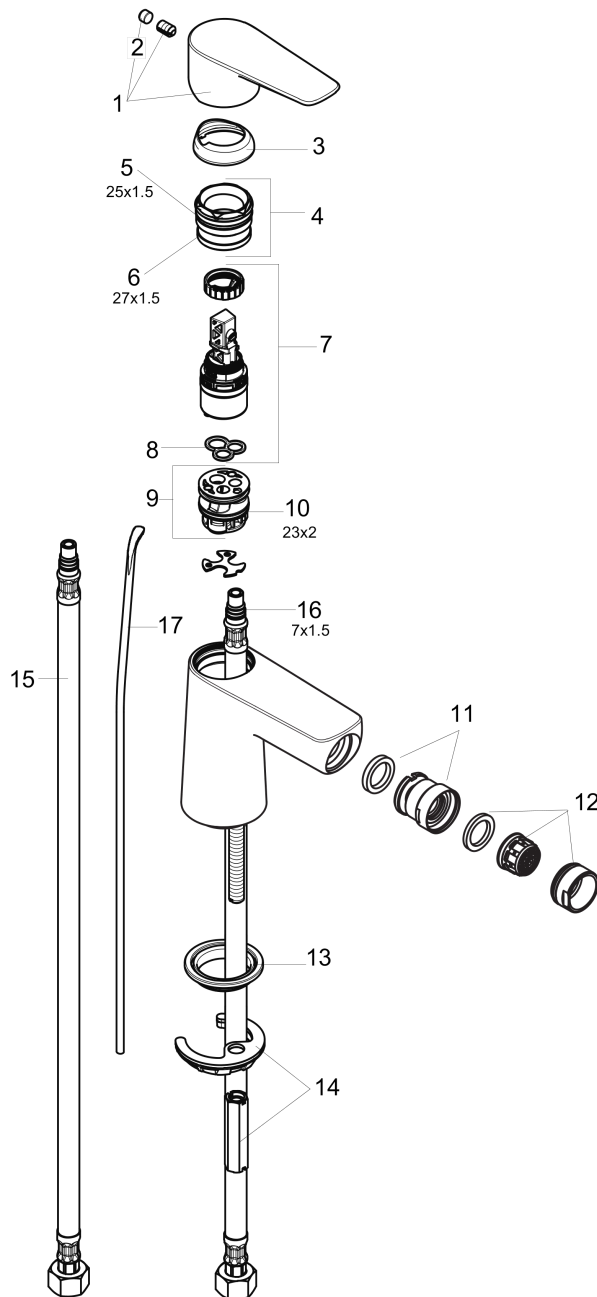

Spare parts list

Year of production: >10/16

Pos.	Description	Part no.	Price	PU
1	handle	92687000	-	1
2	screw cover	95704000	-	1
3	flange	92625000	-	1
4	nut	92689000	-	1
5	O-ring 25x1,5	98146000	-	1
6	O-ring 27x1,5	92527000	-	1
7	cartridge, assy	97685000	-	1
8	seal	98865000	-	1
9	adapter for cartridge	98866000	-	1
10	O-ring 23x2	98398000	-	1
11	ball joint	96050000	-	1
12	aerator M24x1 (5 l/min)	95379000	-	1
13	seal Ø 42	98722000	-	1
14	fixing set	96016000	-	1
15	connection hose 18½" M8x0,75 3/8"	96321001	-	1
16	O-ring 7x1,5	98422000	-	1
17	pull rod	96657000	-	1
a	pop up waste	88509000	-	1

Talis E

Talis E Single-Hole Bidet Faucet

Finishes : **brushed nickel** Part no. : **71720821**

Description

Features

- Pivoting aerator
- Ceramic cartridge
- Includes pop-up assembly

Item details

List Price \$ 217.00

Compliance

Product image

Scale drawing

Talis E
Talis E Single-Hole Bidet Faucet
Finishes : **brushed nickel** Part no. : **71720821**

Exploded drawing

Year of production: >10/16

Talis E

Talis E Single-Hole Bidet Faucet

Finishes : **brushed nickel** Part no. : **71720821**

Spare parts list

Year of production: >10/16

Pos.	Description	Part no.	Price	PU
1	handle	92687820	-	1
2	screw cover	95704000	-	1
3	flange	92625820	-	1
4	nut	92689000	-	1
5	O-ring 25x1,5	98146000	-	1
6	O-ring 27x1,5	92527000	-	1
7	cartridge, assy	95973001	-	1
8	seal	98865000	-	1
9	adapter for cartridge	98866000	-	1
10	O-ring 23x2	98398000	-	1
11	ball joint	96050820	-	1
12	aerator M24x1 (5 l/min)	95379820	-	1
13	seal Ø 42	98722000	-	1
14	fixing set	96016000	-	1
15	connection hose 18½" M8x0,75 3/8"	96321001	-	1
16	O-ring 7x1,5	98422000	-	1
17	pull rod	96657820	-	1
a	pop up waste	88509820	-	1
b	screw M8 x 68	97736000	-	1