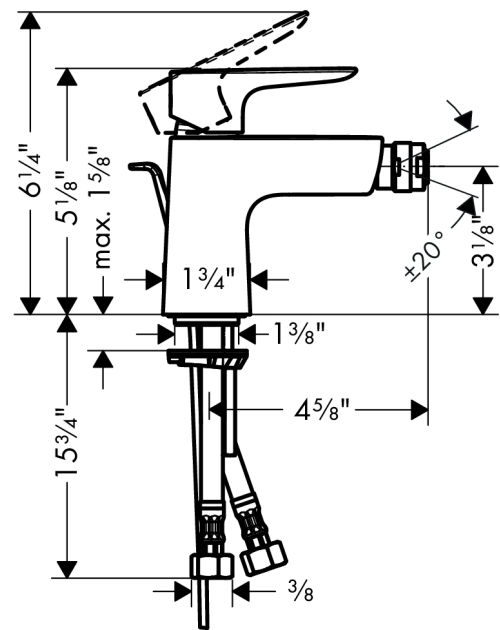

Spare parts list

Year of production: >10/16

Pos.	Description	Part no.	Price	PU
1	handle	92687000	-	1
2	screw cover	95704000	-	1
3	flange	92625000	-	1
4	nut	92689000	-	1
5	O-ring 25x1,5	98146000	-	1
6	O-ring 27x1,5	92527000	-	1
7	cartridge, assy	97685000	-	1
8	seal	98865000	-	1
9	adapter for cartridge	98866000	-	1
10	O-ring 23x2	98398000	-	1
11	ball joint	96050000	-	1
12	aerator M24x1 (5 l/min)	95379000	-	1
13	seal Ø 42	98722000	-	1
14	fixing set	96016000	-	1
15	connection hose 18½" M8x0,75 3/8"	96321001	-	1
16	O-ring 7x1,5	98422000	-	1
17	pull rod	96657000	-	1
a	pop up waste	88509000	-	1

Talis E

Talis E Single-Hole Bidet Faucet

Finishes : **brushed nickel** Part no. : **71720821**

Description

Features

- Pivoting aerator
- Ceramic cartridge
- Includes pop-up assembly

Item details

List Price \$ 217.00

Compliance

Product image

Scale drawing

Talis E
Talis E Single-Hole Bidet Faucet
Finishes : **brushed nickel** Part no. : **71720821**

Exploded drawing

Year of production: >10/16

Talis E

Talis E Single-Hole Bidet Faucet

Finishes : **brushed nickel** Part no. : **71720821**

Spare parts list

Year of production: >10/16

Pos.	Description	Part no.	Price	PU
1	handle	92687820	-	1
2	screw cover	95704000	-	1
3	flange	92625820	-	1
4	nut	92689000	-	1
5	O-ring 25x1,5	98146000	-	1
6	O-ring 27x1,5	92527000	-	1
7	cartridge, assy	95973001	-	1
8	seal	98865000	-	1
9	adapter for cartridge	98866000	-	1
10	O-ring 23x2	98398000	-	1
11	ball joint	96050820	-	1
12	aerator M24x1 (5 l/min)	95379820	-	1
13	seal Ø 42	98722000	-	1
14	fixing set	96016000	-	1
15	connection hose 18½" M8x0,75 3/8"	96321001	-	1
16	O-ring 7x1,5	98422000	-	1
17	pull rod	96657820	-	1
a	pop up waste	88509820	-	1
b	screw M8 x 68	97736000	-	1