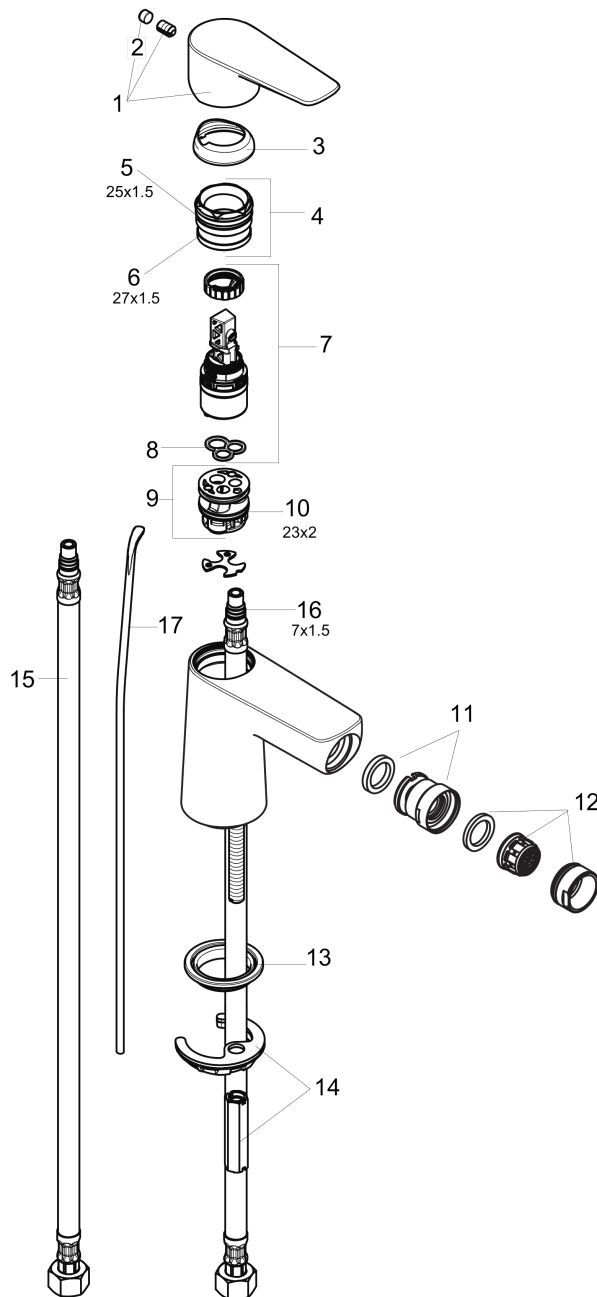

Compliance

Product image

Scale drawing

Talis E
Talis E Single-Hole Bidet Faucet
Finishes : **chrome** Part no. : **71720001**

Exploded drawing

Year of production: >10/16

Talis E
Talis E Single-Hole Bidet Faucet
 Finishes : **chrome** Part no. : **71720001**

Spare parts list

Year of production: >10/16

Pos.	Description	Part no.	Price	PU
1	handle	92687000	-	1
2	screw cover	95704000	-	1
3	flange	92625000	-	1
4	nut	92689000	-	1
5	O-ring 25x1,5	98146000	-	1
6	O-ring 27x1,5	92527000	-	1
7	cartridge, assy	97685000	-	1
8	seal	98865000	-	1
9	adapter for cartridge	98866000	-	1
10	O-ring 23x2	98398000	-	1
11	ball joint	96050000	-	1
12	aerator M24x1 (5 l/min)	95379000	-	1
13	seal Ø 42	98722000	-	1
14	fixing set	96016000	-	1
15	connection hose 18½" M8x0,75 3/8"	96321001	-	1
16	O-ring 7x1,5	98422000	-	1
17	pull rod	96657000	-	1
a	pop up waste	88509000	-	1

Compliance

Product image

Scale drawing

Talis E
Talis E Single-Hole Bidet Faucet
Finishes : **brushed nickel** Part no. : **71720821**

Exploded drawing

Year of production: >10/16

Talis E

Talis E Single-Hole Bidet Faucet

Finishes : **brushed nickel** Part no. : **71720821**

Spare parts list

Year of production: >10/16

Pos.	Description	Part no.	Price	PU
1	handle	92687820	-	1
2	screw cover	95704000	-	1
3	flange	92625820	-	1
4	nut	92689000	-	1
5	O-ring 25x1,5	98146000	-	1
6	O-ring 27x1,5	92527000	-	1
7	cartridge, assy	95973001	-	1
8	seal	98865000	-	1
9	adapter for cartridge	98866000	-	1
10	O-ring 23x2	98398000	-	1
11	ball joint	96050820	-	1
12	aerator M24x1 (5 l/min)	95379820	-	1
13	seal Ø 42	98722000	-	1
14	fixing set	96016000	-	1
15	connection hose 18½" M8x0,75 3/8"	96321001	-	1
16	O-ring 7x1,5	98422000	-	1
17	pull rod	96657820	-	1
a	pop up waste	88509820	-	1
b	screw M8 x 68	97736000	-	1