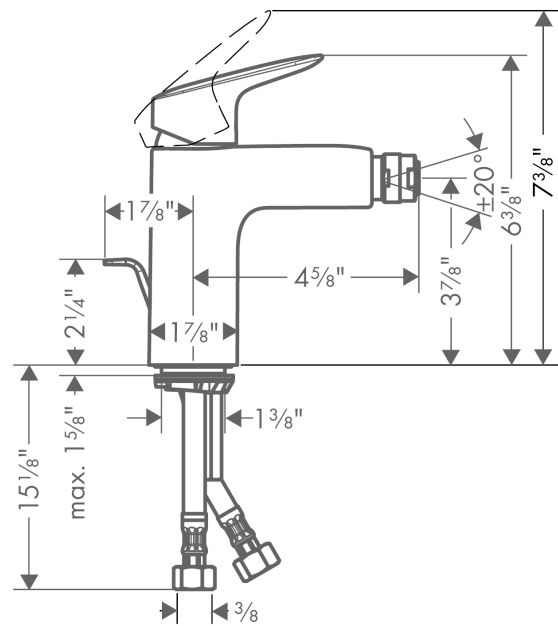

Year of production: >07/15

Logis

Logis Single-Hole Bidet Faucet

Finishes : **chrome** Part no. : **71200001**

Spare parts list

Year of production: >07/15

Pos.	Description	Part no.	Price	PU
1	handle	92224000	-	1
2	screw cover	96338000	-	1
3	flange	97406000	-	1
4	nut	97209000	-	1
5	O-Ring 32x2	98193000	-	1
6	O-ring 35x2	92604000	-	1
7	cartridge, assy	92730000	-	1
8	locking screw for handle	95140000	-	1
9	seal	95008000	-	1
10	adapter for cartridge	98750000	-	1
11	O-Ring 30x2	98186000	-	1
12	ball joint	92036000	-	1
13	aerator M24x1 (7 l/min)	13912000	-	1
14	screw M8 x 68	97736000	-	1
15	seal	97608000	-	1
16	fixing set	96016000	-	1
17	connection hose 18½" M8x0,75 3/8"	96321001	-	1
18	pull rod	96657000	-	1
a	pop up waste	88509000	-	1

Logis

Logis Single-Hole Bidet Faucet

Finishes : **brushed nickel** Part no. : **71200821**

Description

Features

- Pivoting aerator
- Ceramic cartridge
- Includes pop-up assembly

Item details

List Price \$ 208.00

Compliance

Product image

Scale drawing

Logis

Logis Single-Hole Bidet Faucet

Finishes : **brushed nickel** Part no. : **71200821**

Exploded drawing

Year of production: >07/15

Logis

Logis Single-Hole Bidet Faucet

Finishes : **brushed nickel** Part no. : **71200821**

Spare parts list

Year of production: >07/15

Pos.	Description	Part no.	Price	PU
1	handle	92224820	-	1
2	screw cover	96338000	-	1
3	flange	97406820	-	1
4	nut	97209000	-	1
5	O-Ring 32x2	98193000	-	1
6	O-ring 35x2	92604000	-	1
7	cartridge, assy	92730000	-	1
8	locking screw for handle	95140000	-	1
9	seal	95008000	-	1
10	adapter for cartridge	98750000	-	1
11	O-Ring 30x2	98186000	-	1
12	ball joint	92036820	-	1
13	aerator M24x1 (7 l/min)	13912820	-	1
14	screw M8 x 68	97736000	-	1
15	seal	97608000	-	1
16	fixing set	96016000	-	1
17	connection hose 18½" M8x0,75 3/8"	96321001	-	1
18	pull rod	96657820	-	1
a	pop up waste	88509820	-	1