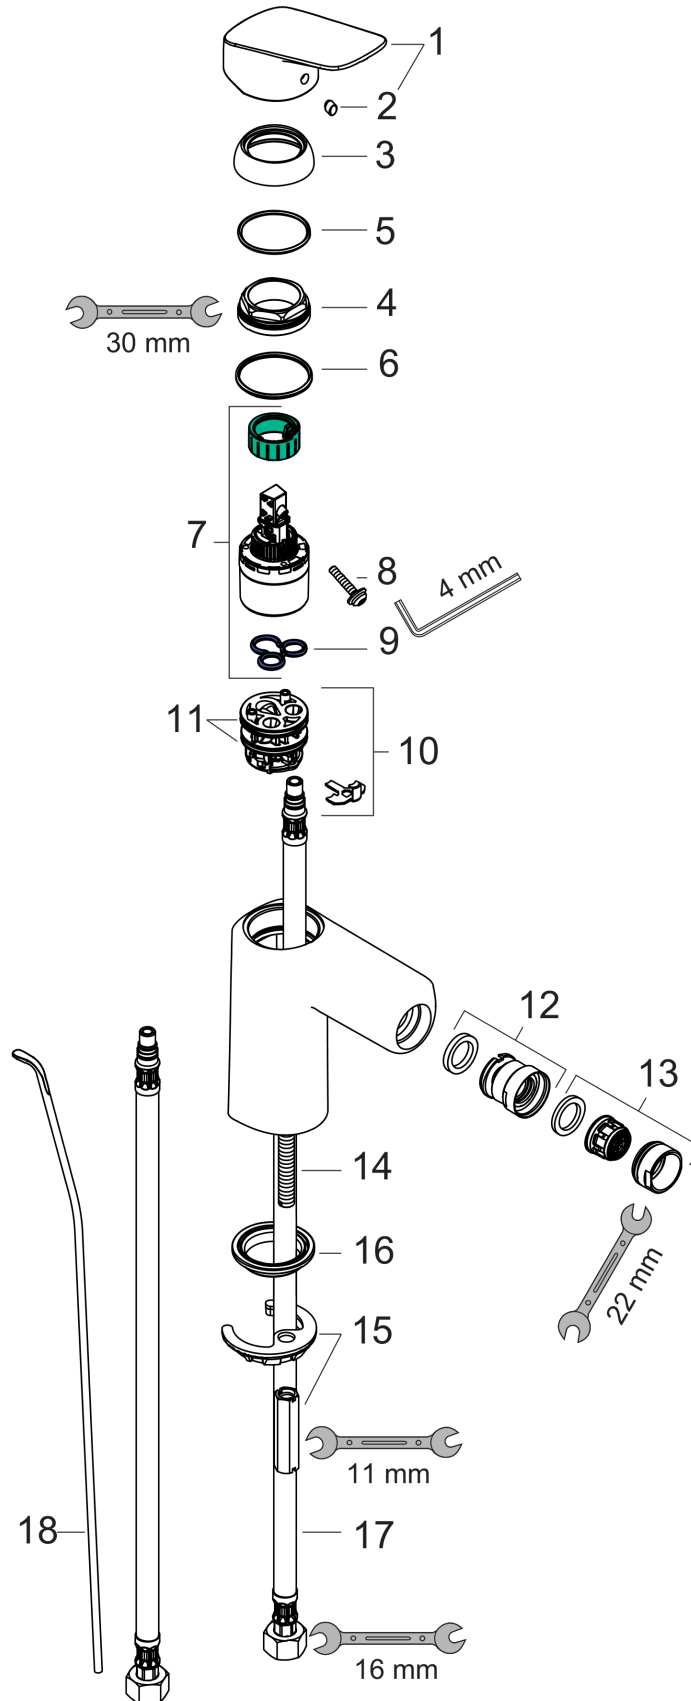

Logis

Logis Single-Hole Bidet Faucet

Finishes : **chrome** Part no. : **71200001**

Description

Features

- Pivoting aerator
- Ceramic cartridge
- Includes pop-up assembly

Item details

List Price

\$ 158.00

Compliance

Product image

Scale drawing

Logis

Logis Single-Hole Bidet Faucet

Finishes : **chrome** Part no. : **71200001**

Exploded drawing

Year of production: >07/15

Logis

Logis Single-Hole Bidet Faucet

Finishes : **chrome** Part no. : **71200001**

Spare parts list

Year of production: >07/15

Pos.	Description	Part no.	Price	PU
1	handle	92224000	-	1
2	screw cover	96338000	-	1
3	flange	97406000	-	1
4	nut	97209000	-	1
5	O-Ring 32x2	98193000	-	1
6	O-ring 35x2	92604000	-	1
7	cartridge, assy	92730000	-	1
8	locking screw for handle	95140000	-	1
9	seal	95008000	-	1
10	adapter for cartridge	98750000	-	1
11	O-Ring 30x2	98186000	-	1
12	ball joint	92036000	-	1
13	aerator M24x1 (7 l/min)	13912000	-	1
14	screw M8 x 68	97736000	-	1
15	seal	97608000	-	1
16	fixing set	96016000	-	1
17	connection hose 18½" M8x0,75 3/8"	96321001	-	1
18	pull rod	96657000	-	1
a	pop up waste	88509000	-	1

Logis

Logis Single-Hole Bidet Faucet

Finishes : **brushed nickel** Part no. : **71200821**

Spare parts list

Year of production: >07/15

Pos.	Description	Part no.	Price	PU
1	handle	92224820	-	1
2	screw cover	96338000	-	1
3	flange	97406820	-	1
4	nut	97209000	-	1
5	O-Ring 32x2	98193000	-	1
6	O-ring 35x2	92604000	-	1
7	cartridge, assy	92730000	-	1
8	locking screw for handle	95140000	-	1
9	seal	95008000	-	1
10	adapter for cartridge	98750000	-	1
11	O-Ring 30x2	98186000	-	1
12	ball joint	92036820	-	1
13	aerator M24x1 (7 l/min)	13912820	-	1
14	screw M8 x 68	97736000	-	1
15	seal	97608000	-	1
16	fixing set	96016000	-	1
17	connection hose 18½" M8x0,75 3/8"	96321001	-	1
18	pull rod	96657820	-	1
a	pop up waste	88509820	-	1