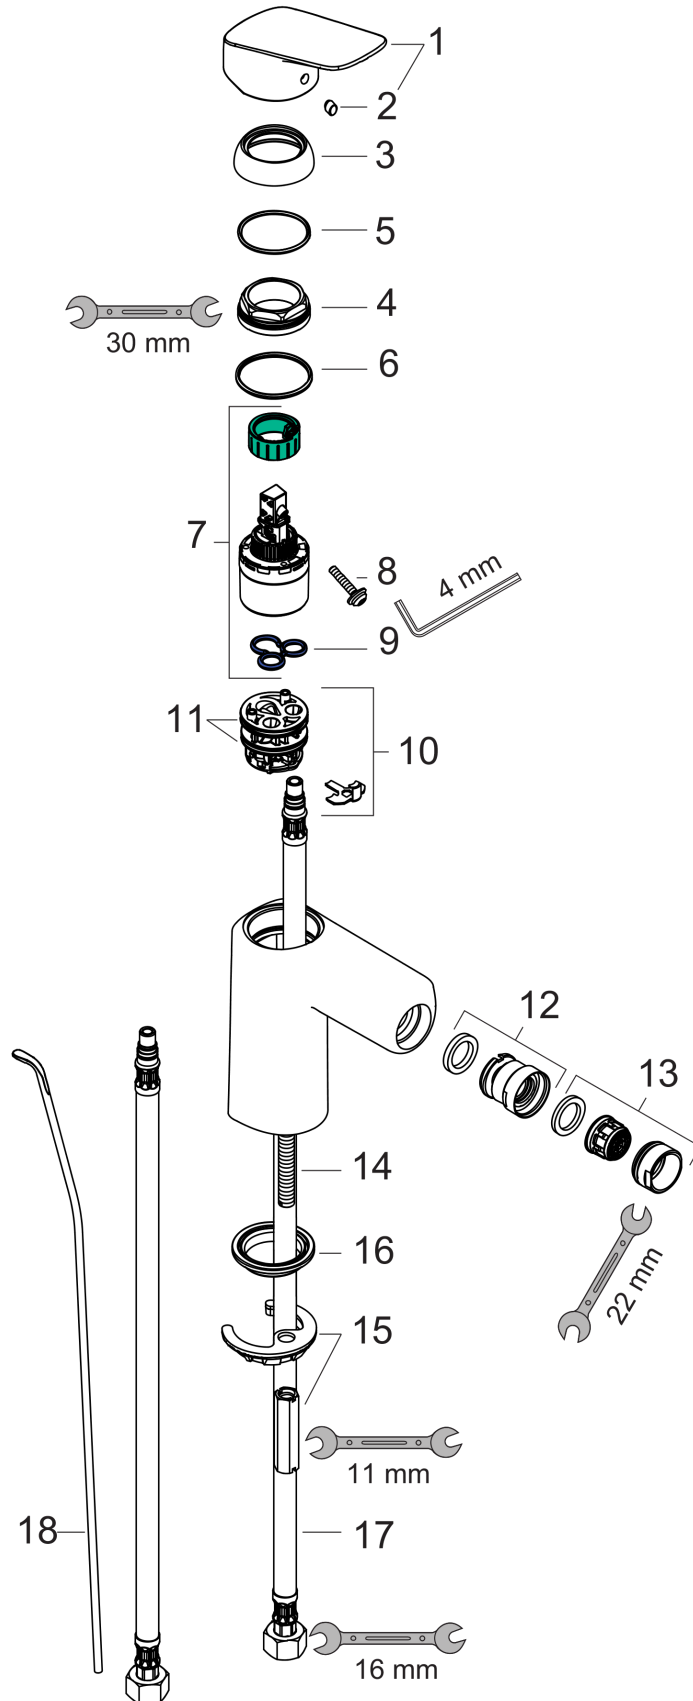

Year of production: >07/15

Logis

Logis Single-Hole Bidet Faucet

Finishes : **chrome** Part no. : **71200001**

Spare parts list

Year of production: >07/15

Pos.	Description	Part no.	Price	PU
1	handle	92224000	-	1
2	screw cover	96338000	-	1
3	flange	97406000	-	1
4	nut	97209000	-	1
5	O-Ring 32x2	98193000	-	1
6	O-ring 35x2	92604000	-	1
7	cartridge, assy	92730000	-	1
8	locking screw for handle	95140000	-	1
9	seal	95008000	-	1
10	adapter for cartridge	98750000	-	1
11	O-Ring 30x2	98186000	-	1
12	ball joint	92036000	-	1
13	aerator M24x1 (7 l/min)	13912000	-	1
14	screw M8 x 68	97736000	-	1
15	seal	97608000	-	1
16	fixing set	96016000	-	1
17	connection hose 18½" M8x0,75 3/8"	96321001	-	1
18	pull rod	96657000	-	1
a	pop up waste	88509000	-	1

Logis

Logis Single-Hole Bidet Faucet

Finishes : **brushed nickel** Part no. : **71200821**

Description

Features

- Pivoting aerator
- Ceramic cartridge
- Includes pop-up assembly

Item details

List Price \$ 208.00

Compliance

Product image

Scale drawing

Logis

Logis Single-Hole Bidet Faucet

Finishes : **brushed nickel** Part no. : **71200821**

Exploded drawing

Year of production: >07/15

Logis

Logis Single-Hole Bidet Faucet

Finishes : **brushed nickel** Part no. : **71200821**

Spare parts list

Year of production: >07/15

Pos.	Description	Part no.	Price	PU
1	handle	92224820	-	1
2	screw cover	96338000	-	1
3	flange	97406820	-	1
4	nut	97209000	-	1
5	O-Ring 32x2	98193000	-	1
6	O-ring 35x2	92604000	-	1
7	cartridge, assy	92730000	-	1
8	locking screw for handle	95140000	-	1
9	seal	95008000	-	1
10	adapter for cartridge	98750000	-	1
11	O-Ring 30x2	98186000	-	1
12	ball joint	92036820	-	1
13	aerator M24x1 (7 l/min)	13912820	-	1
14	screw M8 x 68	97736000	-	1
15	seal	97608000	-	1
16	fixing set	96016000	-	1
17	connection hose 18½" M8x0,75 3/8"	96321001	-	1
18	pull rod	96657820	-	1
a	pop up waste	88509820	-	1