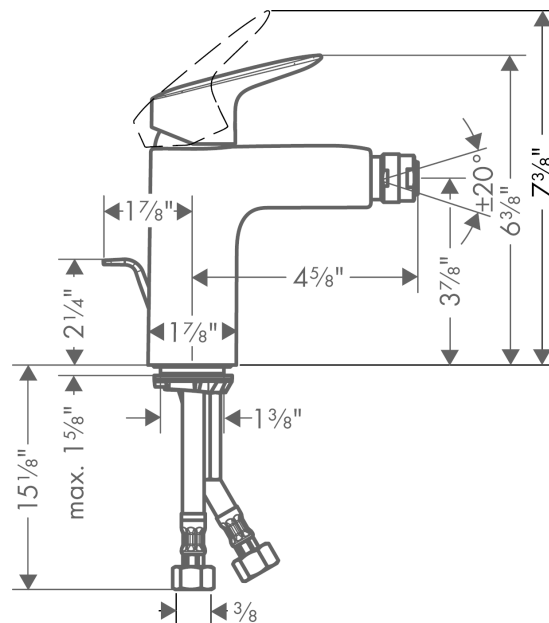

Logis

Logis Single-Hole Bidet Faucet

Finishes : **chrome** Part no. : **71200001**

Description

Features

- Pivoting aerator
- Ceramic cartridge
- Includes pop-up assembly

Item details

List Price

\$ 158.00

Compliance

Product image

Scale drawing

Logis

Logis Single-Hole Bidet Faucet

Finishes : **chrome** Part no. : **71200001**

Exploded drawing

Year of production: >07/15

Logis

Logis Single-Hole Bidet Faucet

Finishes : **chrome** Part no. : **71200001**

Spare parts list

Year of production: >07/15

Pos.	Description	Part no.	Price	PU
1	handle	92224000	-	1
2	screw cover	96338000	-	1
3	flange	97406000	-	1
4	nut	97209000	-	1
5	O-Ring 32x2	98193000	-	1
6	O-ring 35x2	92604000	-	1
7	cartridge, assy	92730000	-	1
8	locking screw for handle	95140000	-	1
9	seal	95008000	-	1
10	adapter for cartridge	98750000	-	1
11	O-Ring 30x2	98186000	-	1
12	ball joint	92036000	-	1
13	aerator M24x1 (7 l/min)	13912000	-	1
14	screw M8 x 68	97736000	-	1
15	seal	97608000	-	1
16	fixing set	96016000	-	1
17	connection hose 18½" M8x0,75 3/8"	96321001	-	1
18	pull rod	96657000	-	1
a	pop up waste	88509000	-	1

Compliance

Product image

Scale drawing

Logis

Logis Single-Hole Bidet Faucet

Finishes : **brushed nickel** Part no. : **71200821**

Exploded drawing

Year of production: >07/15