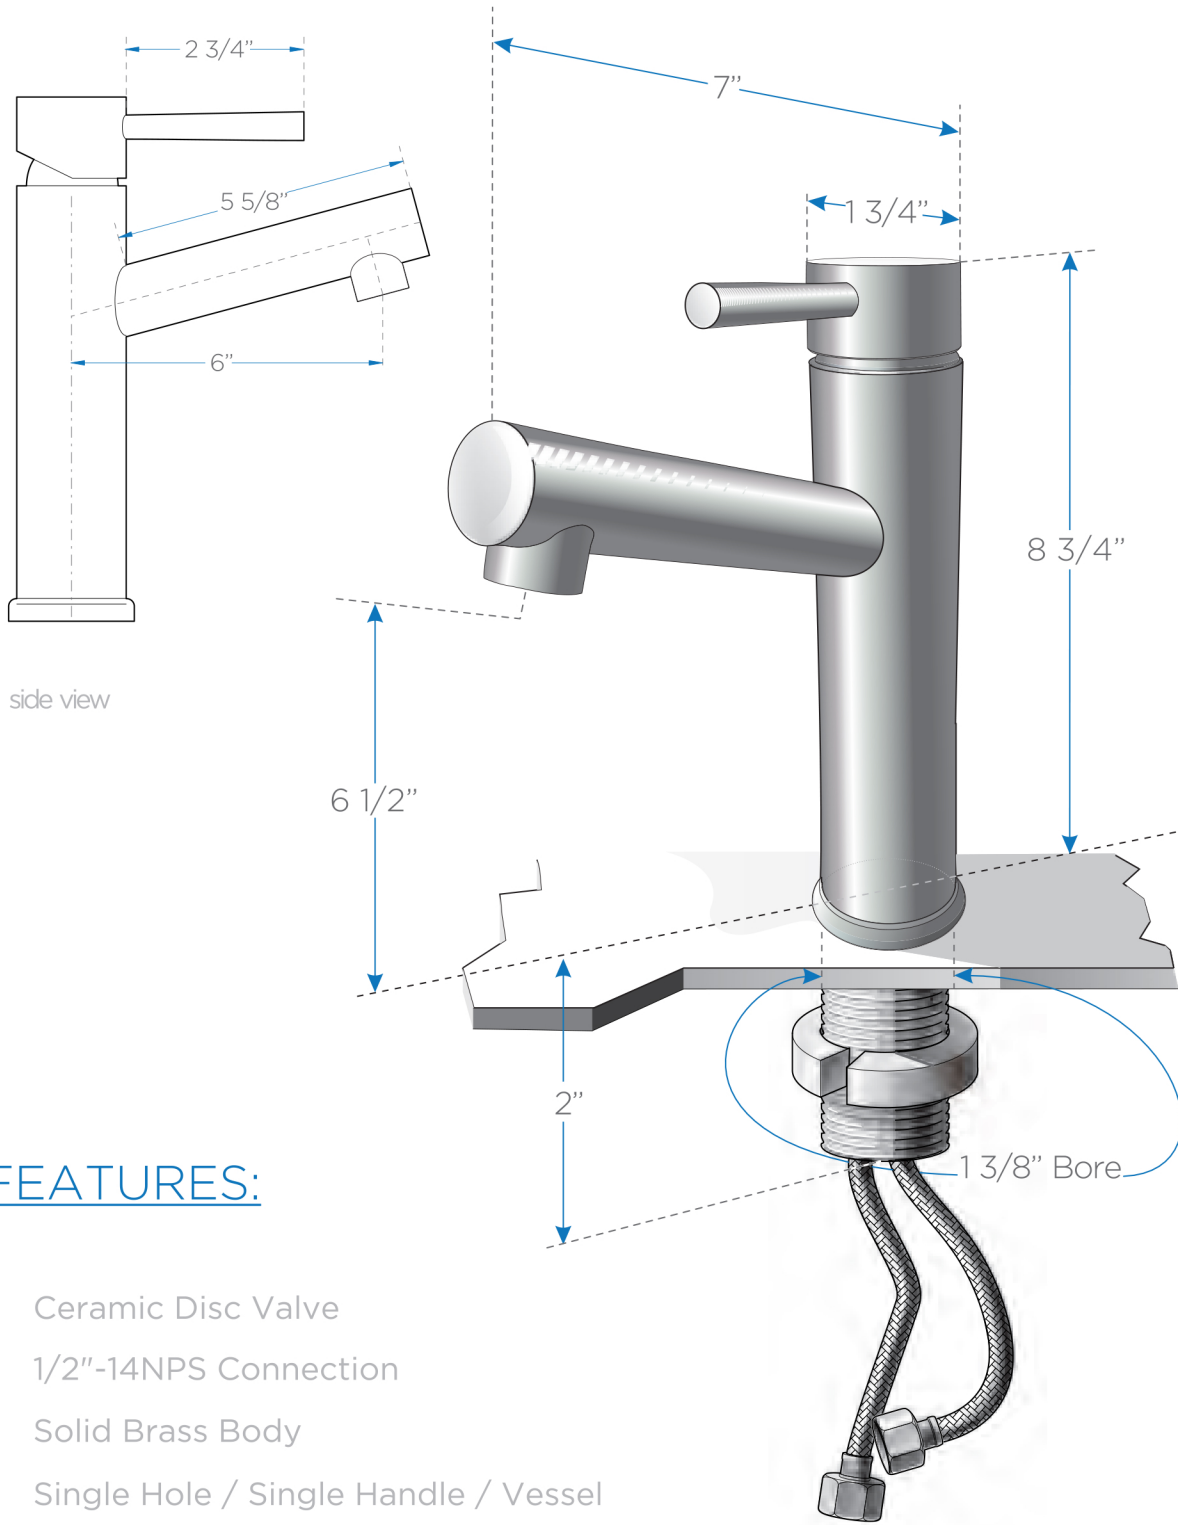

# SAVIO

FFT1046BN

## Single Hole Mount Bathroom Vanity Faucet

### FEATURES:

- Ceramic Disc Valve
- 1/2"-14NPS Connection
- Solid Brass Body
- Single Hole / Single Handle / Vessel

**BOX DIMENSIONS: L12 1/2" W7" H2 1/2" G.W.3 1/2LB**