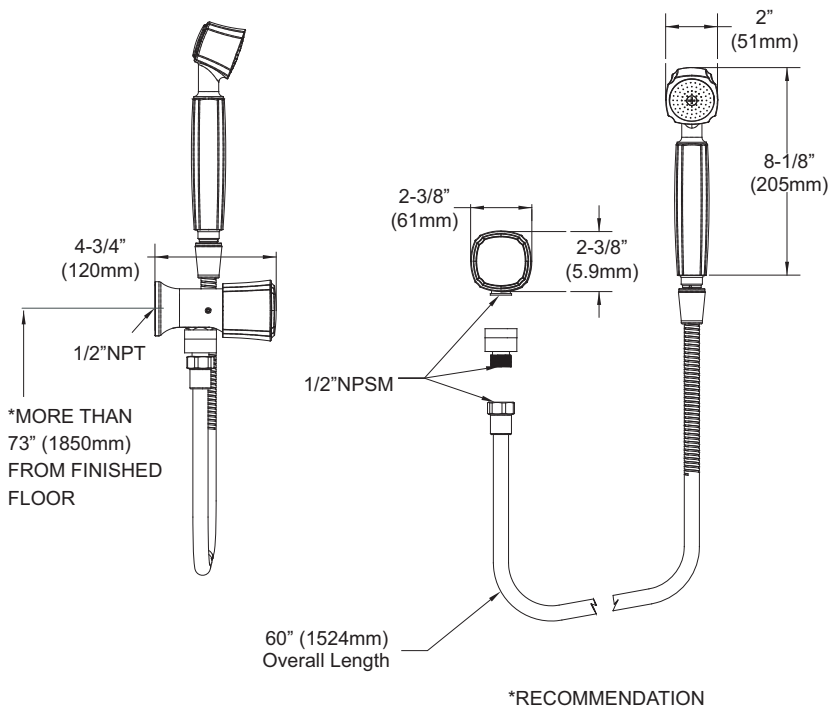

Guinevere® Handshower Set (with slide bar)

FEATURES

- Handshower set with valve & slide bar
- Brass valve bodies

COLORS/FINISHES

- #CP Polished Chrome
- #BN Brushed Nickel
- #PN Polished Nickel

CODES/STANDARDS

- Meets or exceeds ASME A112.18.1/CSA B125.1
- Certifications: IAPMO(cUPC), State of Massachusetts and others
- Code Compliance: UPC, IPC, NSPC, NPC Canada, and others

PRODUCT SPECIFICATION

Handshower set shall include handshower, holder, slide bar and shower elbow. Handshower set shall also include hose and have a flow rate of 2.5 gallons per minute. Handshower set shall be TOTO Model TS970H_____.

TS970H

Guinevere® Handshower Set (with slide bar)

SPECIFICATIONS

- Warranty Lifetime Limited Warranty
(Residential Use)
One Year (Commercial Use)
- Shipping Weight 7.0 lbs.
- Shipping Dimensions 33-1/2" L x 10" W x
4-1/4" H
- Maximum Flow Rate 2.5 gpm (9.51 lpm)

TOTO®

These dimensions and specifications are subject to change without notice