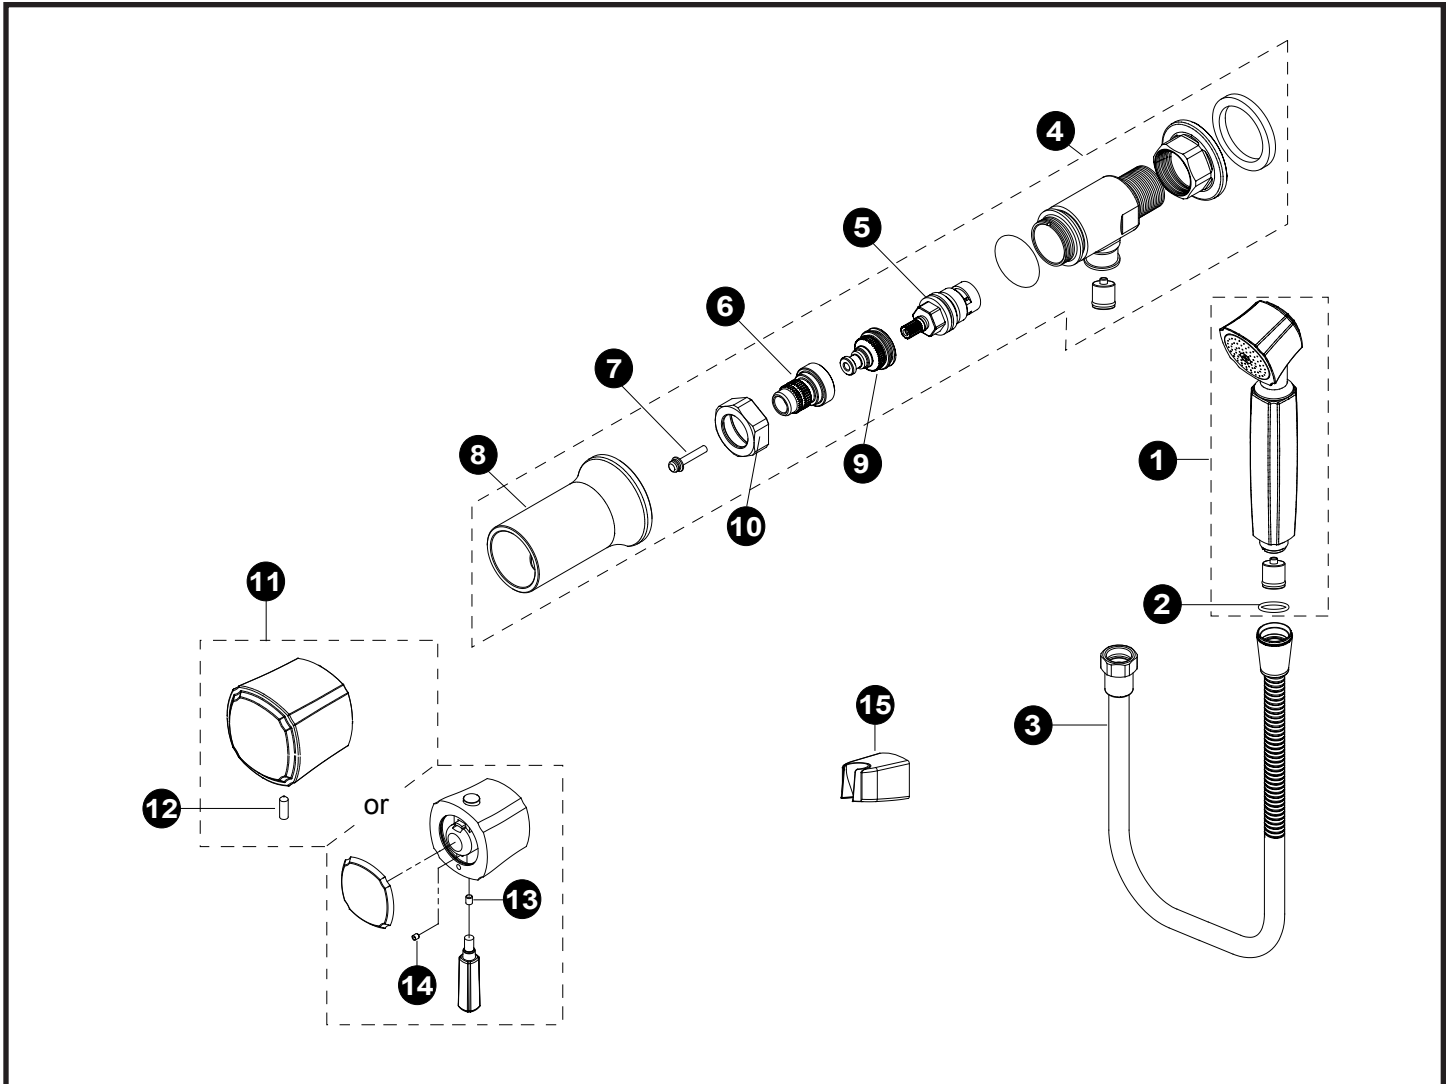

TS970F(L), TS970F1(L)#CP

TS970F(L)#\$\$
 TS970F1(L)#\$\$
 TS970H#\$\$

**GUINEVERE®
 HAND SHOWER**

Item	Part No.	Description
1	THP4237#\$\$	Hand Showerhead*(2.5GPM)
	THP4237L#\$\$	Hand Showerhead*(1.75GPM)
2	THP4070	O-Ring
3	THP4071#\$\$	Shower Flex Hose*
4	THP4158#\$\$	Valve Body*
5	THP4159	Cartridge
6	THP4161	Adapter
7	THP4121	Screw & Washer
8	THP4163#\$\$	Escutcheon*
9	THP4160	Extension
10	THP4162	Lock Nut
11	THP4103#\$\$	Knob Handle* (TS970F(L))
	THP4321#\$\$	Lever handle* (TS970F1(L))
12	THP4051	Set Screw
13	THP4093	Small Set Screw (TS970F1(L))
14	THP4167	Large Set Screw (TS970F1(L))
15	THP4336	Shower Holder*

LEGEND
\$\$ = DENOTES FINISH
#CP - Polished Chrome
#BN - Brushed Nickel
#PN - Polished Nickel