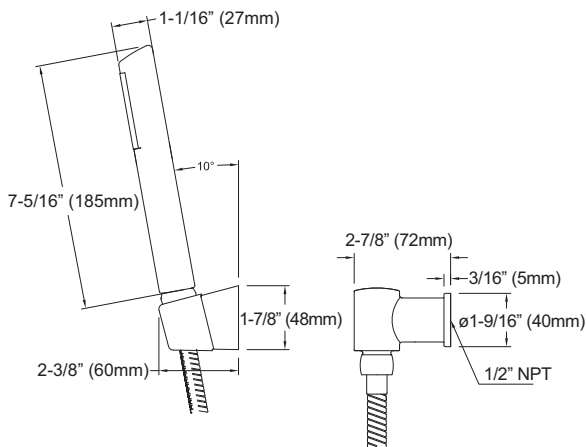

TS960F2L

Soirée® High-Efficiency Handshower Set, 1.75 gpm

SPECIFICATIONS

- Warranty Lifetime Limited Warranty (Residential Use)
  One Year (Commercial Use)
- Shipping Weight 4.3 lbs.
- Shipping Dimensions 12-1/2" L x 10-3/4" W x 3-1/2" H
- Maximum Flow Rate 1.75 gpm (6.6 lpm)

INSTALLATION NOTES

Optional Accessories:
TS100GR Slide Bar sold separately.

TOTO®

These dimensions and specifications are subject to change without notice