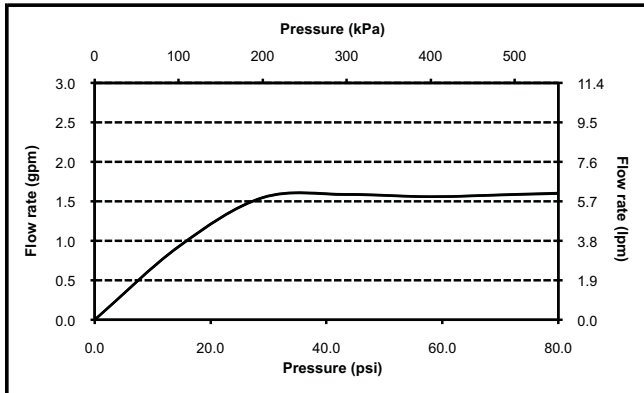

TS960F2L

Soirée® High-Efficiency Handshower Set, 1.75 gpm

SPECIFICATIONS

- Warranty Lifetime Limited Warranty (Residential Use)
  One Year (Commercial Use)
- Shipping Weight 4.3 lbs.
- Shipping Dimensions 12-1/2" L x 10-3/4" W x 3-1/2" H
- Maximum Flow Rate 1.75 gpm (6.6 lpm)

INSTALLATION NOTES

Optional Accessories:
TS100GR Slide Bar sold separately.

TOTO®

These dimensions and specifications are subject to change without notice