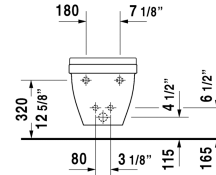

**Starck 3 Bidet wall-mounted # 2280150000**

| < 14 1/8" Inch > |

Bidet wall-mounted	Dimension	Weight	Order number
with overflow, with tap platform, Durafix included			
<b>Colors</b>			
00 White			
<b>Variant</b>			
	14 1/8" x 21 1/4" Inch	45.9 lb	2280150000
<b>Infobox</b>			
Durafix for concealed fixation is included, In-wall carrier required for installation			
Sanitary ceramics with the special WonderGliss surface finish will remain clean and attractive-looking for a long time to come. When ordering WonderGliss please add a "1" as eleventh digit to the model number.			
Hardware for wall-mounted bidet and wall-mounted toilet	Ø 1/2" x 7 1/8" Inch	0.4 lb	006500
Carrier for bidet		30 lb	111520
Siphon for bidet with extended outlet pipe	1 1/4" x 19 3/4" Inch	1.3 lb	005027

All drawings contain the necessary measurements which are subject to standard tolerances. They are stated in inch & mm and are non-binding. Exact measurements, in particular for customized installation scenarios, can only be taken from the finished ceramic piece.