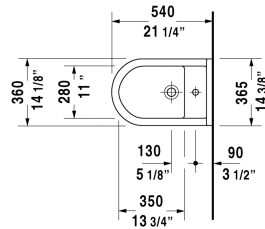

**Starck 3 Bidet wall-mounted # 2280150000**

| < 14 1/8" Inch > |

Bidet wall-mounted	Dimension	Weight	Order number
with overflow, with tap platform, Durafix included			
<b>Colors</b>			
00 White			
<b>Variant</b>			
	14 1/8" x 21 1/4" Inch	45.9 lb	2280150000
<b>Infobox</b>			
Durafix for concealed fixation is included, In-wall carrier required for installation			
Sanitary ceramics with the special WonderGliss surface finish will remain clean and attractive-looking for a long time to come. When ordering WonderGliss please add a "1" as eleventh digit to the model number.			
Hardware for wall-mounted bidet and wall-mounted toilet	Ø 1/2" x 7 1/8" Inch	0.4 lb	006500
Carrier for bidet		30 lb	111520
Siphon for bidet with extended outlet pipe	1 1/4" x 19 3/4" Inch	1.3 lb	005027

All drawings contain the necessary measurements which are subject to standard tolerances. They are stated in inch & mm and are non-binding. Exact measurements, in particular for customized installation scenarios, can only be taken from the finished ceramic piece.