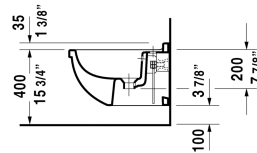

**Starck 3 Bidet wall-mounted # 2280150000**

| < 14 1/8" Inch > |

Bidet wall-mounted	Dimension	Weight	Order number
with overflow, with tap platform, Durafix included			
<b>Colors</b>			
00 White			
<b>Variant</b>			
	14 1/8" x 21 1/4" Inch	45.9 lb	2280150000
<b>Infobox</b>			
Durafix for concealed fixation is included, In-wall carrier required for installation			
Sanitary ceramics with the special WonderGliss surface finish will remain clean and attractive-looking for a long time to come. When ordering WonderGliss please add a "1" as eleventh digit to the model number.			
Hardware for wall-mounted bidet and wall-mounted toilet	Ø 1/2" x 7 1/8" Inch	0.4 lb	006500
Carrier for bidet		30 lb	111520
Siphon for bidet with extended outlet pipe	1 1/4" x 19 3/4" Inch	1.3 lb	005027

All drawings contain the necessary measurements which are subject to standard tolerances. They are stated in inch & mm and are non-binding. Exact measurements, in particular for customized installation scenarios, can only be taken from the finished ceramic piece.