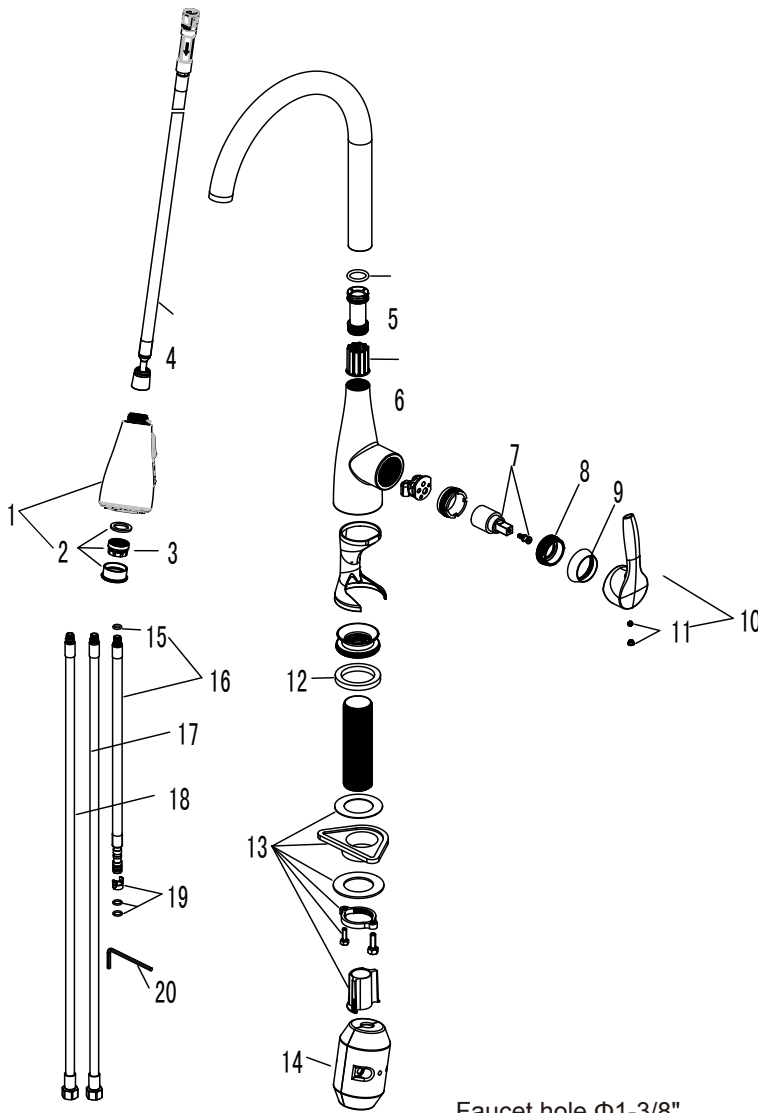

FEATURED MODEL

442207 ATURA Pull-Down 1.5 gpm, CHROME

ADDITIONAL MODELS

442205 2.2 gpm, CHROME

442206 2.2 gpm, STAINLESS

442208 1.5 gpm, STAINLESS Finish

FEATURES

- Solid brass body
- Ceramic disk cartridge
- Pull-down spray
- 1.5 GPM flow rate
- Installation in a 1-3/8" hole
- Color coded hot and cold supply lines
- 360 degree spout swivel
- Maximum deck thickness 2-1/4"

JOB INFORMATION

Job Name: _____

Contact: _____

Date Specified: _____

Specifier: _____

Contractor: _____

NOMINAL DIMENSIONS

Model 442206 shown

REACH	SPOUT HEIGHT	FAUCET HEIGHT
9"	8-7/8"	16-3/8"

See next page for exploded parts drawing and parts list.

BLANCO AMERICA

800.451.5782

www.blancoamerica.com

© 2017 BLANCO AMERICA

1/17

SPEC-001

Faucet hole Φ 1-3/8"

REPAIR PART GUIDE

Diagram#	Description	Part#
1	Handspray Chrome	442243
1	Handspray Stainless	442244
2	Aerator Kit	442245
3	Aerator	442272
4	Spray Hose 2.2GPM	442246
4	Spray Hose 1.5GPM	442247
5	O-Ring	442248
6	Lining	442249
7	Cartridge Assembly	442250
8	Cartridge Locking Nut	442251
9	Cartridge Cap Chrome	442252
9	Cartridge Cap Stainless	442253
10	Handle Chrome	442254
10	Handle Stainless	442255
11	Handle Screw And Cap Chrome	442256
11	Handle Screw And Cap Stainless	442257
12	Sealing Ring	442258
13	Mounting Kit	442259
14	Weight	442260
15	O-Ring	442261
16	Supply Line	442262
17	Cold Water Supply Line(Blue)	442263
18	Hot Water Supply Line(Red)	442264
19	Connector And O-Ring	442265
20	Hex Key	442266