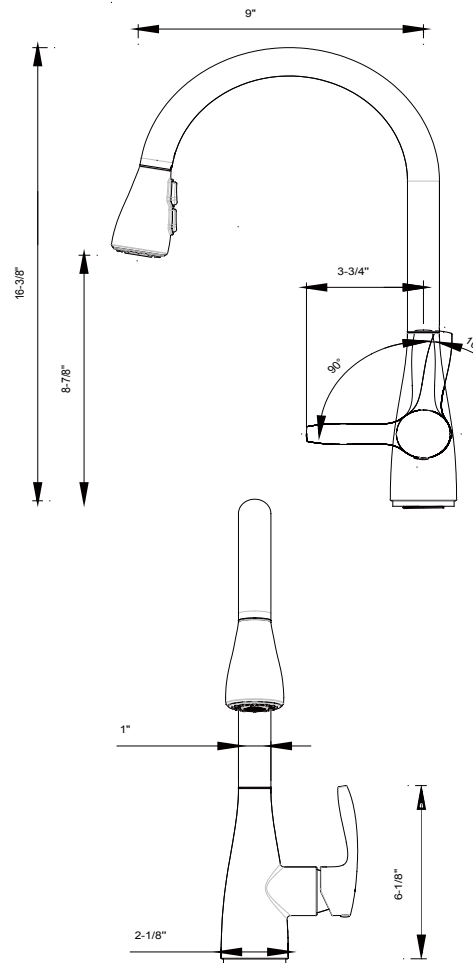

FEATURED MODEL

442207 ATURA Pull-Down 1.5 gpm, CHROME

ADDITIONAL MODELS

442205 2.2 gpm, CHROME

442206 2.2 gpm, STAINLESS

442208 1.5 gpm, STAINLESS Finish

FEATURES

- Solid brass body
- Ceramic disk cartridge
- Pull-down spray
- 1.5 GPM flow rate
- Installation in a 1-3/8" hole
- Color coded hot and cold supply lines
- 360 degree spout swivel
- Maximum deck thickness 2-1/4"

JOB INFORMATION

Job Name: _____

Contact: _____

Date Specified: _____

Specifier: _____

Contractor: _____

NOMINAL DIMENSIONS

Model 442206 shown

REACH	SPOUT HEIGHT	FAUCET HEIGHT
9"	8-7/8"	16-3/8"

See next page for exploded parts drawing and parts list.

BLANCO AMERICA

800.451.5782

www.blancoamerica.com

© 2017 BLANCO AMERICA

1/17

SPEC-001

Faucet hole Φ 1-3/8"

REPAIR PART GUIDE

Diagram#	Description	Part#
1	Handspray Chrome	442243
1	Handspray Stainless	442244
2	Aerator Kit	442245
3	Aerator	442272
4	Spray Hose 2.2GPM	442246
4	Spray Hose 1.5GPM	442247
5	O-Ring	442248
6	Lining	442249
7	Cartridge Assembly	442250
8	Cartridge Locking Nut	442251
9	Cartridge Cap Chrome	442252
9	Cartridge Cap Stainless	442253
10	Handle Chrome	442254
10	Handle Stainless	442255
11	Handle Screw And Cap Chrome	442256
11	Handle Screw And Cap Stainless	442257
12	Sealing Ring	442258
13	Mounting Kit	442259
14	Weight	442260
15	O-Ring	442261
16	Supply Line	442262
17	Cold Water Supply Line(Blue)	442263
18	Hot Water Supply Line(Red)	442264
19	Connector And O-Ring	442265
20	Hex Key	442266