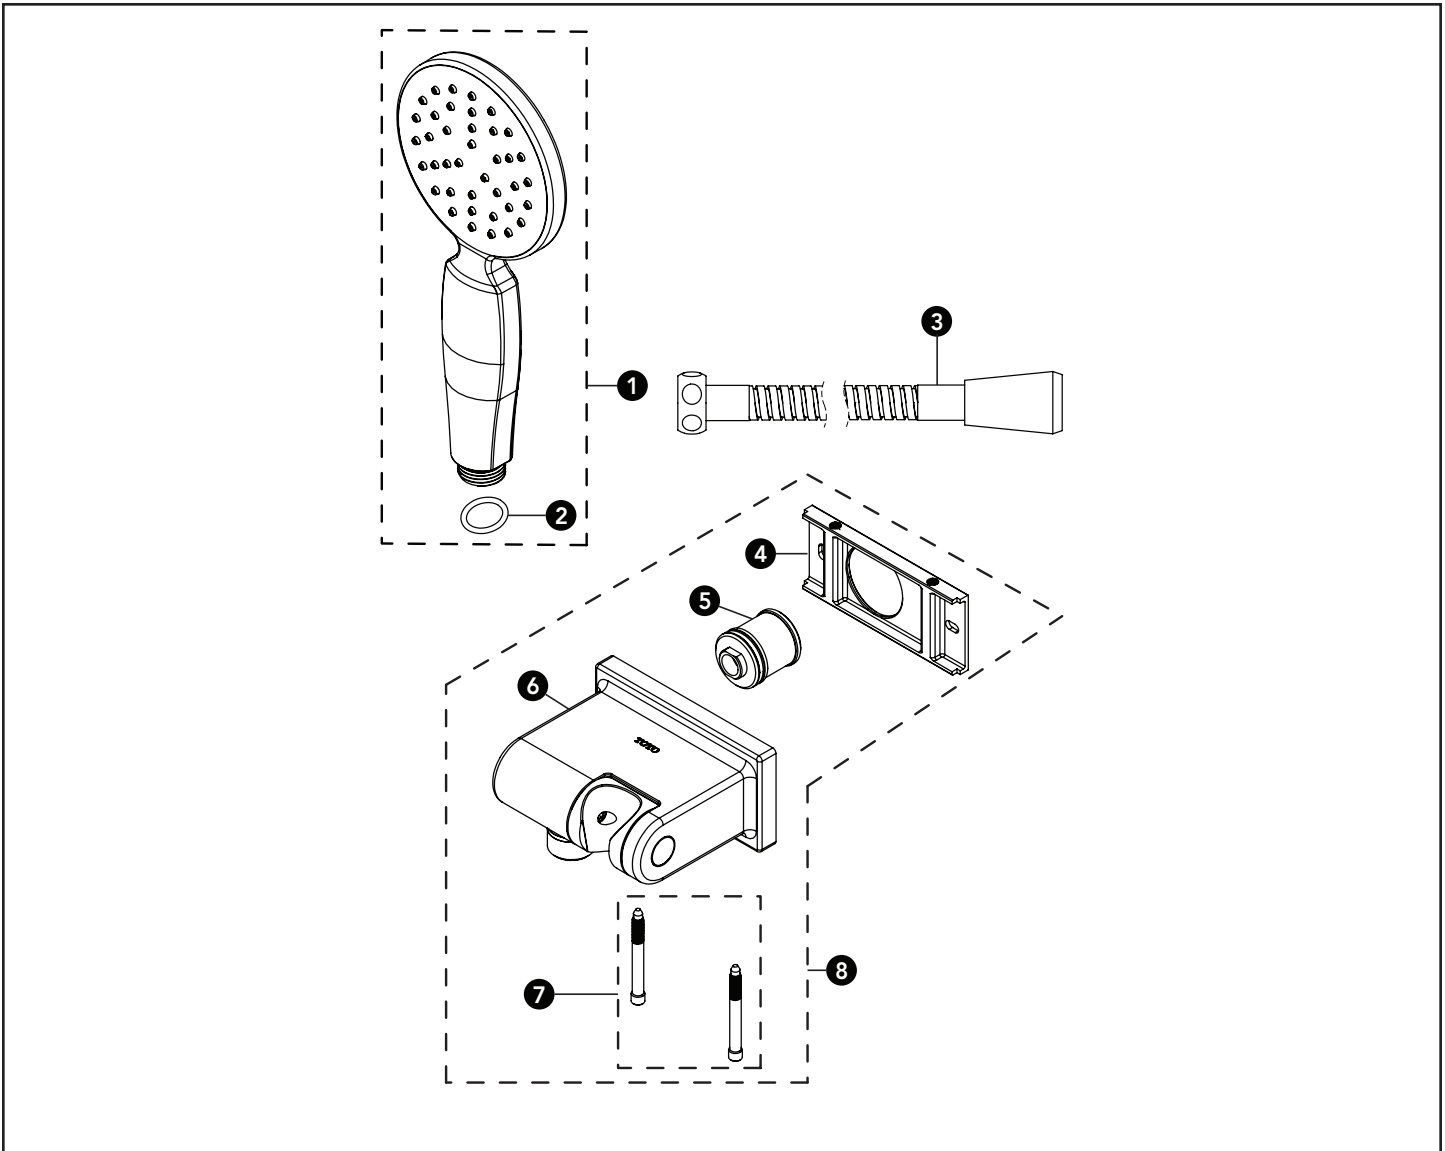

**AIMES®
Handshower Set**

Item	Part	Description
1	THP4572#\$\$	Handshower with O-ring
2	THP4070	O-ring
3	THP4454#\$\$	Handshower hose
4	THP4573	Mounting Bracket
5	THP4057	Adapter
6	THP4574#\$\$	Handshower Bracket
7	THP4575	Mounting Bolts (2)
8	THP4576#\$\$	Handshower Bracket Assembly

LEGEND
\$\$ = Denotes Finish
#CP = Polished Chrome
#BN = Brushed Nickel
#PN = Polished Nickel