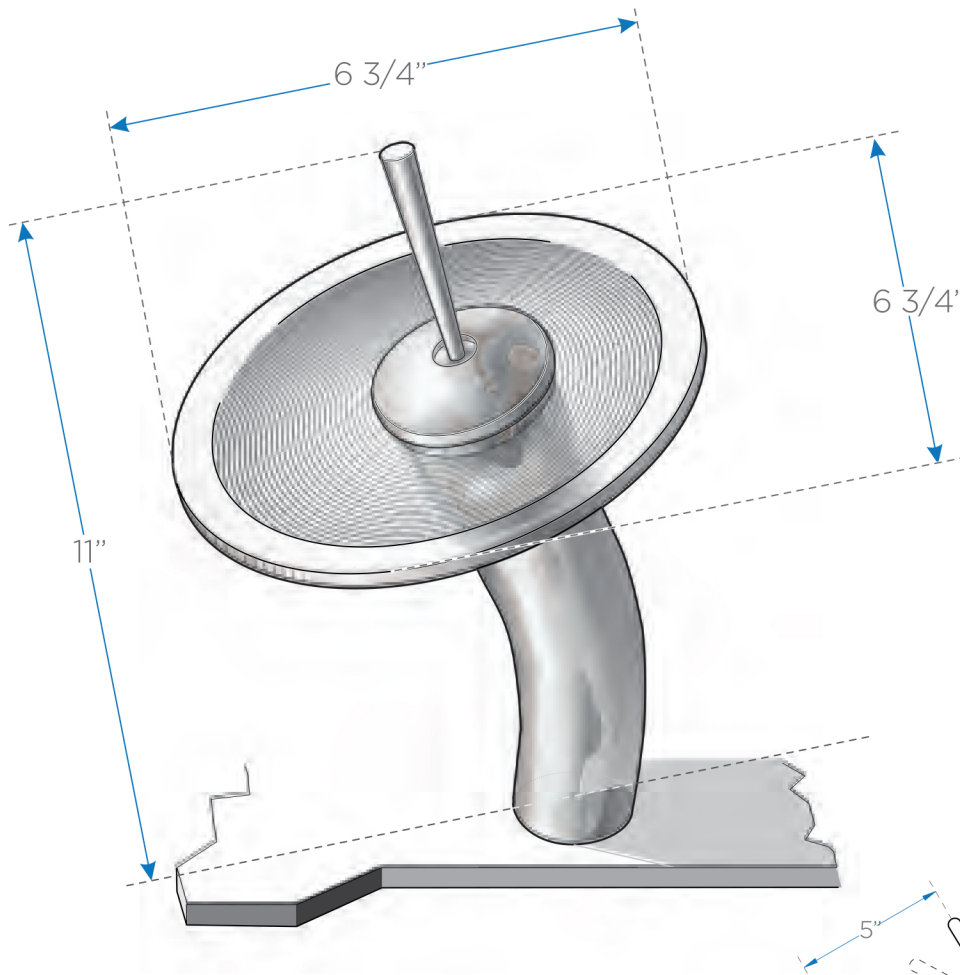

# CASCATA

FFT1010CH

Waterfall Single Hole Vessel Mount  
Bathroom Vanity Faucet

## FEATURES:

- Chrome Finish
- Ceramic Disc Valve
- 1/2" - 14 NPS Connection
- Single Hole Vessel Faucet Mount
- Solid Brass Body

**BOX DIMENSIONS: L14" W10" H8 1/2" G.W.4 1/2LB**