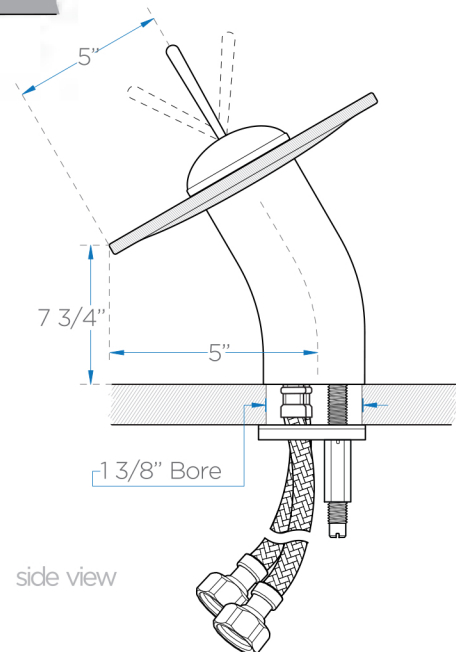

# CASCATA

FFT1010CH

Waterfall Single Hole Vessel Mount  
Bathroom Vanity Faucet

## FEATURES:

- Chrome Finish
- Ceramic Disc Valve
- 1/2" - 14 NPS Connection
- Single Hole Vessel Faucet Mount
- Solid Brass Body

**BOX DIMENSIONS: L14" W10" H8 1/2" G.W.4 1/2LB**