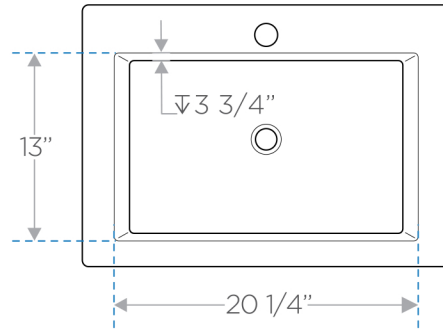

## 24" Modern Bathroom Vanity w/ Medicine Cabinet

**SINK**  
top view

**VANITY**  
front view

**VANITY**  
back view

**BOX DIMENSIONS: L26" W28" H40 1/2" G.W.170LB**