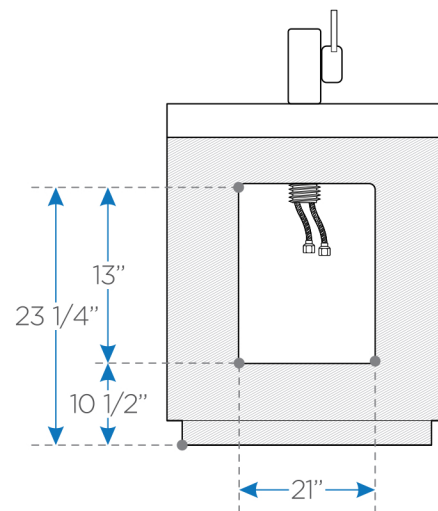

## 24" Modern Bathroom Vanity w/ Medicine Cabinet

**SINK**  
top view

**VANITY**  
front view

**VANITY**  
back view

**BOX DIMENSIONS: L26" W28" H40 1/2" G.W.170LB**