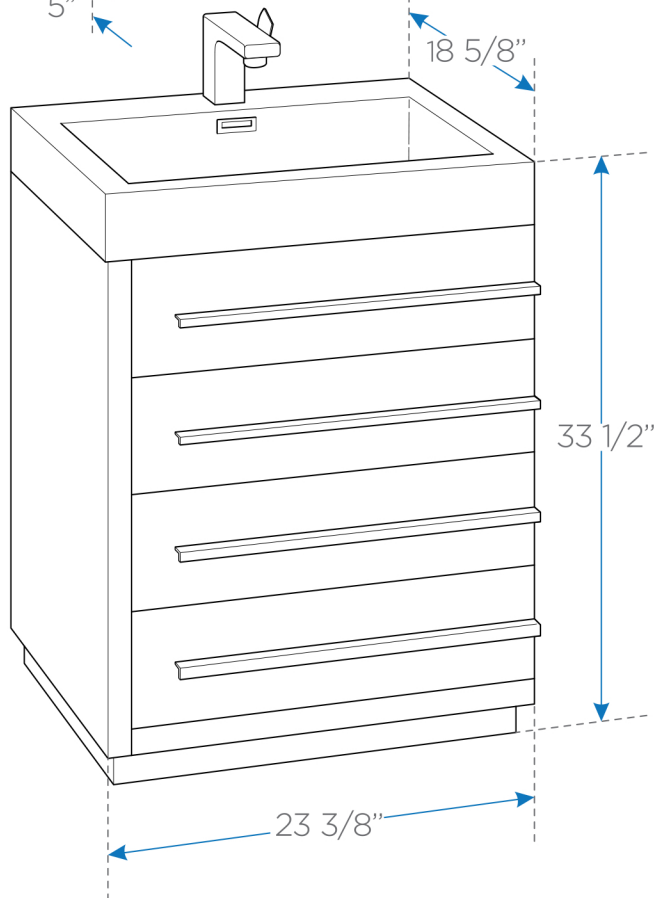

## 24" Modern Bathroom Vanity w/ Medicine Cabinet

**SINK**  
top view

**VANITY**  
front view

**VANITY**  
back view

**BOX DIMENSIONS: L26" W28" H40 1/2" G.W.170LB**