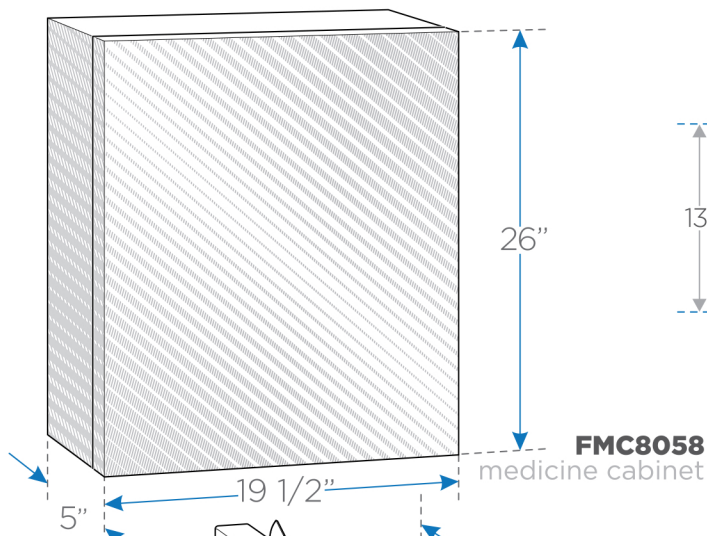

## 24" Modern Bathroom Vanity w/ Medicine Cabinet

**SINK**  
top view

**VANITY**  
front view

**VANITY**  
back view

**BOX DIMENSIONS: L26" W28" H40 1/2" G.W.170LB**