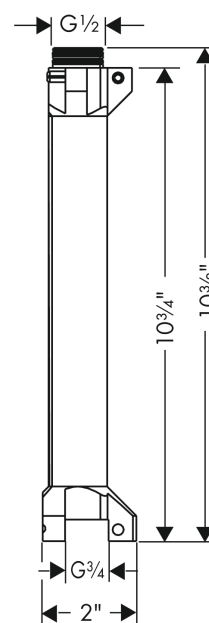

AXOR ShowerCollection
Rough, Axor ShowerCollection Shower Shelf, 10"x5"
 Finishes : n.a. Part no. : 40878180

Description

Features

- In a joined installation, it serves as a water-conducting unit, and allows dimensionally-accurate positioning

Optional accessories

- Axor ShowerCollection Shower Shelf Trim, 10"x5" (#40873XXX)

Item details

List Price \$ 290.00

Compliance

Product image

Scale drawing

AXOR ShowerCollection

Rough, Axor ShowerCollection Shower Shelf, 10"x5"

Finishes : n.a. Part no. : 40878180

Exploded drawing

Year of production: >01/09

AXOR ShowerCollection

Rough, Axor ShowerCollection Shower Shelf, 10"x5"

Finishes : n.a. Part no. : 40878180

Spare parts list

Year of production: >01/09

Pos.	Description	Part no.	Price	PU
1	pin	95334000	-	1
2	O-Ring 23x2,5	98183000	-	1