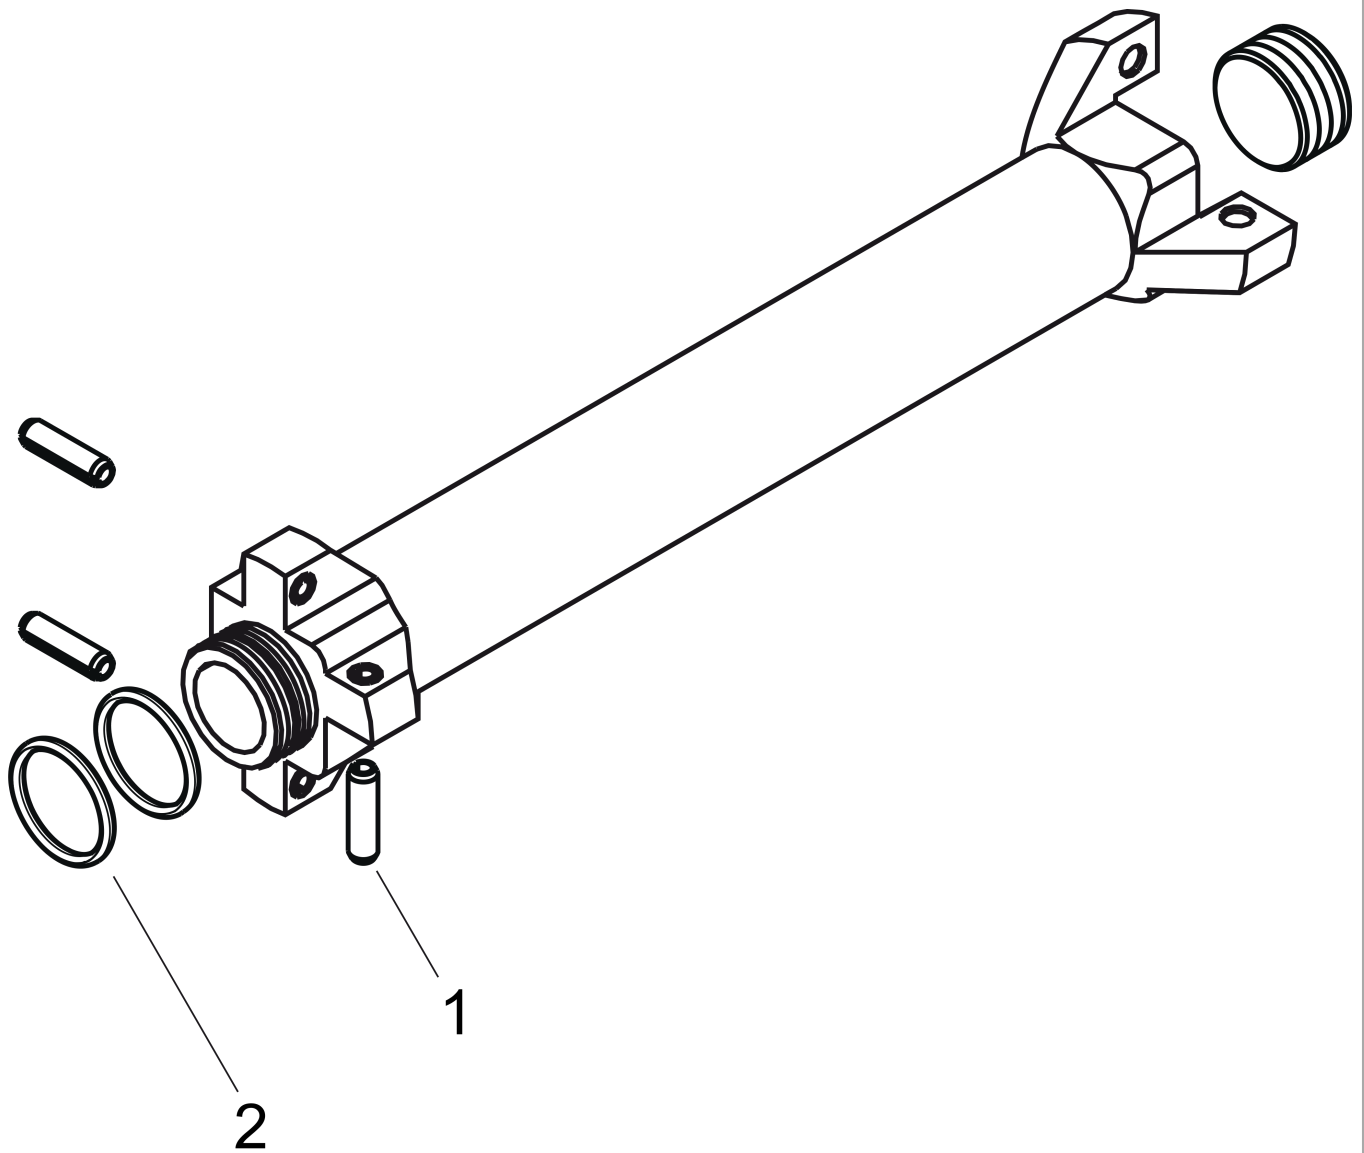

AXOR ShowerCollection
Rough, Axor ShowerCollection Shower Shelf, 10"x5"
 Finishes : n.a. Part no. : 40878180

Description

Features

- In a joined installation, it serves as a water-conducting unit, and allows dimensionally-accurate positioning

Optional accessories

- Axor ShowerCollection Shower Shelf Trim, 10"x5" (#40873XXX)

Item details

List Price \$ 290.00

Compliance

Product image

Scale drawing

AXOR ShowerCollection

Rough, Axor ShowerCollection Shower Shelf, 10"x5"

Finishes : n.a. Part no. : 40878180

Exploded drawing

Year of production: >01/09

AXOR ShowerCollection

Rough, Axor ShowerCollection Shower Shelf, 10"x5"

Finishes : n.a. Part no. : 40878180

Spare parts list

Year of production: >01/09

Pos.	Description	Part no.	Price	PU
1	pin	95334000	-	1
2	O-Ring 23x2,5	98183000	-	1