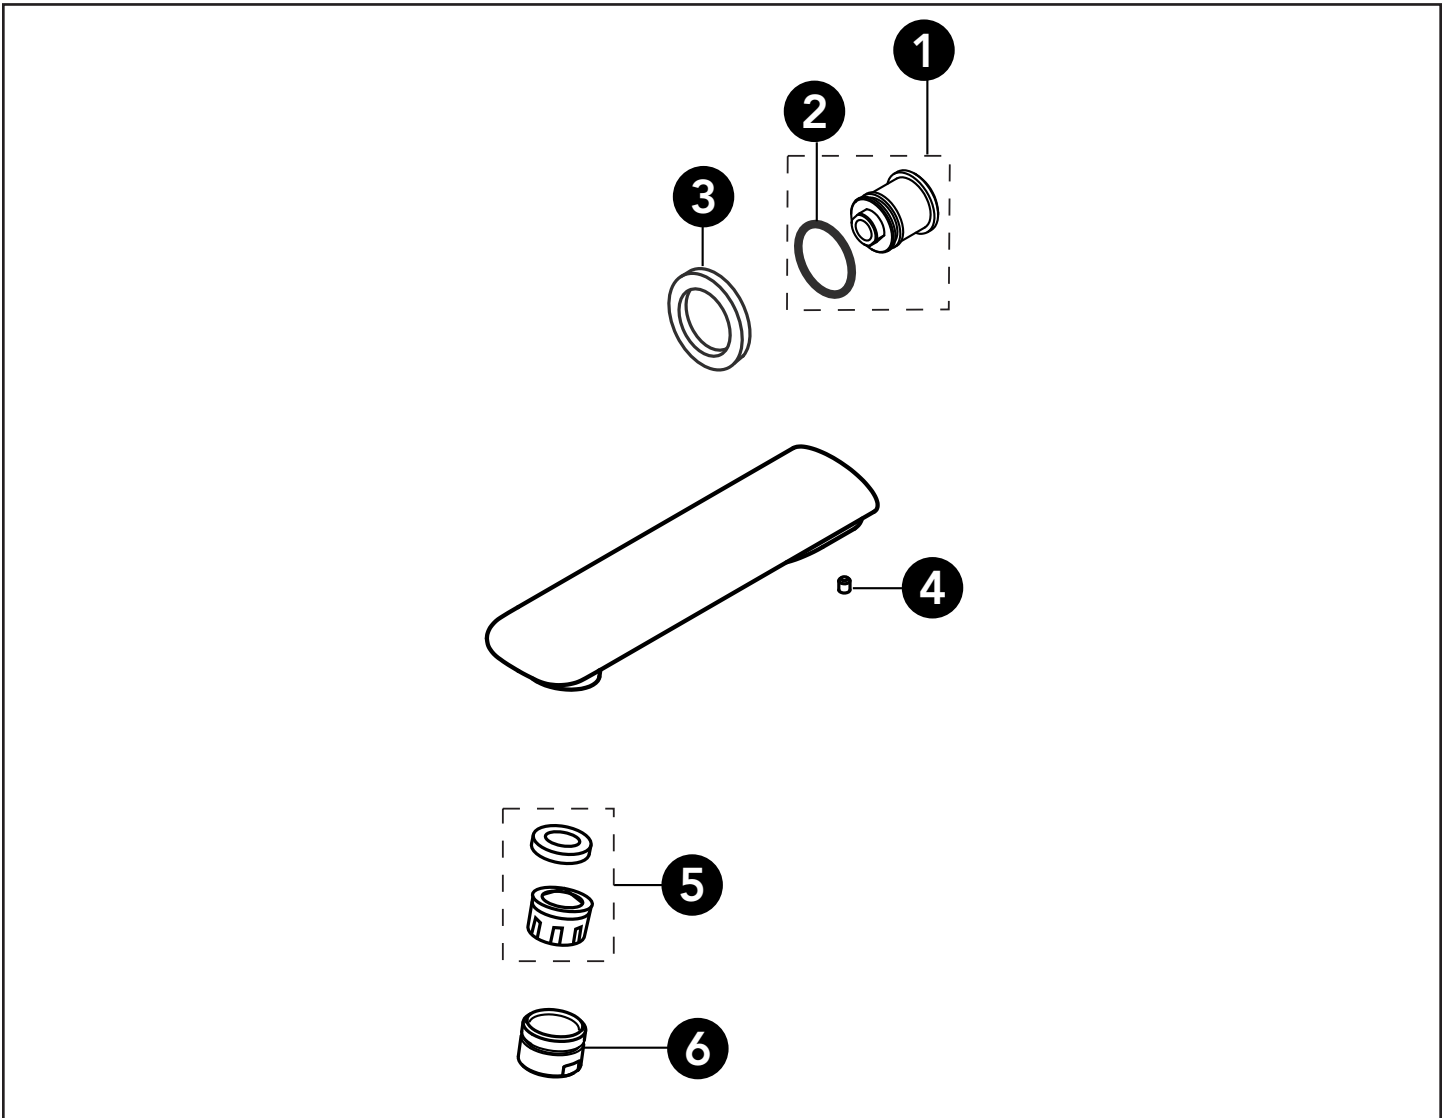

**AQUIA®**  
**Wall Spout**

Item	Part	Description
1	THP4057	Pipe Adaptor & O-ring
2	THP4058	O-ring
3	THP4555	Gasket
4	THP4085	Set Screw
5	THP4560	Gasket & Aerator
6	THP4561#\$\$	Aerator Housing

LEGEND
\$\$ = Denotes Finish
#CP = Polished Chrome
#BN = Brushed Nickel
#PN = Polished Nickel