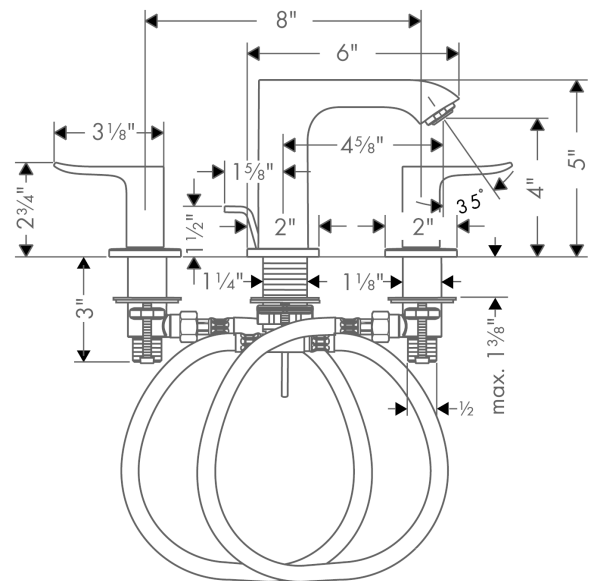

Exploded drawing

Year of production: >01/12

Metris
Metris 100 Widespread Faucet

 Finishes : **chrome** Part no. : **31083001**

Spare parts list

Year of production: >01/12

Pos.	Description	Part no.	Price	PU
1	handle for cold water	95523000	-	1
2	handle for hot water	95522000	-	1
3	stop valve cpl.	97357001	-	1
4	nut	92854000	-	1
5	O-Ring 32x2,5	96364000	-	1
6	O-ring 40x3	92634000	-	1
7	shut off unit left closing	94008000	-	1
8	shut off unit right closing	94009000	-	1
9	aerator M24x1 (5 l/min)	13185000	-	1
10	O-ring 18x2,5	98139000	-	1
11	escutcheon for spout	97505000	-	1
12	O-ring 11x2	98127000	-	1
13	fixing set (Ø 32)	13961000	-	1
14	pull rod	96657000	-	1
15	connection hose 18½" M8x0,75 3/8"	96321001	-	1
a	pop up waste	88509000	-	1
b	spout cpl.	95679000	-	1

Metris

Metris 100 Widespread Faucet

Finishes : **brushed nickel** Part no. : **31083821**

Description

Features

- Solid brass
- Aerated spray
- Flow: 1.2 GPM
- 90° ceramic valves
- Includes pop-up assembly

Item details

List Price \$ 740.00

Technology

Compliance

Product image

Scale drawing

Metris

Metris 100 Widespread Faucet

Finishes : **brushed nickel** Part no. : **31083821**

Exploded drawing

Year of production: >01/12

Metris
Metris 100 Widespread Faucet

 Finishes : **brushed nickel** Part no. : **31083821**

Spare parts list

Year of production: >01/12

Pos.	Description	Part no.	Price	PU
1	handle for cold water	95523820	-	1
2	handle for hot water	95522820	-	1
3	stop valve cpl.	97357001	-	1
4	nut	92854000	-	1
5	O-Ring 32x2,5	96364000	-	1
6	O-ring 40x3	92634000	-	1
7	shut off unit left closing	94008000	-	1
8	shut off unit right closing	94009000	-	1
9	aerator M24x1 (5 l/min)	13185820	-	1
10	O-ring 18x2,5	98139000	-	1
11	escutcheon for spout	97505820	-	1
12	O-ring 11x2	98127000	-	1
13	fixing set (Ø 32)	13961000	-	1
14	connection hose 18½" M8x0,75 3/8"	96321001	-	1
15	pull rod	96657820	-	1
a	pop up waste	88509820	-	1