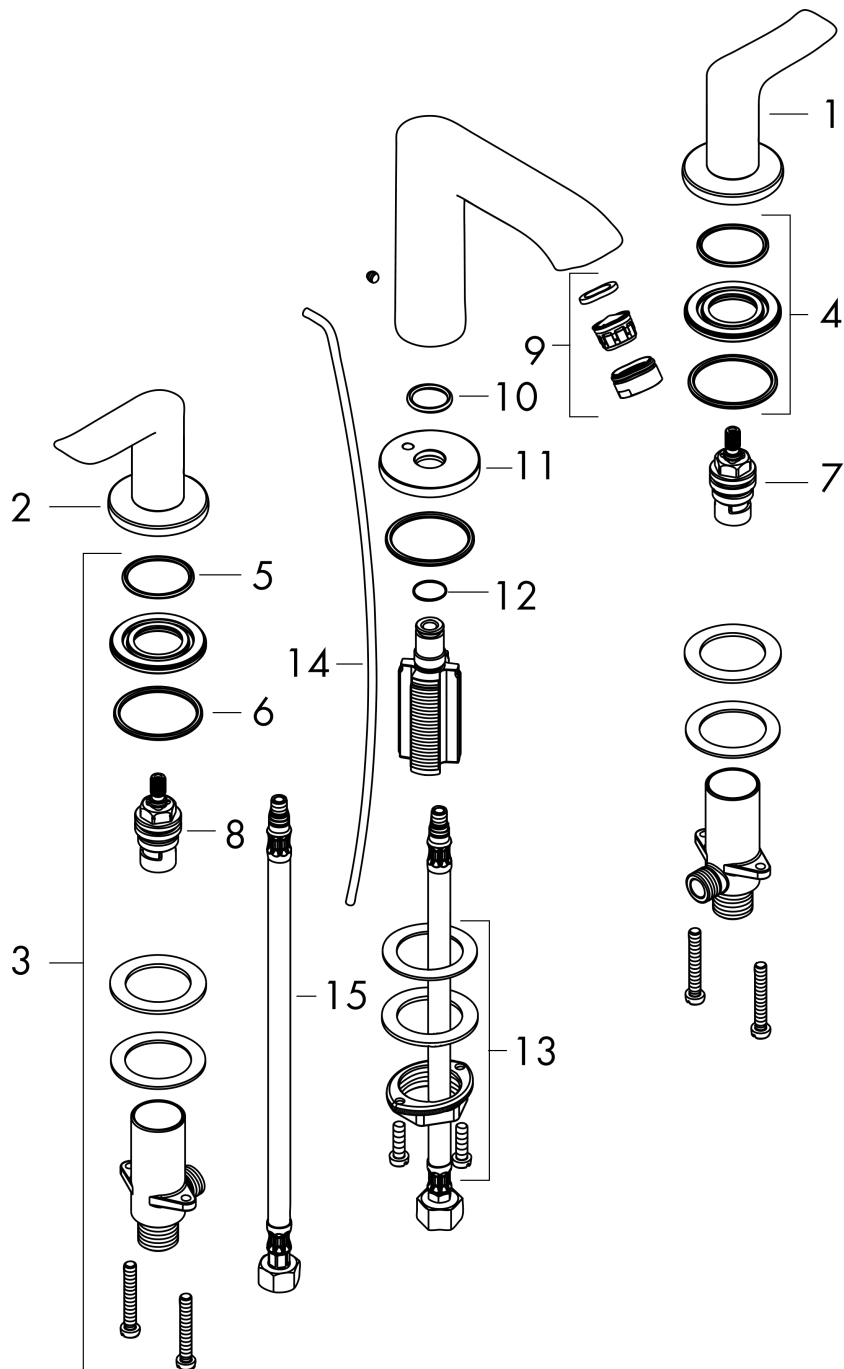

Metris

Metris 100 Widespread Faucet

Finishes : **chrome** Part no. : **31083001**

Description

Features

- Solid brass
- Aerated spray
- Flow: 1.2 GPM
- 90° ceramic valves
- Includes pop-up assembly

Item details

Exploded drawing

Year of production: >01/12

Metris
Metris 100 Widespread Faucet

 Finishes : **chrome** Part no. : **31083001**

Spare parts list

Year of production: >01/12

Pos.	Description	Part no.	Price	PU
1	handle for cold water	95523000	-	1
2	handle for hot water	95522000	-	1
3	stop valve cpl.	97357001	-	1
4	nut	92854000	-	1
5	O-Ring 32x2,5	96364000	-	1
6	O-ring 40x3	92634000	-	1
7	shut off unit left closing	94008000	-	1
8	shut off unit right closing	94009000	-	1
9	aerator M24x1 (5 l/min)	13185000	-	1
10	O-ring 18x2,5	98139000	-	1
11	escutcheon for spout	97505000	-	1
12	O-ring 11x2	98127000	-	1
13	fixing set (Ø 32)	13961000	-	1
14	pull rod	96657000	-	1
15	connection hose 18½" M8x0,75 3/8"	96321001	-	1
a	pop up waste	88509000	-	1
b	spout cpl.	95679000	-	1

Metris

Metris 100 Widespread Faucet

Finishes : **brushed nickel** Part no. : **31083821**

Description

Features

- Solid brass
- Aerated spray
- Flow: 1.2 GPM
- 90° ceramic valves
- Includes pop-up assembly

Item details

Exploded drawing

Year of production: >01/12

Metris
Metris 100 Widespread Faucet

 Finishes : **brushed nickel** Part no. : **31083821**

Spare parts list

Year of production: >01/12

Pos.	Description	Part no.	Price	PU
1	handle for cold water	95523820	-	1
2	handle for hot water	95522820	-	1
3	stop valve cpl.	97357001	-	1
4	nut	92854000	-	1
5	O-Ring 32x2,5	96364000	-	1
6	O-ring 40x3	92634000	-	1
7	shut off unit left closing	94008000	-	1
8	shut off unit right closing	94009000	-	1
9	aerator M24x1 (5 l/min)	13185820	-	1
10	O-ring 18x2,5	98139000	-	1
11	escutcheon for spout	97505820	-	1
12	O-ring 11x2	98127000	-	1
13	fixing set (Ø 32)	13961000	-	1
14	connection hose 18½" M8x0,75 3/8"	96321001	-	1
15	pull rod	96657820	-	1
a	pop up waste	88509820	-	1