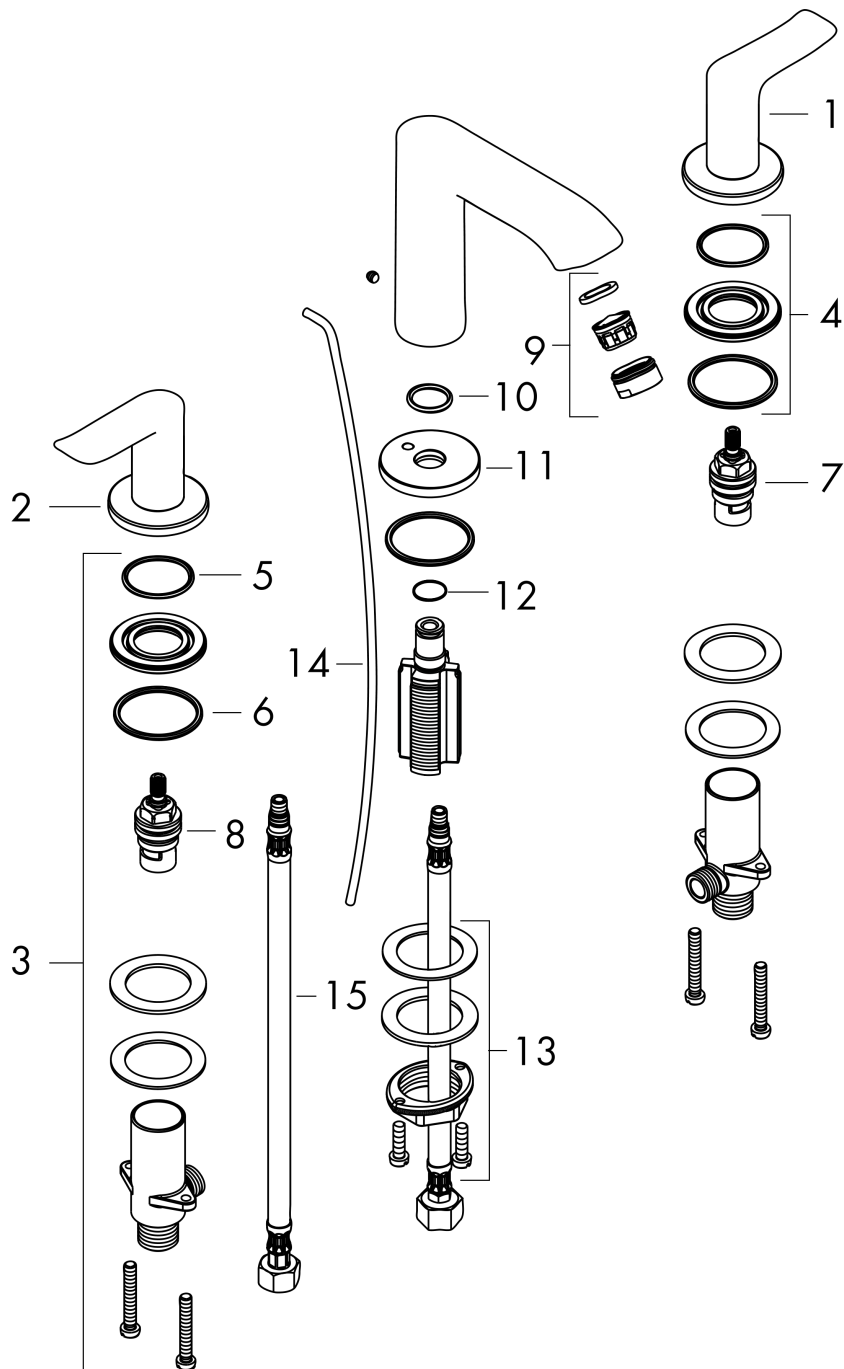

Exploded drawing

Year of production: >01/12

Metris
Metris 100 Widespread Faucet

 Finishes : **chrome** Part no. : **31083001**

Spare parts list

Year of production: >01/12

Pos.	Description	Part no.	Price	PU
1	handle for cold water	95523000	-	1
2	handle for hot water	95522000	-	1
3	stop valve cpl.	97357001	-	1
4	nut	92854000	-	1
5	O-Ring 32x2,5	96364000	-	1
6	O-ring 40x3	92634000	-	1
7	shut off unit left closing	94008000	-	1
8	shut off unit right closing	94009000	-	1
9	aerator M24x1 (5 l/min)	13185000	-	1
10	O-ring 18x2,5	98139000	-	1
11	escutcheon for spout	97505000	-	1
12	O-ring 11x2	98127000	-	1
13	fixing set (Ø 32)	13961000	-	1
14	pull rod	96657000	-	1
15	connection hose 18½" M8x0,75 3/8"	96321001	-	1
a	pop up waste	88509000	-	1
b	spout cpl.	95679000	-	1

Metris

Metris 100 Widespread Faucet

Finishes : **brushed nickel** Part no. : **31083821**

Description

Features

- Solid brass
- Aerated spray
- Flow: 1.2 GPM
- 90° ceramic valves
- Includes pop-up assembly

Item details

List Price \$ 740.00

Technology

Compliance

Product image

Scale drawing

Metris

Metris 100 Widespread Faucet

Finishes : **brushed nickel** Part no. : **31083821**

Exploded drawing

Year of production: >01/12

Metris
Metris 100 Widespread Faucet

 Finishes : **brushed nickel** Part no. : **31083821**

Spare parts list

Year of production: >01/12

Pos.	Description	Part no.	Price	PU
1	handle for cold water	95523820	-	1
2	handle for hot water	95522820	-	1
3	stop valve cpl.	97357001	-	1
4	nut	92854000	-	1
5	O-Ring 32x2,5	96364000	-	1
6	O-ring 40x3	92634000	-	1
7	shut off unit left closing	94008000	-	1
8	shut off unit right closing	94009000	-	1
9	aerator M24x1 (5 l/min)	13185820	-	1
10	O-ring 18x2,5	98139000	-	1
11	escutcheon for spout	97505820	-	1
12	O-ring 11x2	98127000	-	1
13	fixing set (Ø 32)	13961000	-	1
14	connection hose 18½" M8x0,75 3/8"	96321001	-	1
15	pull rod	96657820	-	1
a	pop up waste	88509820	-	1