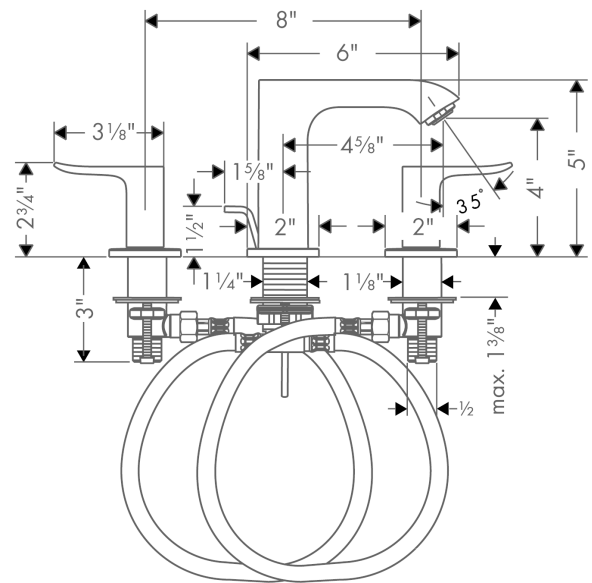

Scale drawing