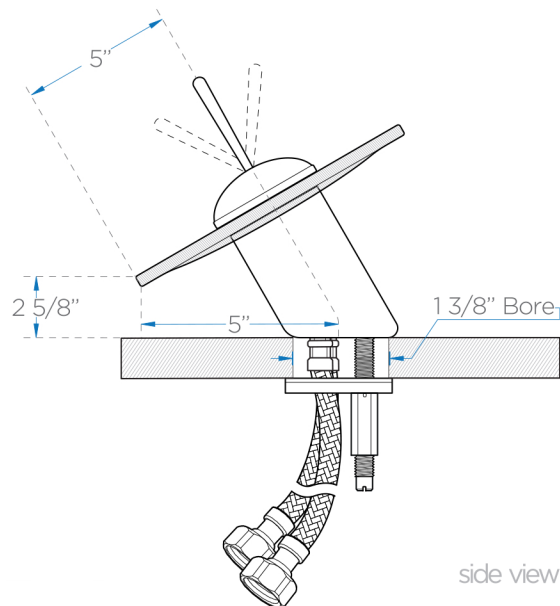

CASCATA

FFT1000BN

Waterfall Single Hole Mount Bathroom Vanity Faucet

FEATURES:

- Brushed Nickel Finish
- Ceramic Disc Valve
- 1/2" - 14 NPS Connection
- Single Hole Faucet Mount
- Solid Brass Body

side view

BOX DIMENSIONS: L11 1/2" W10" H8 1/2" G.W.3 1/2LB