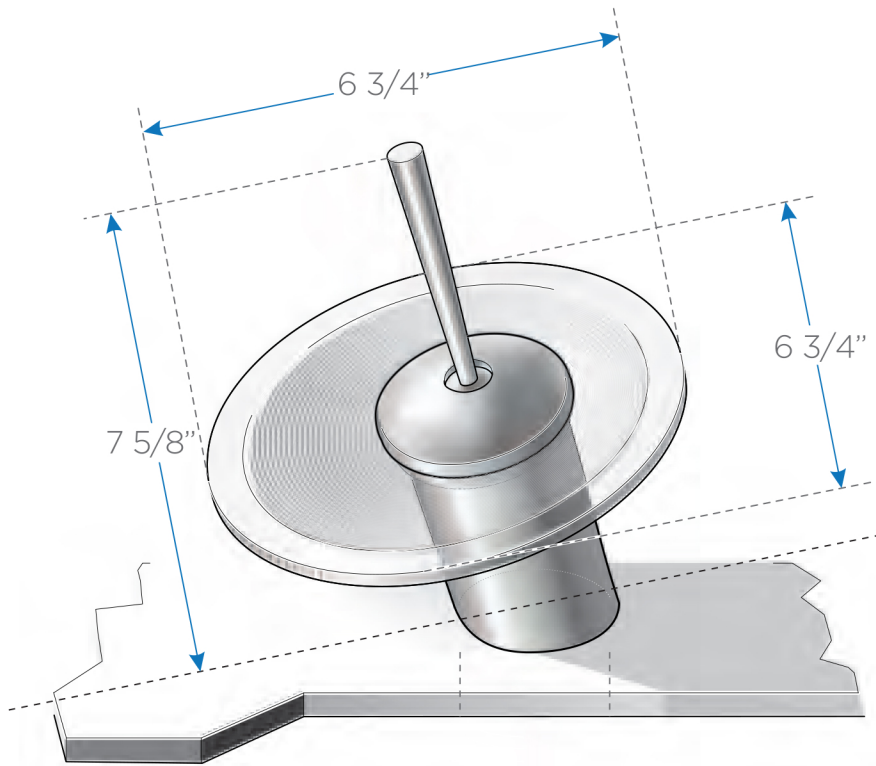

CASCATA

FFT1000BN

Waterfall Single Hole Mount Bathroom Vanity Faucet

FEATURES:

- Brushed Nickel Finish
- Ceramic Disc Valve
- 1/2" - 14 NPS Connection
- Single Hole Faucet Mount
- Solid Brass Body

side view

BOX DIMENSIONS: L11 1/2" W10" H8 1/2" G.W.3 1/2LB