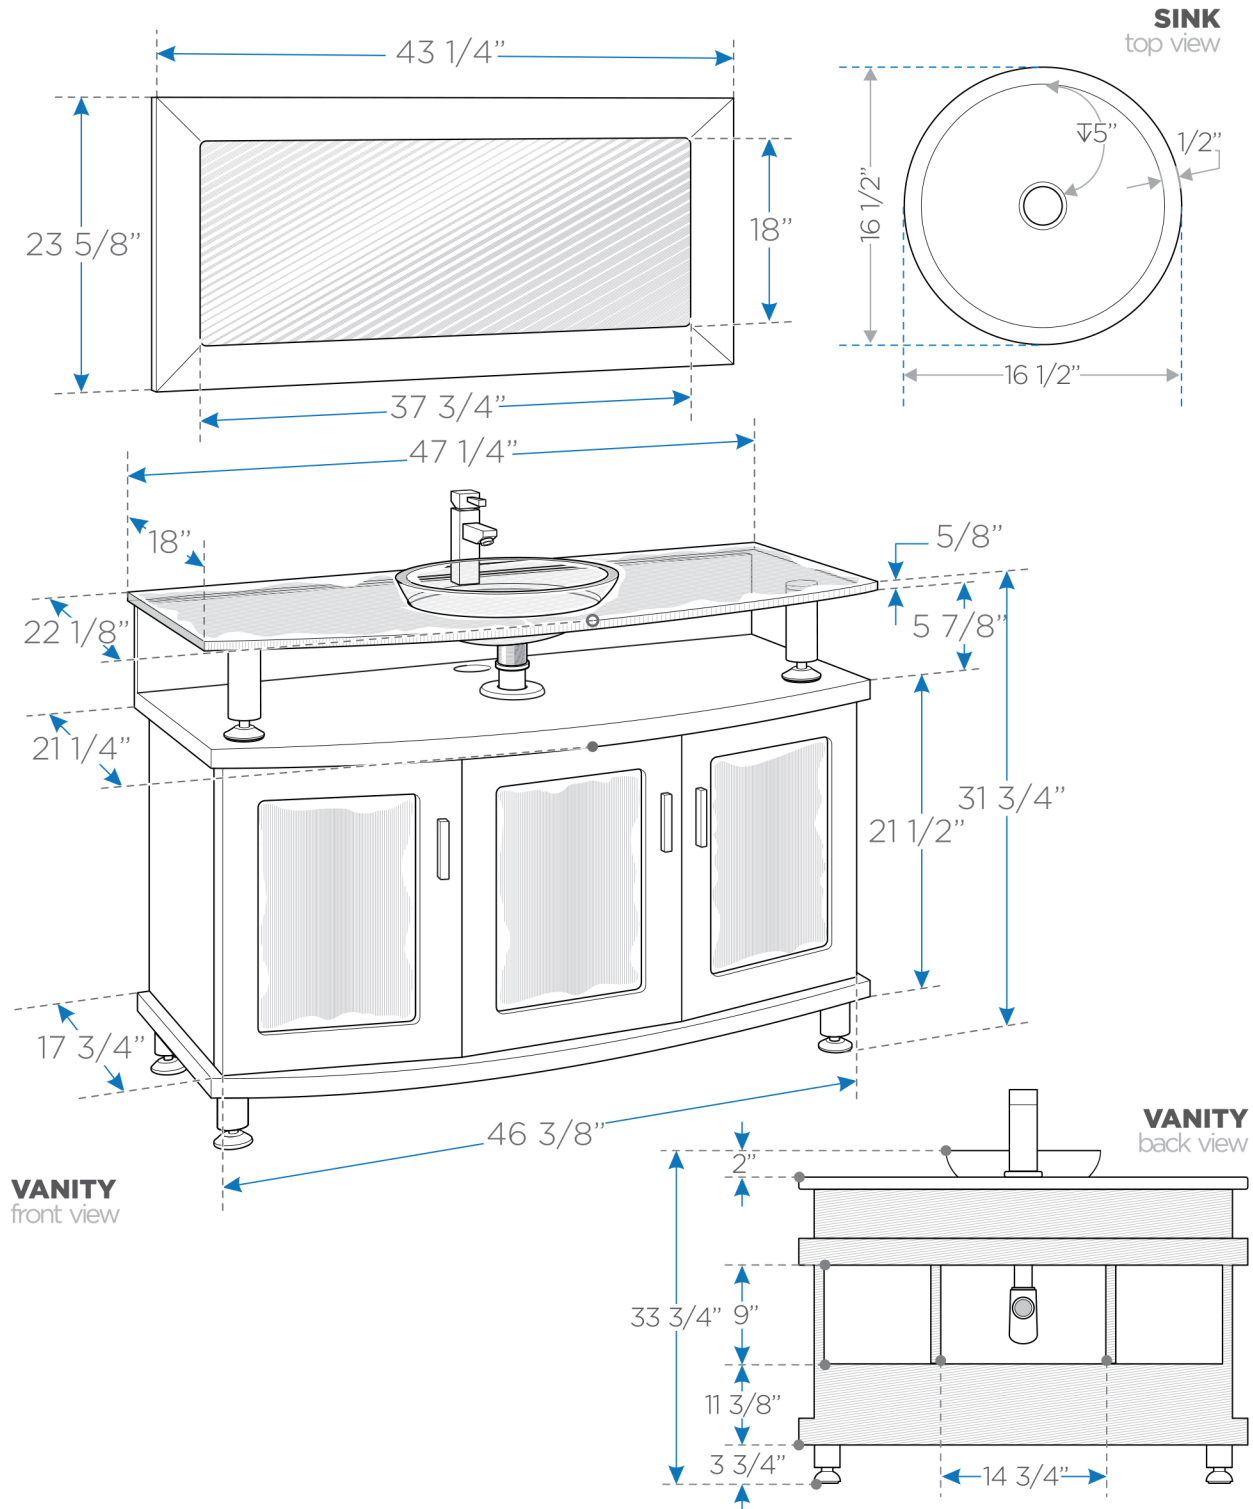

CONTENTO

FVN3318

48" Modern Bathroom Vanity w/ Mirror

BOX DIMENSIONS: L19" W30" H29" GW.89LB