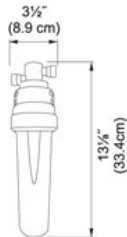

Hot and Filtered Cold Water Dispenser - LB6200 LB6200
Polished Chrome | 120.0296.722

FAMILY : Point of Use and Filtration | SERIE : Hot and Filtered Cold Water Dispenser - LB6200 | MODEL : LB6200 | FINISH : Polished Chrome | INSTALLATION TYPE : Point of Use and Filtration | STYLE : Modern

---

RELATED PARTS

133.0171.120

133.0204.098