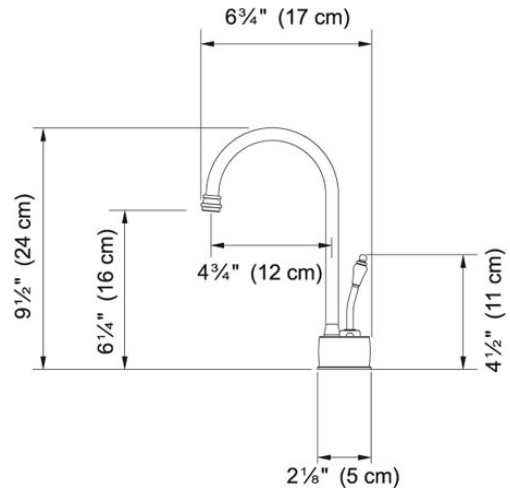

RELATED PARTS

133.0171.120

133.0204.098

Hot and Filtered Cold Water Dispenser - LB6200 LB6270

Polished Nickel | 120.0296.724

FAMILY : Point of Use and Filtration | SERIE : Hot and Filtered Cold Water Dispenser - LB6200 | MODEL : LB6270 | FINISH : Polished Nickel | INSTALLATION TYPE : Point of Use and Filtration | STYLE : Modern