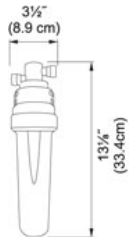

Hot and Filtered Cold Water Dispenser - LB6200 LB6280 Satin Nickel | 120.0296.725

FAMILY : Point of Use and Filtration | SERIE : Hot and Filtered Cold Water Dispenser - LB6200 | MODEL : LB6280 | FINISH : Satin Nickel | INSTALLATION TYPE : Point of Use and Filtration | STYLE : Modern

---

RELATED PARTS

133.0171.120

133.0204.098