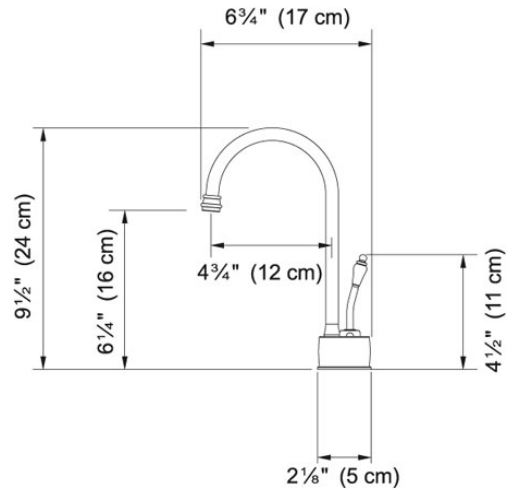

RELATED PARTS

133.0171.120

133.0204.098

Hot and Filtered Cold Water Dispenser - LB6200 LB6260 Old

World Bronze | 120.0296.723

FAMILY : Point of Use and Filtration | SERIE : Hot and Filtered Cold Water Dispenser - LB6200 | MODEL : LB6260 | FINISH : Old World Bronze | INSTALLATION TYPE : Point of Use and Filtration | STYLE : Modern