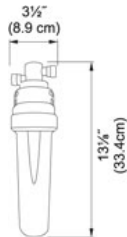

Hot and Filtered Cold Water Dispenser - LB6200 LB6260 Old
World Bronze | 120.0296.723

FAMILY : Point of Use and Filtration | SERIE : Hot and Filtered Cold Water Dispenser - LB6200 | MODEL : LB6260 | FINISH :
Old World Bronze | INSTALLATION TYPE : Point of Use and Filtration | STYLE : Modern

---

RELATED PARTS

133.0171.120

133.0204.098