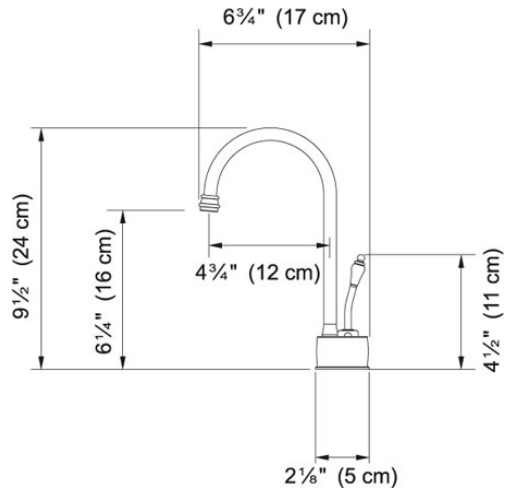

RELATED PARTS

133.0171.120

133.0204.098

Hot and Filtered Cold Water Dispenser - LB6200 LB6280 Satin Nickel | 120.0296.725

FAMILY : Point of Use and Filtration | SERIE : Hot and Filtered Cold Water Dispenser - LB6200 | MODEL : LB6280 | FINISH : Satin Nickel | INSTALLATION TYPE : Point of Use and Filtration | STYLE : Modern