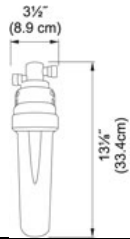

Hot and Filtered Cold Water Dispenser - LB6200 LB6270
Polished Nickel | 120.0296.724

FAMILY : Point of Use and Filtration | SERIE : Hot and Filtered Cold Water Dispenser - LB6200 | MODEL : LB6270 | FINISH : Polished Nickel | INSTALLATION TYPE : Point of Use and Filtration | STYLE : Modern

---

RELATED PARTS

133.0171.120

133.0204.098