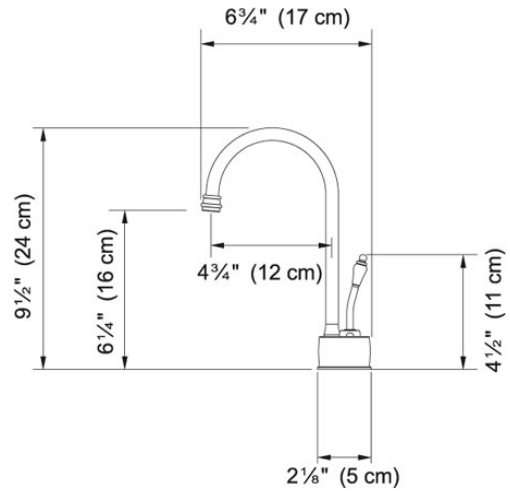

Hot and Filtered Cold Water Dispenser - LB6200 LB6200

Polished Chrome | 120.0296.722

FAMILY : Point of Use and Filtration | SERIE : Hot and Filtered Cold Water Dispenser - LB6200 | MODEL : LB6200 | FINISH : Polished Chrome | INSTALLATION TYPE : Point of Use and Filtration | STYLE : Modern