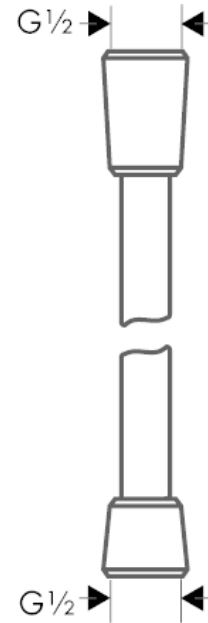

Product image

Scale drawing

Isiflex

Techniflex Hose, 80"

Finishes : **chrome** Part no. : **28274000**

Exploded drawing

Year of production: >12/00

Isiflex**Techniflex Hose, 80"**Finishes : **chrome** Part no. : **28274000****Spare parts list**

Year of production: >12/00

Pos.	Description	Part no.	Price	PU
1	seal	98058000	-	1

Isiflex

Techniflex Hose, 80"

Finishes : **brushed nickel** Part no. : **28274820**

Description

Features

- high-quality shower hose with metal look
- No-kink hose

Item details

List Price \$ 90.00

Product image

Scale drawing

Isiflex

Techniflex Hose, 80"

Finishes : **brushed nickel** Part no. : **28274820**

Exploded drawing

Product image

Scale drawing

Isiflex

Techniflex Hose, 80"

Finishes : **polished nickel** Part no. : **28274830**

Exploded drawing

Year of production: >11/16

Isiflex**Techniflex Hose, 80"**Finishes : **polished nickel** Part no. : **28274830****Spare parts list**