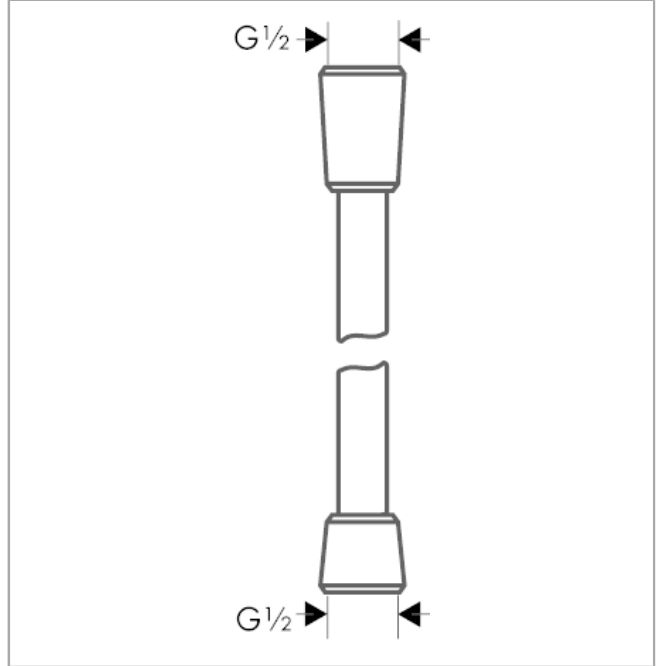

Isiflex

Techniflex Hose, 80"

Finishes : **chrome** Part no. : **28274000**

Description

Features

- high-quality shower hose with metal look
- No-kink hose

Item details

List Price \$ 70.00

Product image

Scale drawing

Isiflex

Techniflex Hose, 80"

Finishes : **chrome** Part no. : **28274000**

Exploded drawing

Year of production: >12/00

Isiflex**Techniflex Hose, 80"**Finishes : **chrome** Part no. : **28274000****Spare parts list**

Year of production: >12/00

Pos.	Description	Part no.	Price	PU
1	seal	98058000	-	1

Isiflex

Techniflex Hose, 80"

Finishes : **brushed nickel** Part no. : **28274820**

Description

Features

- high-quality shower hose with metal look
- No-kink hose

Item details

List Price \$ 90.00

Product image

Scale drawing

Isiflex

Techniflex Hose, 80"

Finishes : **brushed nickel** Part no. : **28274820**

Exploded drawing