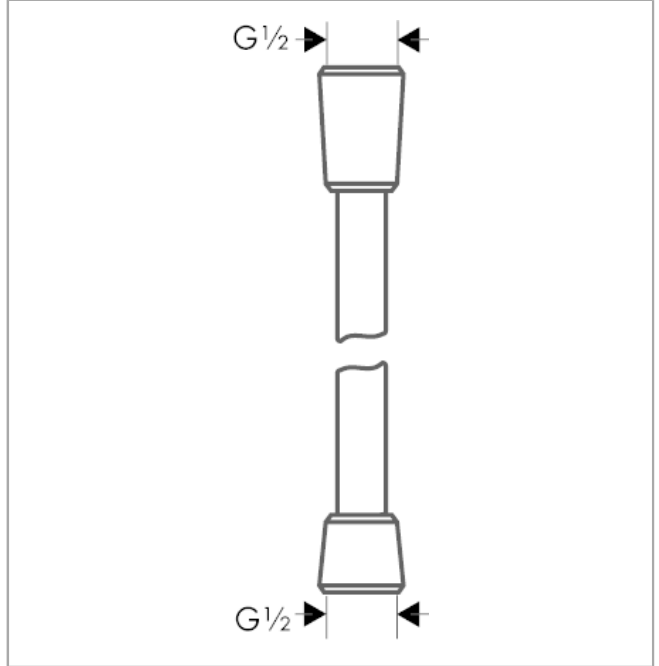

Year of production: >12/00

Pos.	Description	Part no.	Price	PU
1	seal	98058000	-	1

Isiflex

Techniflex Hose, 80"

Finishes : **brushed nickel** Part no. : **28274820**

Description

Features

- high-quality shower hose with metal look
- No-kink hose

Year of production: >11/16

Isiflex**Techniflex Hose, 80"**Finishes : **brushed nickel** Part no. : **28274820****Spare parts list**

Year of production: >11/16

Pos.	Description	Part no.	Price	PU
1	seal	98058000	-	1

Isiflex

Techniflex Hose, 80"

Finishes : **polished nickel** Part no. : **28274830**

Description

Features

- high-quality shower hose with metal look
- No-kink hose

Item details

List Price \$ 90.00

Product image

Scale drawing

Isiflex

Techniflex Hose, 80"

Finishes : **polished nickel** Part no. : **28274830**

Exploded drawing

Year of production: >11/16

Isiflex**Techniflex Hose, 80"**Finishes : **polished nickel** Part no. : **28274830****Spare parts list**