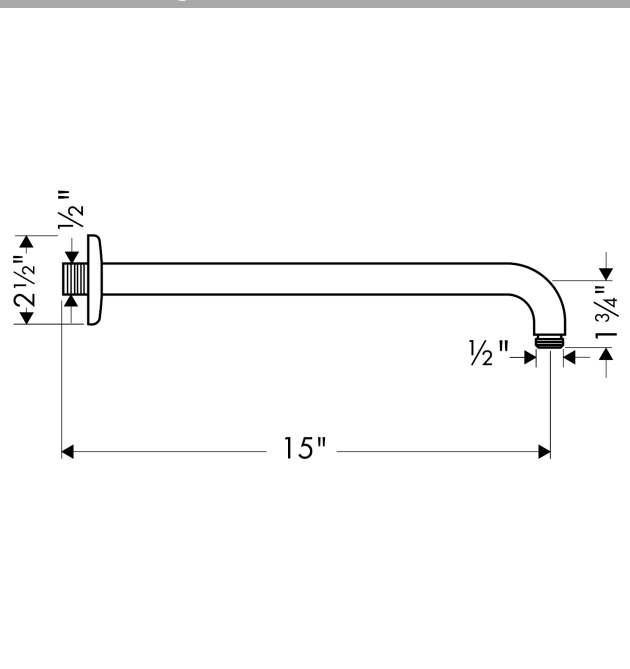

Compliance

Product image

Scale drawing

Raindance

Raindance Showerarm, 15"

Finishes : **chrome** Part no. : **27413001**

Exploded drawing

Year of production: >08/03

Raindance**Raindance Showerarm, 15"**Finishes : **chrome** Part no. : **27413001****Spare parts list**

Year of production: >08/03

| Pos. | Description | Part no. | Price | PU |
|-------------|--------------------|-----------------|--------------|-----------|
| 1 | escutcheon | 28454000 | - | 1 |

Compliance

Product image

Scale drawing

Raindance

Raindance Showerarm, 15"

Finishes : brushed nickel Part no. : 27413821

Exploded drawing

Year of production: >08/04

Finishes : **rubbed bronze** Part no. : **27413921**

Exploded drawing

Year of production: >06/09