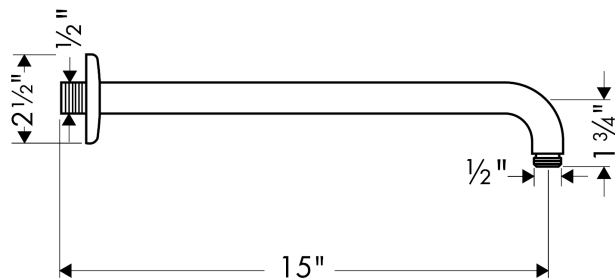

Raindance

Raindance Showerarm, 15"

Finishes : **chrome** Part no. : **27413001**

Description

Features

- Escutcheon

Item details

List Price \$ 170.00

Compliance

Product image

Scale drawing

Raindance

Raindance Showerarm, 15"

Finishes : **chrome** Part no. : **27413001**

Exploded drawing

Year of production: >08/03

Compliance

Product image

Scale drawing

Raindance

Raindance Showerarm, 15"

Finishes : brushed nickel Part no. : 27413821

Exploded drawing

Year of production: >08/04

Finishes : **rubbed bronze** Part no. : **27413921**

Exploded drawing

Year of production: >06/09