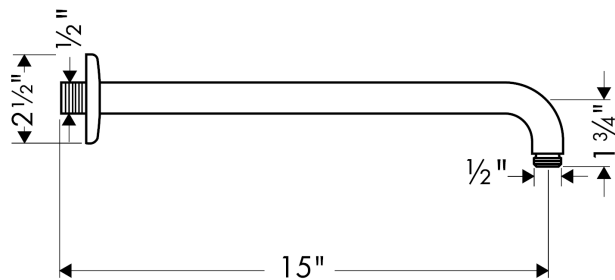

Scale drawing