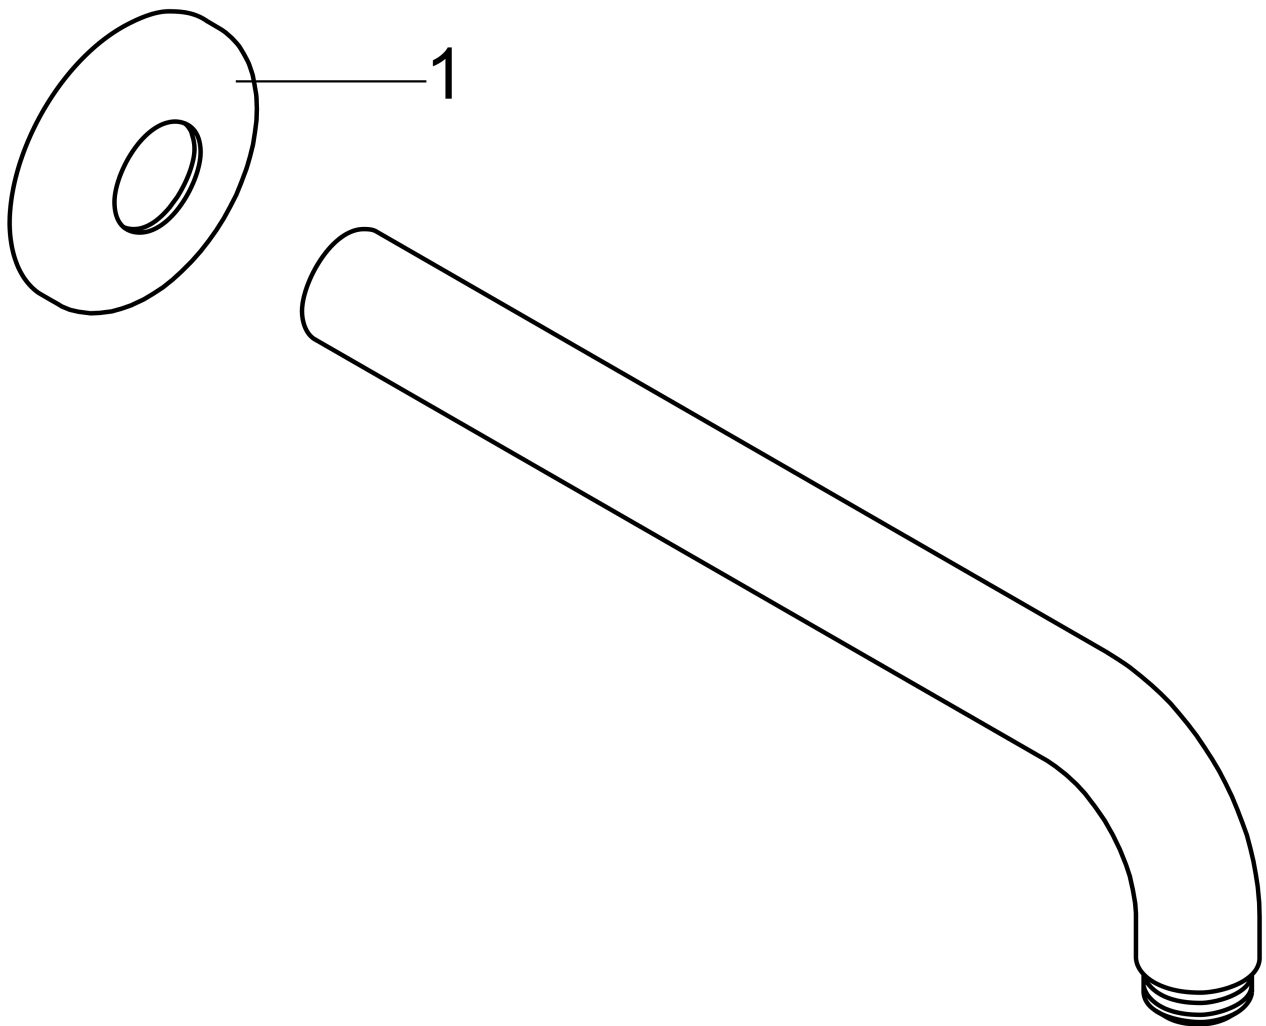

Raindance

Raindance Showerarm, 15"

Finishes : **chrome** Part no. : **27413001**

Description

Features

- Escutcheon

Item details

List Price \$ 170.00

Compliance

Product image

Scale drawing

Raindance

Raindance Showerarm, 15"

Finishes : **chrome** Part no. : **27413001**

Exploded drawing

Year of production: >08/03

Raindance**Raindance Showerarm, 15"**Finishes : **chrome** Part no. : **27413001****Spare parts list**

Year of production: >08/03

| Pos. | Description | Part no. | Price | PU |
|-------------|--------------------|-----------------|--------------|-----------|
| 1 | escutcheon | 28454000 | - | 1 |

Finishes : **rubbed bronze** Part no. : **27413921**

Exploded drawing

Year of production: >06/09