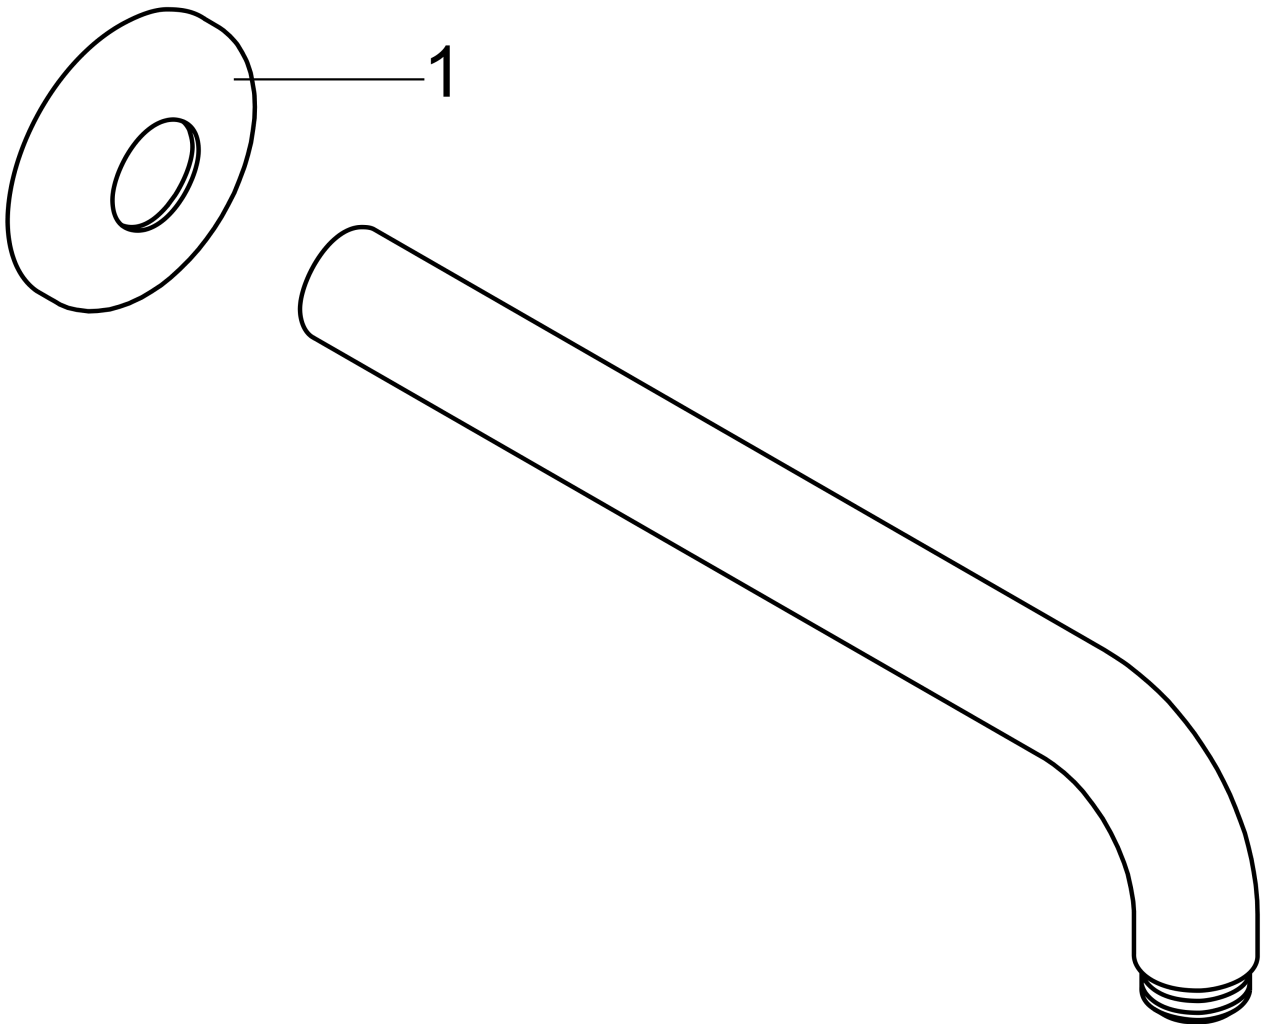

Compliance

Product image

Scale drawing

Raindance

Raindance Showerarm, 15"

Finishes : **chrome** Part no. : **27413001**

Exploded drawing

Year of production: >08/03

Raindance

Raindance Showerarm, 15"

Finishes : **brushed nickel** Part no. : **27413821**

Description

Features

- Escutcheon

Item details

List Price \$ 220.00

Compliance

Product image

Scale drawing

Raindance

Raindance Showerarm, 15"

Finishes : brushed nickel Part no. : 27413821

Exploded drawing

Year of production: >08/04

Finishes : **rubbed bronze** Part no. : **27413921**

Exploded drawing

Year of production: >06/09