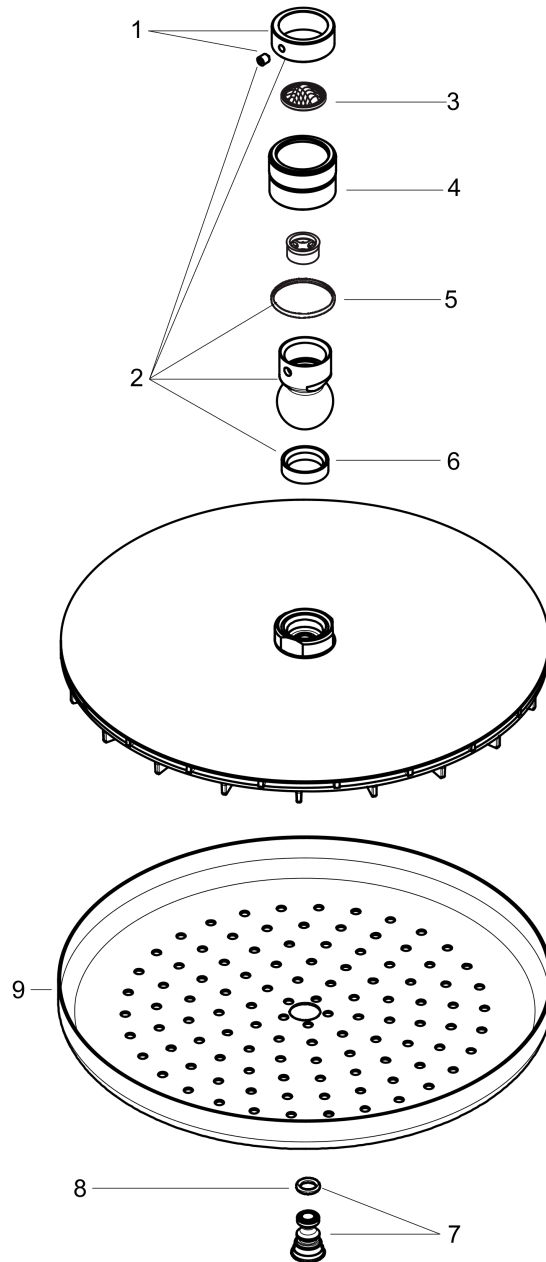

Croma

Croma 220 AIR 1-Jet Showerhead

Finishes : **chrome** Part no. : **26465001**

Description

Features

- 107 no-clog spray channels
- Spray modes: RainAir
- Flow: 2.5 GPM
- Fully-finished matching spray face

Item details

List Price \$ 330.00

Technology

Compliance

Product image

Scale drawing

Croma
Croma 220 AIR 1-Jet Showerhead
Finishes : **chrome** Part no. : **26465001**

Exploded drawing

Year of production: >01/13

Croma

Croma 220 AIR 1-Jet Showerhead

Finishes : **chrome** Part no. : **26465001**

Spare parts list

Year of production: >01/13

Pos.	Description	Part no.	Price	PU
1	lock washer	98942000	-	1
2	ball joint	98941000	-	1
3	filter packing	94246000	-	1
4	nut	97958000	-	1
5	lever collar	97536000	-	1
6	seal	97606000	-	1
7	air jet (Eco)	95795000	-	1
8	O-ring 7x2	98419000	-	1
9	spray body	92882000	-	1

Croma

Croma 220 AIR 1-Jet Showerhead

Finishes : **brushed nickel** Part no. : **26465821**

Description

Features

- 107 no-clog spray channels
- Spray modes: RainAir
- Flow: 2.5 GPM
- Fully-finished matching spray face