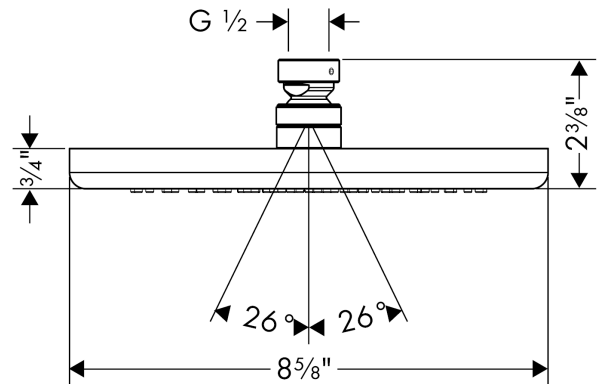

Item details

List Price \$ 330.00

Technology

Compliance

Product image

Scale drawing

Croma
Croma 220 AIR 1-Jet Showerhead
Finishes : **chrome** Part no. : **26465001**

Exploded drawing

Year of production: >01/13

Croma

Croma 220 AIR 1-Jet Showerhead

Finishes : **chrome** Part no. : **26465001**

Spare parts list

Year of production: >01/13

Pos.	Description	Part no.	Price	PU
1	lock washer	98942000	-	1
2	ball joint	98941000	-	1
3	filter packing	94246000	-	1
4	nut	97958000	-	1
5	lever collar	97536000	-	1
6	seal	97606000	-	1
7	air jet (Eco)	95795000	-	1
8	O-ring 7x2	98419000	-	1
9	spray body	92882000	-	1