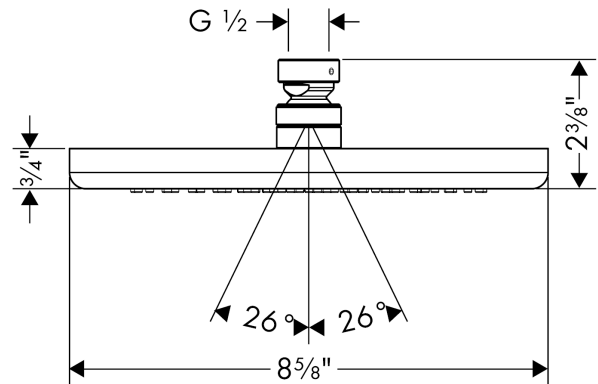

Item details

List Price \$ 440.00

Technology

Compliance

Product image

Scale drawing

Croma

Croma 220 AIR 1-Jet Showerhead