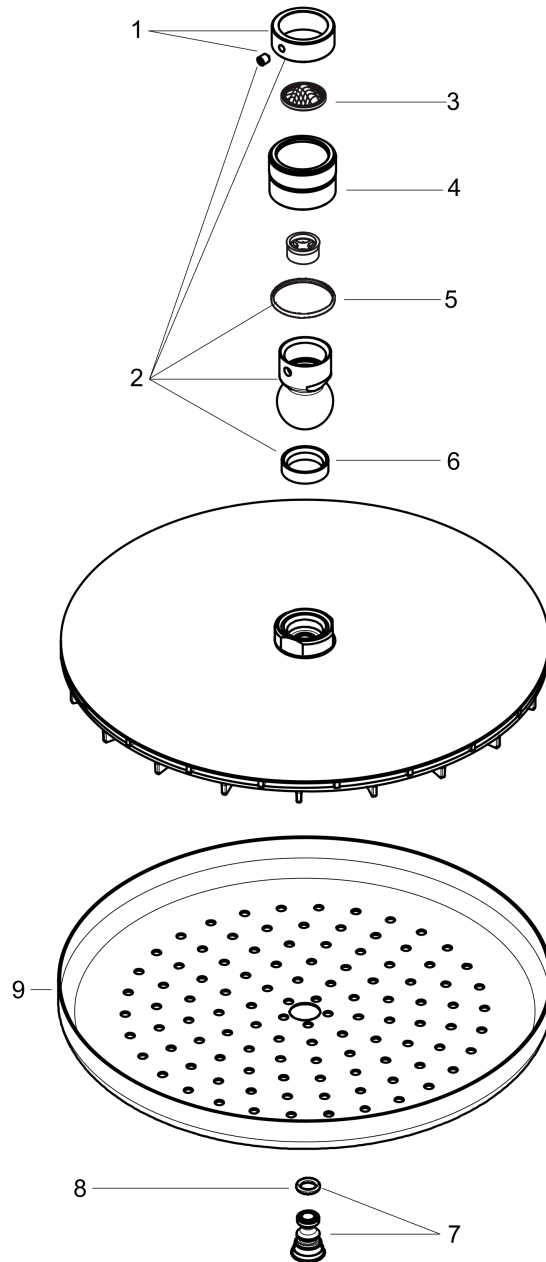

Year of production: >01/13

Croma

Croma 220 AIR 1-Jet Showerhead

Finishes : **chrome** Part no. : **26465001**

Spare parts list

Year of production: >01/13

Pos.	Description	Part no.	Price	PU
1	lock washer	98942000	-	1
2	ball joint	98941000	-	1
3	filter packing	94246000	-	1
4	nut	97958000	-	1
5	lever collar	97536000	-	1
6	seal	97606000	-	1
7	air jet (Eco)	95795000	-	1
8	O-ring 7x2	98419000	-	1
9	spray body	92882000	-	1

Item details

List Price \$ 440.00

Technology

Compliance

Product image

Scale drawing

Croma

Croma 220 AIR 1-Jet Showerhead

Finishes : **brushed nickel** Part no. : **26465821**

Exploded drawing

Year of production: >01/13

Croma

Croma 220 AIR 1-Jet Showerhead

Finishes : **brushed nickel** Part no. : **26465821**

Spare parts list

Year of production: >01/13

Pos.	Description	Part no.	Price	PU
1	lock washer	98942820	-	1
2	filter packing	94246000	-	1
3	nut	97958820	-	1
4	lever collar	97536000	-	1
5	ball joint	98941820	-	1
6	seal	97606000	-	1
7	air jet (Eco)	95795820	-	1
8	O-ring 7x2	98419000	-	1