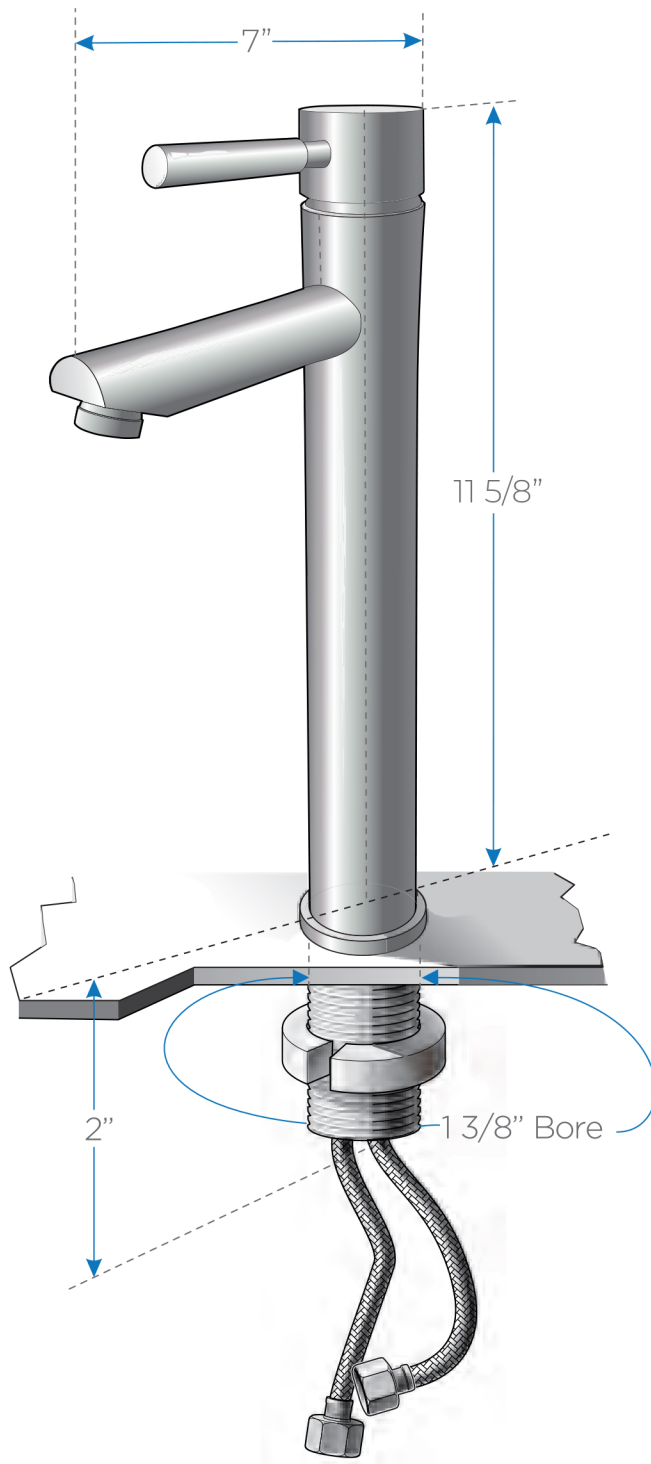

TOLERUS

FFT1041BN

Single Hole Vessel Mount

Bathroom Vanity Faucet

side view

FEATURES:

- Brushed Nickel Finish
- Ceramic Disc Valve
- 1/2" - 14 NPS Connection
- Single Hole / Vessel Faucet Mount
- Solid Brass Body

BOX DIMENSIONS: L16 1/2" W7" H2 1/2" G.W.4LB