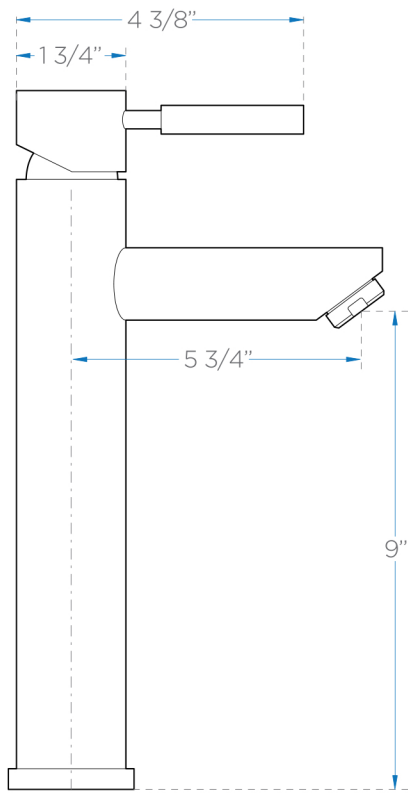

TOLERUS

FFT1041BN

Single Hole Vessel Mount

Bathroom Vanity Faucet

side view

FEATURES:

- Brushed Nickel Finish
- Ceramic Disc Valve
- 1/2" - 14 NPS Connection
- Single Hole / Vessel Faucet Mount
- Solid Brass Body

BOX DIMENSIONS: L16 1/2" W7" H2 1/2" G.W.4LB