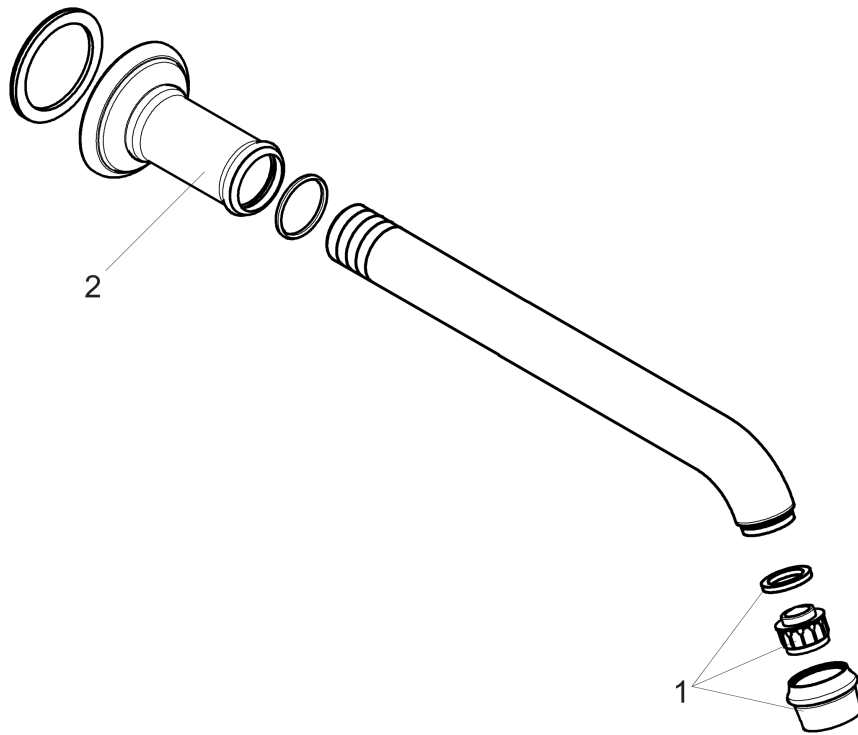

Spare parts list

Year of production: >06/06

Pos.	Description	Part no.	Price	PU
1	aerator M22x1 (5 l/min + 25 l/min)	95381000	-	1
2	escutcheon for spout	98576000	-	1

AXOR Montreux Axor Montreux Tub Spout

Finishes : **brushed nickel** Part no. : **16541821**

Description

Features

- Solid brass

Item details

List Price \$ 450.00

Compliance

Product image

Scale drawing

AXOR Montreux
Axor Montreux Tub Spout

Finishes : **brushed nickel** Part no. : **16541821**

Exploded drawing

Year of production: >06/06

AXOR Montreux
Axor Montreux Tub Spout

Finishes : **brushed nickel** Part no. : **16541821**

Spare parts list

Year of production: >06/06

Pos.	Description	Part no.	Price	PU
1	aerator M22x1 (5 l/min + 25 l/min)	95381820	-	1
2	escutcheon for spout	98576820	-	1

AXOR Montreux
Axor Montreux Tub Spout

Finishes : **polished nickel** Part no. : **16541831**