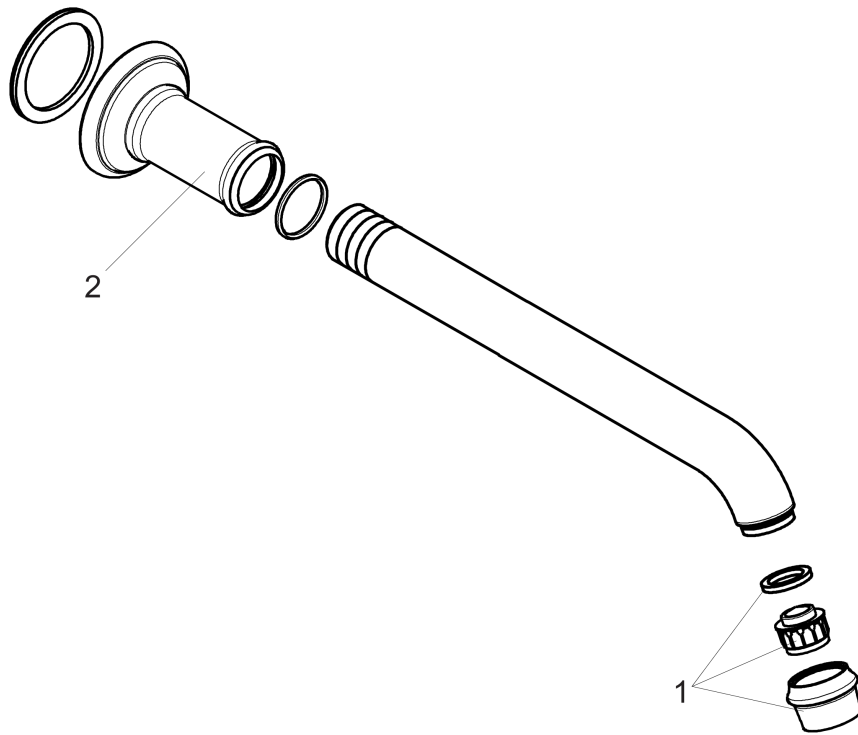

AXOR Montreux
Axor Montreux Tub Spout

Finishes : **brushed nickel** Part no. : **16541821**

Exploded drawing

Year of production: >06/06

AXOR Montreux
Axor Montreux Tub Spout

Finishes : **brushed nickel** Part no. : **16541821**

Spare parts list

Year of production: >06/06

Pos.	Description	Part no.	Price	PU
1	aerator M22x1 (5 l/min + 25 l/min)	95381820	-	1
2	escutcheon for spout	98576820	-	1

AXOR Montreux
Axor Montreux Tub Spout

Finishes : **polished nickel** Part no. : **16541831**

Description

Features

- Solid brass

Item details

List Price \$ 370.00

Compliance

Product image

Scale drawing

AXOR Montreux
Axor Montreux Tub Spout
Finishes : **polished nickel**

Part no. : **16541831**

Exploded drawing

Year of production: >06/06

AXOR Montreux
Axor Montreux Tub Spout

Finishes : **polished nickel** Part no. : **16541831**