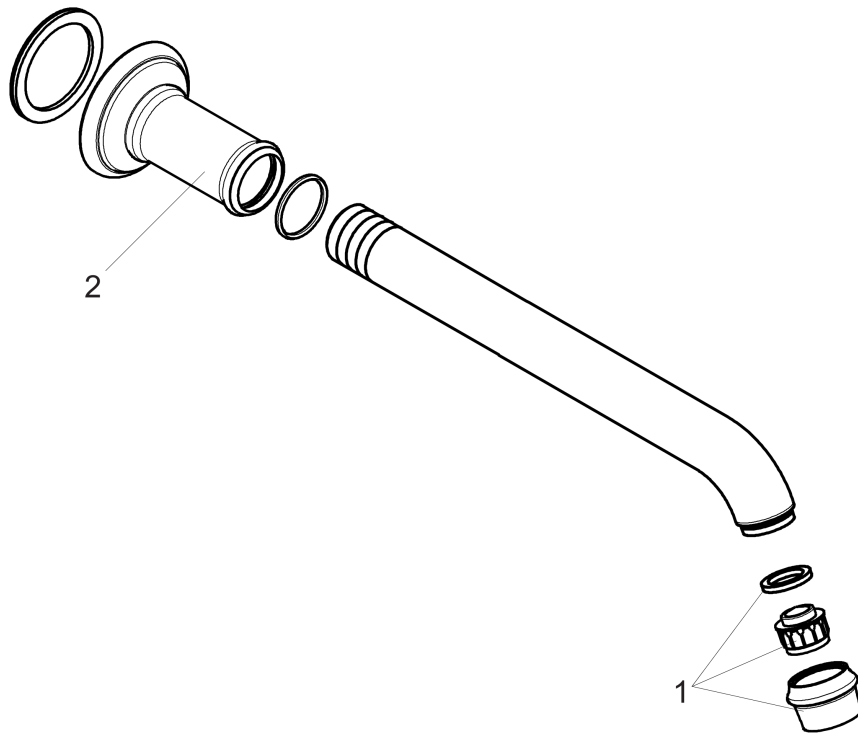

AXOR Montreux

Axor Montreux Tub Spout

Finishes : **chrome** Part no. : **16541001**

Description

Features

- Solid brass

Item details

List Price \$ 310.00

Compliance

Product image

Scale drawing

AXOR Montreux
Axor Montreux Tub Spout
Finishes : **chrome** Part no. : **16541001**

Exploded drawing

Year of production: >06/06

AXOR Montreux
Axor Montreux Tub Spout
 Finishes : **chrome** Part no. : **16541001**

Spare parts list

Year of production: >06/06

Pos.	Description	Part no.	Price	PU
1	aerator M22x1 (5 l/min + 25 l/min)	95381000	-	1
2	escutcheon for spout	98576000	-	1

AXOR Montreux Axor Montreux Tub Spout

Finishes : **brushed nickel** Part no. : **16541821**

AXOR Montreux
Axor Montreux Tub Spout

Finishes : **brushed nickel** Part no. : **16541821**

Exploded drawing

Year of production: >06/06

AXOR Montreux
Axor Montreux Tub Spout

Finishes : **brushed nickel** Part no. : **16541821**