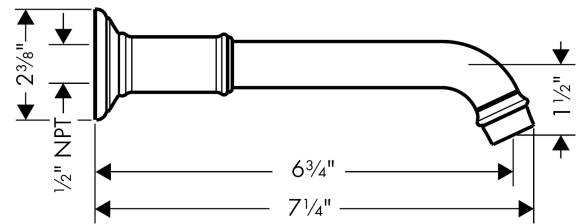

Compliance

Product image

Scale drawing

AXOR Montreux
Axor Montreux Tub Spout
Finishes : **chrome** Part no. : **16541001**

Exploded drawing

Year of production: >06/06

AXOR Montreux
Axor Montreux Tub Spout
 Finishes : **chrome** Part no. : **16541001**

Spare parts list

Year of production: >06/06

Pos.	Description	Part no.	Price	PU
1	aerator M22x1 (5 l/min + 25 l/min)	95381000	-	1
2	escutcheon for spout	98576000	-	1

AXOR Montreux Axor Montreux Tub Spout

Finishes : **brushed nickel** Part no. : **16541821**