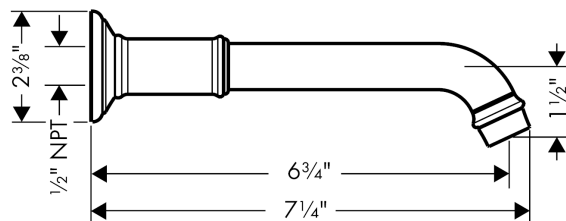

Spare parts list

Year of production: >06/06

Pos.	Description	Part no.	Price	PU
1	aerator M22x1 (5 l/min + 25 l/min)	95381820	-	1
2	escutcheon for spout	98576820	-	1

AXOR Montreux
Axor Montreux Tub Spout

Finishes : **polished nickel** Part no. : **16541831**

Description

Features

- Solid brass

Item details

List Price \$ 370.00

Compliance

Product image

Scale drawing