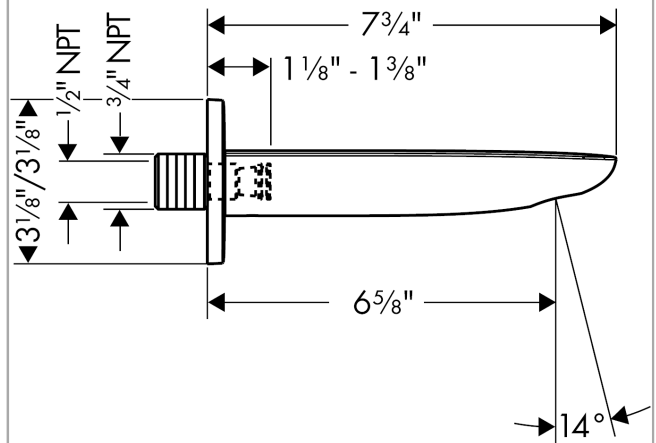

PuraVida Tub Spout

Finishes : **chrome** Part no. : **15412001**

Spare parts list

Year of production: >04/10

Pos.	Description	Part no.	Price	PU
1	aerator M24x1 (30 l/min)	98998000	-	1
2	special tool	95290000	-	1
3	hollow set screw M6x8	97810000	-	1
4	O-Ring 22x2	98185000	-	1
5	O-ring 13x2	98128000	-	1
6	connecting thread	95658001	-	1

PuraVida

PuraVida Tub Spout

Finishes : **white/chrome** Part no. : **15412401**

Description

Features

- Solid brass
- 1/2" female and 3/4" male adaptor included

Item details

List Price \$ 360.00

Compliance

Product image

Scale drawing

PuraVida

PuraVida Tub Spout

Finishes : **white/chrome**

Part no. : **15412401**

Exploded drawing

Year of production: >04/10

PuraVida

PuraVida Tub Spout

Finishes : **white/chrome**

Part no. : **15412401**

Spare parts list

Year of production: >04/10

Pos.	Description	Part no.	Price	PU
1	aerator M24x1 (30 l/min)	98998000	-	1
2	special tool	95290000	-	1
3	hollow set screw M6x6	97660000	-	1
4	O-Ring 22x2	98185000	-	1
5	O-ring 13x2	98128000	-	1
6	connecting thread	95658001	-	1