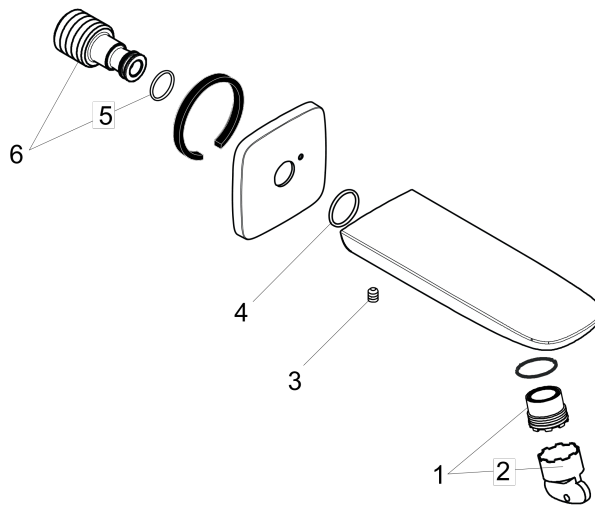

**PuraVida
PuraVida Tub Spout**

Finishes : **chrome** Part no. : **15412001**

Description

Features

- Solid brass
- 1/2" female and 3/4" male adaptor included

Item details

List Price \$ 360.00

Compliance

Product image

Scale drawing

PuraVida

PuraVida Tub Spout

Finishes : **chrome** Part no. : **15412001**

Exploded drawing

Year of production: >04/10

PuraVida

PuraVida Tub Spout

Finishes : **chrome** Part no. : **15412001**

Spare parts list

Year of production: >04/10

Pos.	Description	Part no.	Price	PU
1	aerator M24x1 (30 l/min)	98998000	-	1
2	special tool	95290000	-	1
3	hollow set screw M6x8	97810000	-	1
4	O-Ring 22x2	98185000	-	1
5	O-ring 13x2	98128000	-	1
6	connecting thread	95658001	-	1

Year of production: >04/10

PuraVida

PuraVida Tub Spout

Finishes : **white/chrome**

Part no. : **15412401**

Spare parts list

Year of production: >04/10

Pos.	Description	Part no.	Price	PU
1	aerator M24x1 (30 l/min)	98998000	-	1
2	special tool	95290000	-	1
3	hollow set screw M6x6	97660000	-	1
4	O-Ring 22x2	98185000	-	1
5	O-ring 13x2	98128000	-	1
6	connecting thread	95658001	-	1