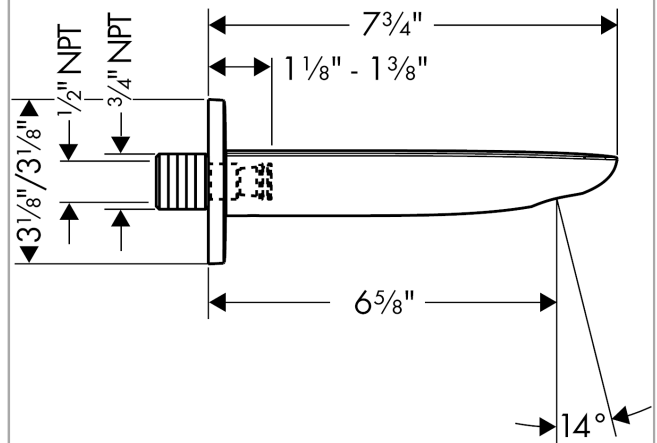

**PuraVida
PuraVida Tub Spout**

Finishes : **chrome** Part no. : **15412001**

Description

Features

- Solid brass
- 1/2" female and 3/4" male adaptor included

Item details

List Price \$ 360.00

Compliance

Product image

Scale drawing

PuraVida

PuraVida Tub Spout

Finishes : **chrome** Part no. : **15412001**

Exploded drawing

Year of production: >04/10

PuraVida

PuraVida Tub Spout

Finishes : **chrome** Part no. : **15412001**

Spare parts list

Year of production: >04/10

Pos.	Description	Part no.	Price	PU
1	aerator M24x1 (30 l/min)	98998000	-	1
2	special tool	95290000	-	1
3	hollow set screw M6x8	97810000	-	1
4	O-Ring 22x2	98185000	-	1
5	O-ring 13x2	98128000	-	1
6	connecting thread	95658001	-	1

Year of production: >04/10

PuraVida

PuraVida Tub Spout

Finishes : **white/chrome**

Part no. : **15412401**

Spare parts list

Year of production: >04/10

Pos.	Description	Part no.	Price	PU
1	aerator M24x1 (30 l/min)	98998000	-	1
2	special tool	95290000	-	1
3	hollow set screw M6x6	97660000	-	1
4	O-Ring 22x2	98185000	-	1
5	O-ring 13x2	98128000	-	1
6	connecting thread	95658001	-	1