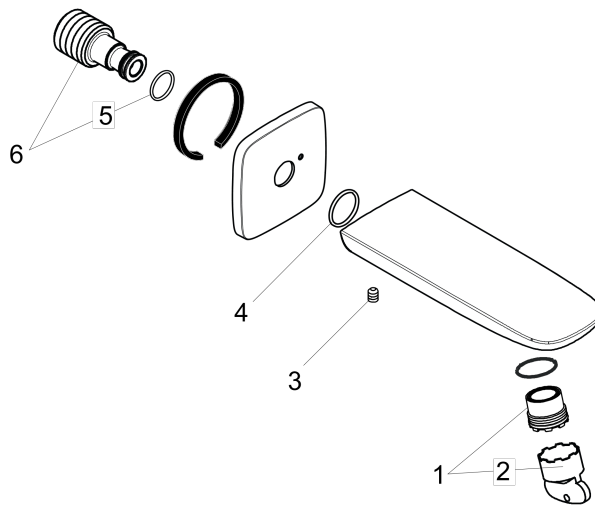

PuraVida Tub Spout

Finishes : **chrome** Part no. : **15412001**

Spare parts list

Year of production: >04/10

Pos.	Description	Part no.	Price	PU
1	aerator M24x1 (30 l/min)	98998000	-	1
2	special tool	95290000	-	1
3	hollow set screw M6x8	97810000	-	1
4	O-Ring 22x2	98185000	-	1
5	O-ring 13x2	98128000	-	1
6	connecting thread	95658001	-	1

PuraVida

PuraVida Tub Spout

Finishes : **white/chrome** Part no. : **15412401**

Description

Features

- Solid brass
- 1/2" female and 3/4" male adaptor included

Item details

List Price \$ 360.00

Compliance

Product image

Scale drawing

PuraVida

PuraVida Tub Spout

Finishes : **white/chrome**

Part no. : **15412401**

Exploded drawing

Year of production: >04/10

PuraVida

PuraVida Tub Spout

Finishes : **white/chrome**

Part no. : **15412401**

Spare parts list

Year of production: >04/10

Pos.	Description	Part no.	Price	PU
1	aerator M24x1 (30 l/min)	98998000	-	1
2	special tool	95290000	-	1
3	hollow set screw M6x6	97660000	-	1
4	O-Ring 22x2	98185000	-	1
5	O-ring 13x2	98128000	-	1
6	connecting thread	95658001	-	1