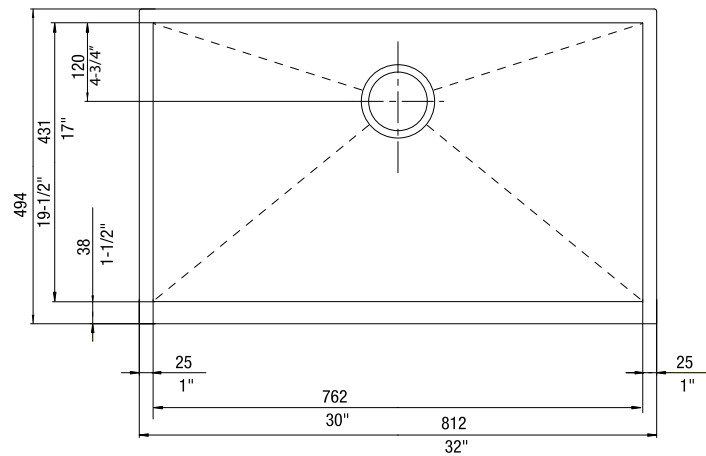

**FEATURED MODEL**

513439 Super Single with Apron, 10" bowl depth

**FEATURES**

- Required outside cabinet: 36"
- Please make certain there is adequate countertop width to accommodate the substantial sink width (19")
- Requires custom installation
- 18 gauge, 304 series stainless steel
- 18/10 chrome/nickel content
- Handcrafted from a single panel of stainless steel
- Zero radius corners
- Elegant and functional drain grooves
- Satin Polished Finish
- Sound deadening pads
- Rear drain placement

**JOB INFORMATION**

Job Name: \_\_\_\_\_

Contact: \_\_\_\_\_

Date Specified: \_\_\_\_\_

Specifier: \_\_\_\_\_

Contractor: \_\_\_\_\_

**NOMINAL DIMENSIONS**

Model 513439 shown

OVERALL	BOWL DEPTH	DRAIN
32" x 19"	10"	3-1/2"

DXF cutout templates available on our website.

**BLANCO AMERICA**

800.451.5782

www.blancoamerica.com

© 2013 BLANCO AMERICA

7/13

SPEC-003