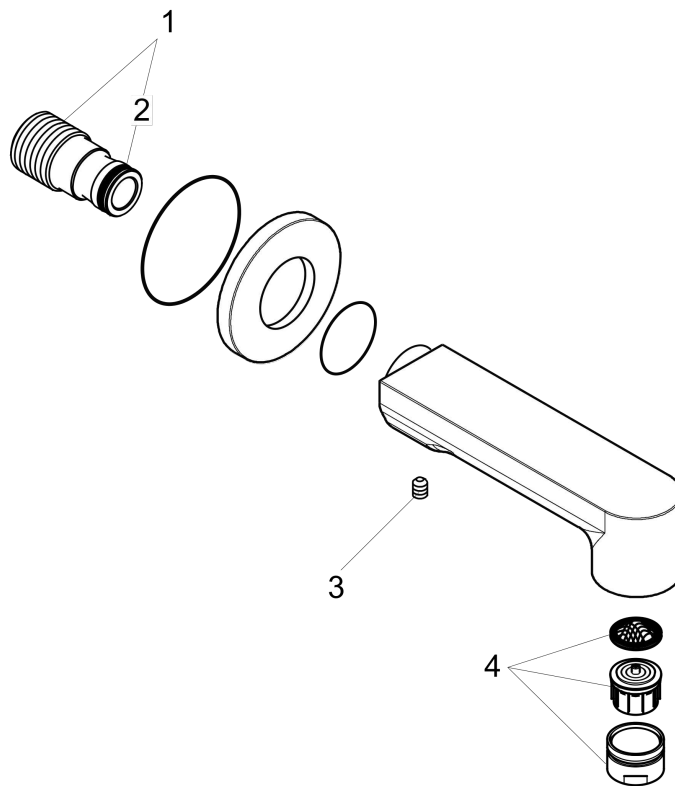

Product image

Scale drawing

S Tub Spout

Finishes : **chrome** Part no. : **14413001**

Exploded drawing

Year of production: >06/07

S Tub Spout

Finishes : **chrome** Part no. : **14413001**

S Tub Spout

Finishes : **brushed nickel** Part no. : **14413821**

Description

Features

- Solid brass
- 1/2" female and 3/4" male adaptor included

Item details

List Price \$ 230.00

Compliance

Product image

Scale drawing

S Tub Spout

Finishes : **brushed nickel** Part no. : **14413821**

Exploded drawing

Year of production: >06/07

S Tub Spout

Finishes : **brushed nickel** Part no. : **14413821**

Spare parts list

Year of production: >06/07

Pos.	Description	Part no.	Price	PU
1	connecting thread	96472001	-	1
2	O-ring 16x2,5	98134000	-	1
3	hollow set screw M6x8	97810000	-	1
4	aerator cpl.	97163820	-	1