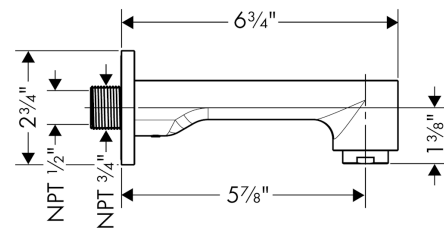

S Tub Spout

Finishes : **chrome** Part no. : **14413001**

Description

Features

- Solid brass
- 1/2" female and 3/4" male adaptor included

Item details

List Price \$ 160.00

Compliance

Product image

Scale drawing

S Tub Spout

Finishes : **chrome** Part no. : **14413001**

Exploded drawing

Year of production: >06/07

S Tub Spout

Finishes : **chrome** Part no. : **14413001**

S Tub Spout

Finishes : **brushed nickel** Part no. : **14413821**

Description

Features

- Solid brass
- 1/2" female and 3/4" male adaptor included

Item details

List Price \$ 230.00

Compliance

Product image

Scale drawing

S Tub Spout

Finishes : **brushed nickel** Part no. : **14413821**

Exploded drawing

Year of production: >06/07

S Tub Spout

Finishes : **brushed nickel** Part no. : **14413821**