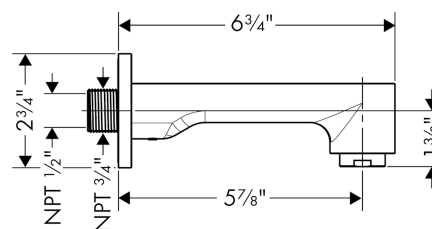

S Tub Spout

Finishes : **chrome** Part no. : **14413001**

Description

Features

- Solid brass
- 1/2" female and 3/4" male adaptor included

Item details

List Price \$ 160.00

Compliance

Product image

Scale drawing

S Tub Spout

Finishes : **chrome** Part no. : **14413001**

Exploded drawing

Year of production: >06/07

S Tub Spout

Finishes : **chrome** Part no. : **14413001**

S Tub Spout

Finishes : **brushed nickel** Part no. : **14413821**

Description

Features

- Solid brass
- 1/2" female and 3/4" male adaptor included

Item details

List Price \$ 230.00

Compliance

Product image

Scale drawing

S Tub Spout

Finishes : **brushed nickel** Part no. : **14413821**

Exploded drawing

Year of production: >06/07

S Tub Spout

Finishes : **brushed nickel** Part no. : **14413821**