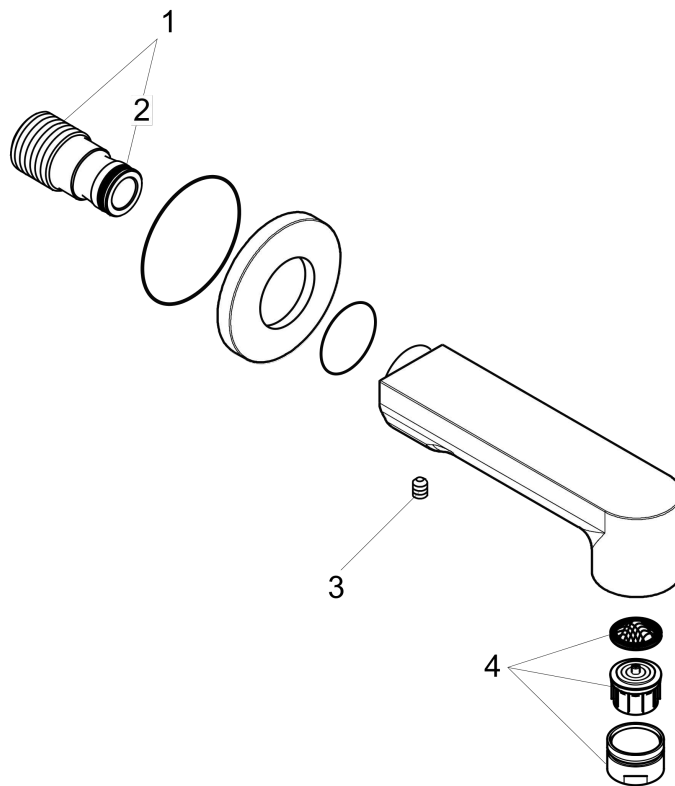

S Tub Spout

Finishes : **chrome** Part no. : **14413001**

Description

Features

- Solid brass
- 1/2" female and 3/4" male adaptor included

Item details

List Price \$ 160.00

Compliance

Product image

Scale drawing

S Tub Spout

Finishes : **chrome** Part no. : **14413001**

Exploded drawing

Year of production: >06/07

S Tub Spout

Finishes : **chrome** Part no. : **14413001**

S Tub Spout

Finishes : **brushed nickel** Part no. : **14413821**

Description

Features

- Solid brass
- 1/2" female and 3/4" male adaptor included

Item details

List Price \$ 230.00

Compliance

Product image

Scale drawing

S Tub Spout

Finishes : **brushed nickel** Part no. : **14413821**

Exploded drawing

Year of production: >06/07

S Tub Spout

Finishes : **brushed nickel** Part no. : **14413821**