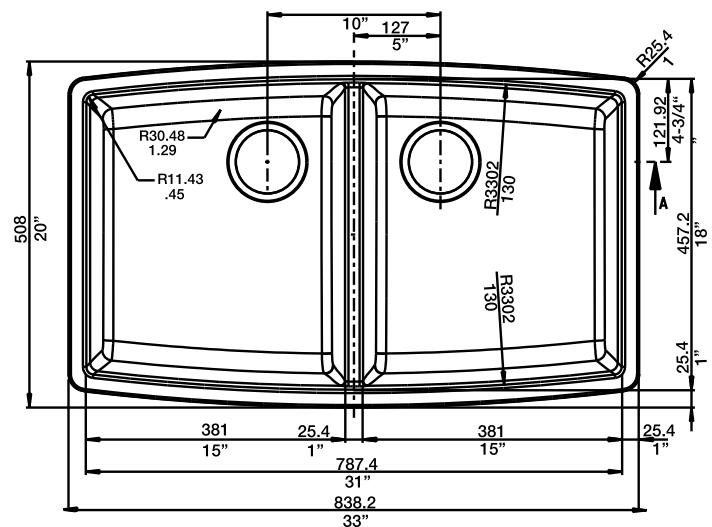

#### NOMINAL DIMENSIONS

Model 440069 shown

OVERALL	CUT OUT SIZE	BOWL DEPTH		DRAIN
		LEFT	RIGHT	
33" x 20"	Template provided with approximate 1/8" reveal	10"	10"	3-1/2"

DXF cutout templates available on our website.