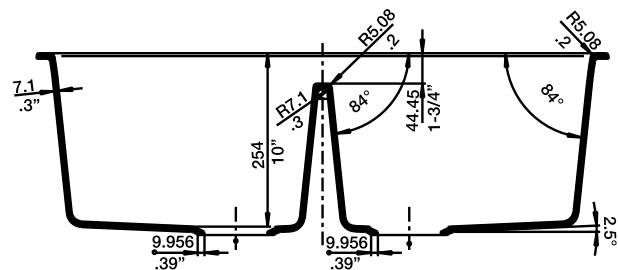

#### NOMINAL DIMENSIONS

Model 440069 shown

OVERALL	CUT OUT SIZE	BOWL DEPTH		DRAIN
		LEFT	RIGHT	
33" x 20"	Template provided with approximate 1/8" reveal	10"	10"	3-1/2"

DXF cutout templates available on our website.