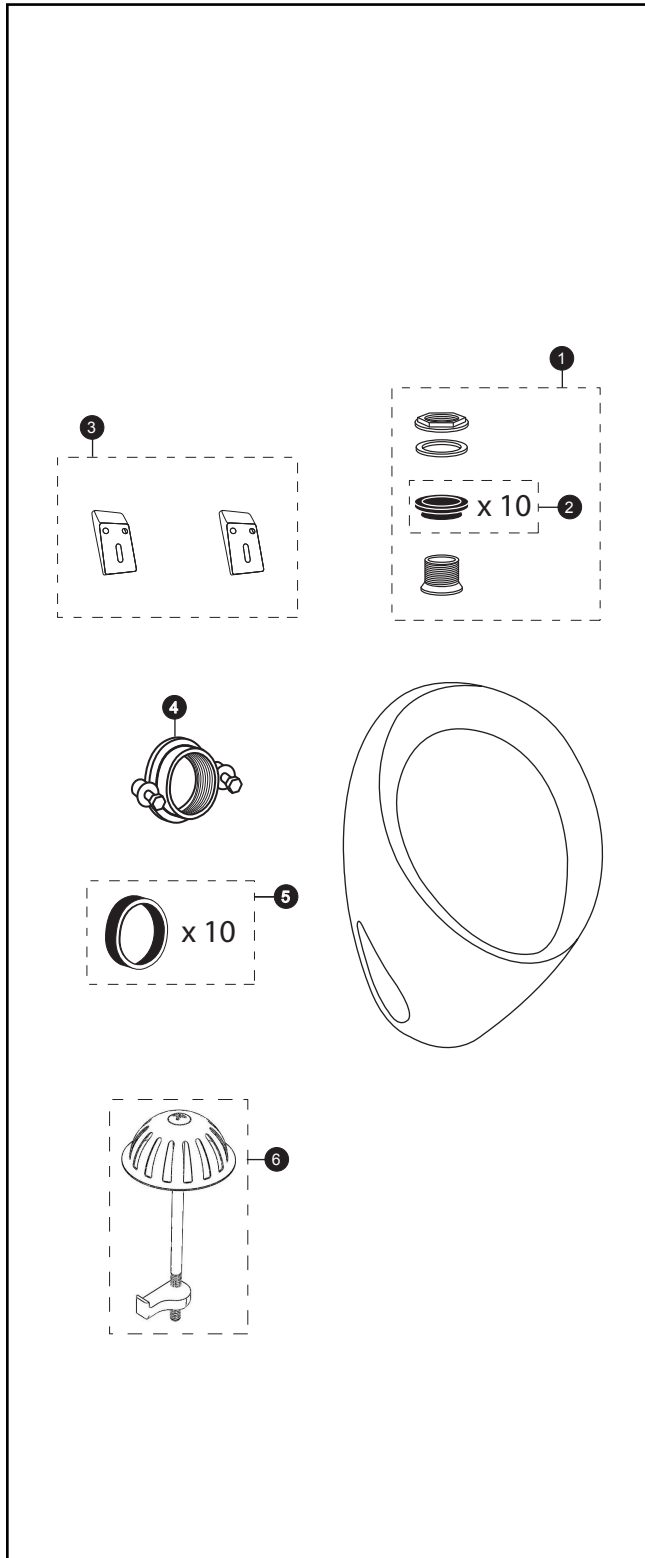

UT104EV

UT104EV

.5 Gpf, Commercial Washout Urinal 3/4" Back Spud Inlet 2" IPS Outlet Flange

Item	Part	Description
1	THU078	Top Spud
2	THU118	Top Spud Gaskets (10 Pieces)
3	THU110	Wall Hanger
4	THU080	Outlet Flange
5	THU119	Outlet Flange Gaskets (10 Pieces)
6	THU3010	Urinal Strainer Assembly

Product Number Explanations

Urinal

(UT) Urinal
(104) Model
(E) HEU
(V) Back Spud Inlet

Colors

(#01) Cotton
(#03) Bone
(#04) Gray
(#12) Sedona Beige
(#51) Ebony