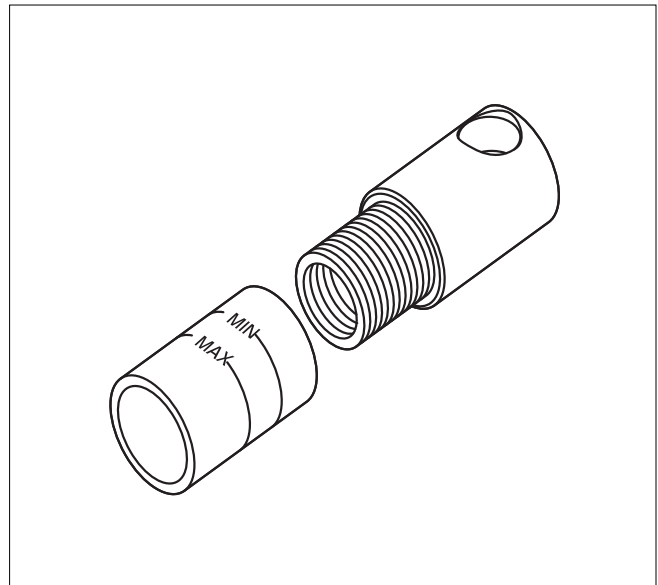

## Kiwami® Renesse® Handshower Adapter

### FEATURES

- Corrosion resistant
- For use with the TS170F handshower trim set

### PRODUCT SPECIFICATION

The handshower adapter shall be corrosion resistant.  
Handshower adapter shall be TOTO Model TSKH.